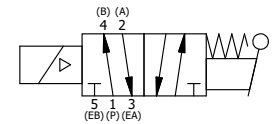

AAA
PRODUCTS
INTERNATIONAL

**AAA PRODUCTS
INTERNATIONAL**
7114 Harry Hines Blvd
Dallas, TX 75235

TITLE: 1/2" SIDE PORT, SNGL SOL, 2 POS,
SPR RTRN, SOL SHFT, LEVER ASSIST,
CLASSIC SOL

PART NO.:
DIM_SAH4

THE INFORMATION CONTAINED WITHIN THIS DOCUMENT IS PROPRIETARY TO AAA PRODUCTS AND MAY NOT BE DISCLOSED WITHOUT PRIOR WRITTEN CONSENT