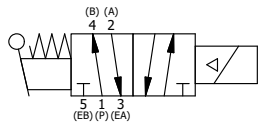

**AAA**  
PRODUCTS  
INTERNATIONAL

**AAA PRODUCTS  
INTERNATIONAL**  
7114 Harry Hines Blvd  
Dallas, TX 75235

TITLE: 3/8" SIDE PORT, SNGL SOL, 2 POS,  
SPR RTRN, CLASSIC,  
PUSH OVRD, EXCLDR, LVR AST

PART NO.:  
DIM\_SAH30PL