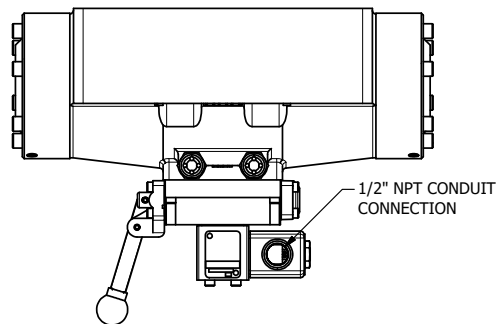

4

3

2

1

AAA
PRODUCTS
INTERNATIONAL

**AAA PRODUCTS
INTERNATIONAL**
7114 Harry Hines Blvd
Dallas, TX 75235

TITLE: 2" SUBPLATE, SNGL SOL, 2 POS,
SPR RTRN, SOL SHFT, LEVER ASSIST,
CLASSIC SOL, EXT PILOT

DRAWING NO.:
DIM_SAH16PZ