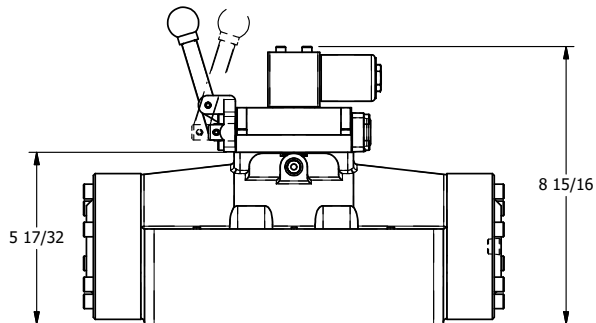

4

3

2

1

AAA
PRODUCTS
INTERNATIONAL

**AAA PRODUCTS
INTERNATIONAL**
7114 Harry Hines Blvd
Dallas, TX 75235

TITLE: 2" SUBPLATE, SNGL SOL, 2 POS,
SPR RTRN, SOL SHFT, LEVER ASSIST,
CLASSIC SOL, EXT PILOT

DRAWING NO.:
DIM_SAH16PZ