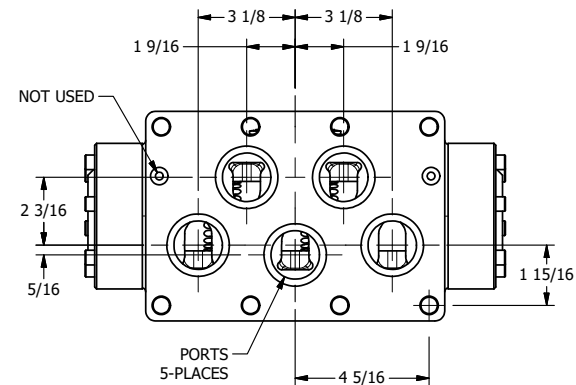

4

3

2

1

AAA
PRODUCTS
INTERNATIONAL

**AAA PRODUCTS
INTERNATIONAL**
7114 Harry Hines Blvd
Dallas, TX 75235

TITLE: 2" SUBPLATE, SNGL SOL, 2 POS,
SPR RTRN, SOL SHFT, LEVER ASSIST,
CLASSIC SOL, EXT PILOT

DRAWING NO.:
DIM_SAH16PZ