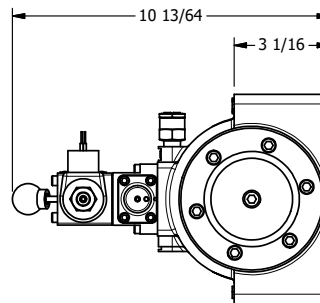

4

3

2

1

AAA
PRODUCTS
INTERNATIONAL

**AAA PRODUCTS
INTERNATIONAL**
7114 Harry Hines Blvd
Dallas, TX 75235

TITLE: 2" SUBPLATE, SNGL SOL, 2 POS,
SPR RTRN, SOL SHFT, LEVER ASSIST,
CLASSIC SOL, EXT PILOT

DRAWING NO.:
DIM_SAH16PZ