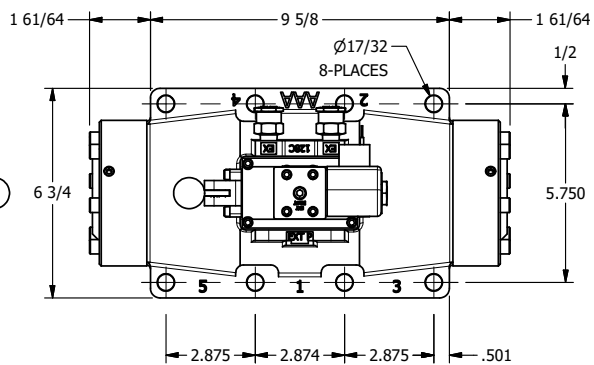

4

3

2

1

AAA
PRODUCTS
INTERNATIONAL

**AAA PRODUCTS
INTERNATIONAL**
7114 Harry Hines Blvd
Dallas, TX 75235

TITLE: 2" SUBPLATE, SNGL SOL, 2 POS,
SPR RTRN, SOL SHFT, LEVER ASSIST,
CLASSIC SOL, EXT PILOT

DRAWING NO.:
DIM_SAH16PZ