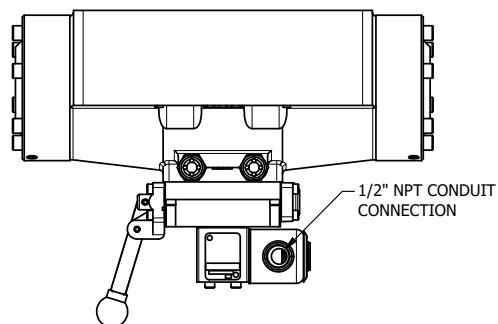

4

3

2

1

B

B

A

A

4

3

2

1

A

A

AAA
PRODUCTS
INTERNATIONAL

AAA PRODUCTS INTERNATIONAL
7114 Harry Hines Blvd
Dallas, TX 75235

TITLE: 2" SUBPLATE, SNGL SOL, 2 POS,
SPR RTRN, SOL SHFT, LEVER ASSIST,
EXPL PROOF, EXT PILOT

DRAWING NO.:
DIM_SAH16PXZ

THE INFORMATION CONTAINED WITHIN THIS DOCUMENT IS PROPRIETARY TO AAA PRODUCTS AND MAY NOT BE DISCLOSED WITHOUT PRIOR WRITTEN CONSENT