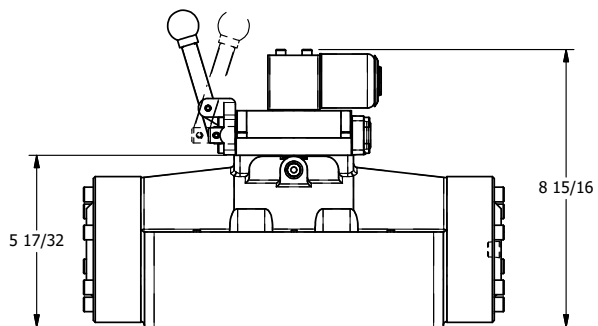

4

3

2

1

A

A

AAA
PRODUCTS
INTERNATIONAL

AAA PRODUCTS INTERNATIONAL
7114 Harry Hines Blvd
Dallas, TX 75235

TITLE: 2" SUBPLATE, SNGL SOL, 2 POS,
SPR RTRN, SOL SHFT, LEVER ASSIST,
EXPL PROOF, EXT PILOT

DRAWING NO.:
DIM_SAH16PXZ

THE INFORMATION CONTAINED WITHIN THIS DOCUMENT IS PROPRIETARY TO AAA PRODUCTS AND MAY NOT BE DISCLOSED WITHOUT PRIOR WRITTEN CONSENT