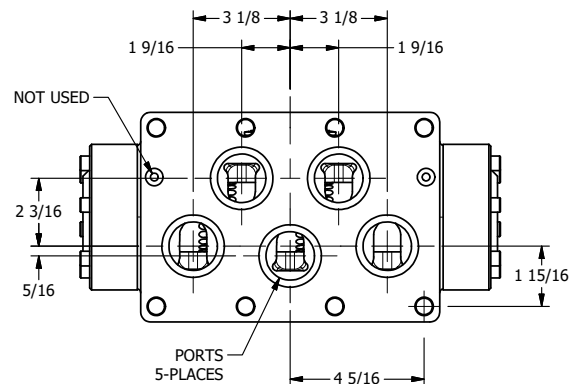

4

3

2

1

B

B

A

A

4

3

2

1

A

A

AAA
PRODUCTS
INTERNATIONAL

AAA PRODUCTS INTERNATIONAL
7114 Harry Hines Blvd
Dallas, TX 75235

TITLE: 2" SUBPLATE, SNGL SOL, 2 POS,
SPR RTRN, SOL SHFT, LEVER ASSIST,
EXPL PROOF, EXT PILOT

DRAWING NO.:
DIM_SAH16PXZ

THE INFORMATION CONTAINED WITHIN THIS DOCUMENT IS PROPRIETARY TO AAA PRODUCTS AND MAY NOT BE DISCLOSED WITHOUT PRIOR WRITTEN CONSENT