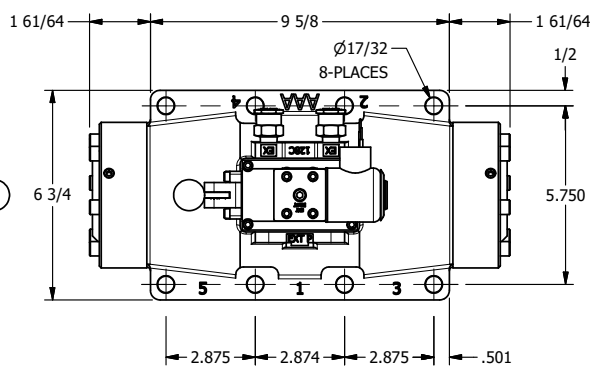

4

3

2

1

B

B

A

A

TITLE: 2" SUBPLATE, SNGL SOL, 2 POS,
SPR RTRN, SOL SHFT, LEVER ASSIST,
EXPL PROOF, EXT PILOT

DRAWING NO.:
DIM_SAH16PXZ

THE INFORMATION CONTAINED WITHIN THIS DOCUMENT IS PROPRIETARY TO AAA PRODUCTS AND MAY NOT BE DISCLOSED WITHOUT PRIOR WRITTEN CONSENT