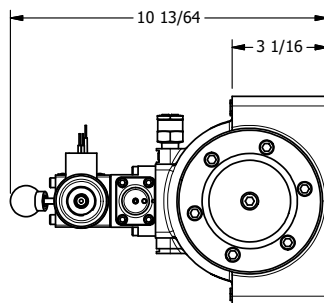

4

3

2

1

B

B

A

A

TITLE: 2" SUBPLATE, SNGL SOL, 2 POS,
SPR RTRN, SOL SHFT, LEVER ASSIST,
EXPL PROOF, EXT PILOT

DRAWING NO.:
DIM_SAH16PXZ

THE INFORMATION CONTAINED WITHIN THIS DOCUMENT IS PROPRIETARY TO AAA PRODUCTS AND MAY NOT BE DISCLOSED WITHOUT PRIOR WRITTEN CONSENT