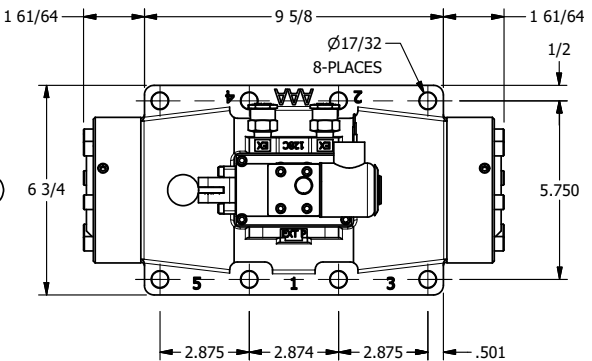

4

3

2

1

**AAA**  
PRODUCTS  
INTERNATIONAL

**AAA PRODUCTS INTERNATIONAL**  
7114 Harry Hines Blvd  
Dallas, TX 75235

TITLE: 2" SUBPLATE, SNGL SOL, 2 POS,  
SPR RTRN, SOL SHFT, LEVER ASSIST,  
EXPL PROOF, PUSH OVRD

DRAWING NO.:  
DIM\_SAH16PXOP

THE INFORMATION CONTAINED WITHIN THIS DOCUMENT IS PROPRIETARY TO AAA PRODUCTS AND MAY NOT BE DISCLOSED WITHOUT PRIOR WRITTEN CONSENT

4

3

2

1

B

B