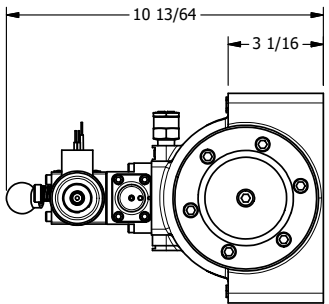

4

3

2

1

**AAA**  
PRODUCTS  
INTERNATIONAL

**AAA PRODUCTS INTERNATIONAL**  
7114 Harry Hines Blvd  
Dallas, TX 75235

TITLE: 2" SUBPLATE, SNGL SOL, 2 POS,  
SPR RTRN, SOL SHFT, LEVER ASSIST,  
EXPL PROOF, PUSH OVRD

DRAWING NO.:  
DIM\_SAH16PXOP

THE INFORMATION CONTAINED WITHIN THIS DOCUMENT IS PROPRIETARY TO AAA PRODUCTS AND MAY NOT BE DISCLOSED WITHOUT PRIOR WRITTEN CONSENT

4

3

2

1

B

B