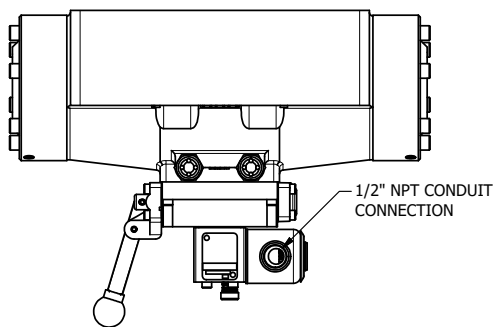

4

3

2

1

**AAA**  
PRODUCTS  
INTERNATIONAL

**AAA PRODUCTS INTERNATIONAL**  
7114 Harry Hines Blvd  
Dallas, TX 75235

TITLE: 2" SUBPLATE, SNGL SOL, 2 POS,  
SPR RTRN, SOL SHFT, LEVER ASSIST,  
EXPL PROOF, PUSH OVRD