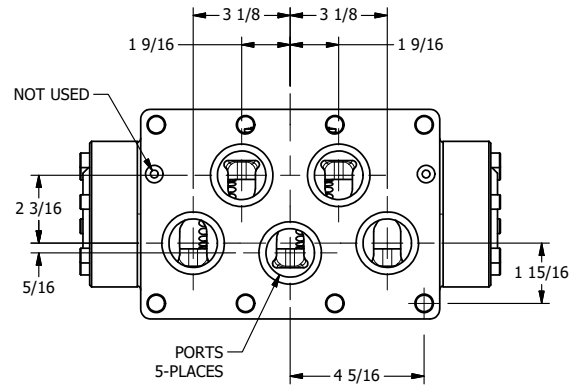

4

3

2

1

**AAA**  
PRODUCTS  
INTERNATIONAL

**AAA PRODUCTS INTERNATIONAL**  
7114 Harry Hines Blvd  
Dallas, TX 75235

TITLE: 2" SUBPLATE, SNGL SOL, 2 POS,  
SPR RTRN, SOL SHFT, LEVER ASSIST,  
EXPL PROOF, PUSH OVRD

DRAWING NO.:  
DIM\_SAH16PXOP

THE INFORMATION CONTAINED WITHIN THIS DOCUMENT IS PROPRIETARY TO AAA PRODUCTS AND MAY NOT BE DISCLOSED WITHOUT PRIOR WRITTEN CONSENT

4

3

2

1

B

B