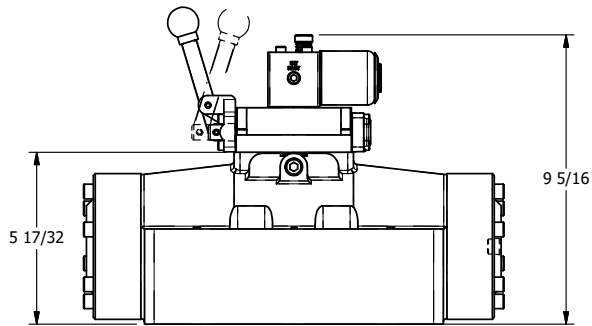

4

3

2

1

**AAA**  
PRODUCTS  
INTERNATIONAL

**AAA PRODUCTS INTERNATIONAL**  
7114 Harry Hines Blvd  
Dallas, TX 75235

TITLE: 2" SUBPLATE, SNGL SOL, 2 POS,  
SPR RTRN, SOL SHFT, LEVER ASSIST,  
EXPL PROOF, PUSH OVRD

DRAWING NO.:  
DIM\_SAH16PXOP

THE INFORMATION CONTAINED WITHIN THIS DOCUMENT IS PROPRIETARY TO AAA PRODUCTS AND MAY NOT BE DISCLOSED WITHOUT PRIOR WRITTEN CONSENT

4

3

2

1

B

B