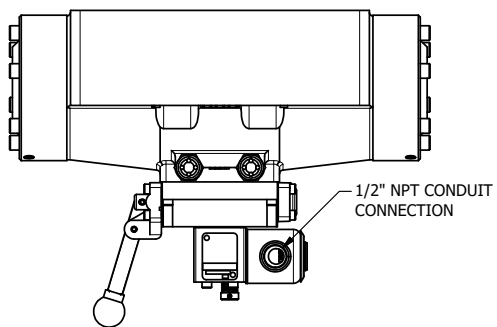

4

3

2

1

B

B

A

A

4

3

2

1

A

A

AAA
PRODUCTS
INTERNATIONAL

AAA PRODUCTS INTERNATIONAL
7114 Harry Hines Blvd
Dallas, TX 75235

TITLE: 2" SUBPLATE, SNGL SOL, 2 POS,
SPR RTRN, SOL SHFT, LEVER ASSIST,
EXPL PROOF, N-LCKNG OVRD

DRAWING NO.:
DIM_SAH16PXON

THE INFORMATION CONTAINED WITHIN THIS DOCUMENT IS PROPRIETARY TO AAA PRODUCTS AND MAY NOT BE DISCLOSED WITHOUT PRIOR WRITTEN CONSENT