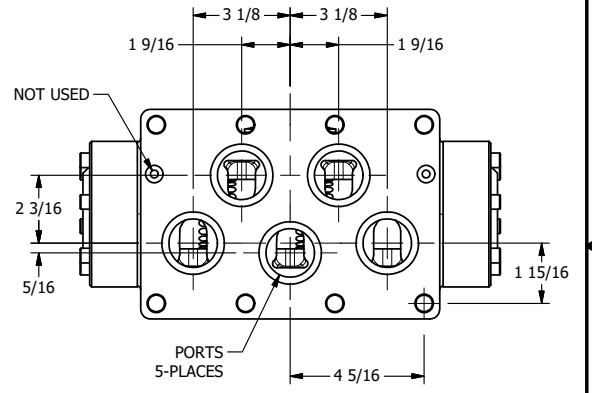

4

3

2

1

B

B

A

A

4

3

2

1

A

A

AAA
PRODUCTS
INTERNATIONAL

AAA PRODUCTS INTERNATIONAL
7114 Harry Hines Blvd
Dallas, TX 75235

TITLE: 2" SUBPLATE, SNGL SOL, 2 POS,
SPR RTRN, SOL SHFT, LEVER ASSIST,
EXPL PROOF, N-LCKNG OVRD

DRAWING NO.:
DIM_SAH16PXON

THE INFORMATION CONTAINED WITHIN THIS DOCUMENT IS PROPRIETARY TO AAA PRODUCTS AND MAY NOT BE DISCLOSED WITHOUT PRIOR WRITTEN CONSENT