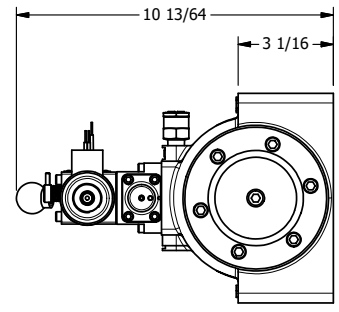

4

3

2

1

B

B

A

A

TITLE: 2" SUBPLATE, SNGL SOL, 2 POS,
SPR RTRN, SOL SHFT, LEVER ASSIST,
EXPL PROOF, N-LCKNG OVRD

DRAWING NO.:
DIM_SAH16PXON

THE INFORMATION CONTAINED WITHIN THIS DOCUMENT IS PROPRIETARY TO AAA PRODUCTS AND MAY NOT BE DISCLOSED WITHOUT PRIOR WRITTEN CONSENT