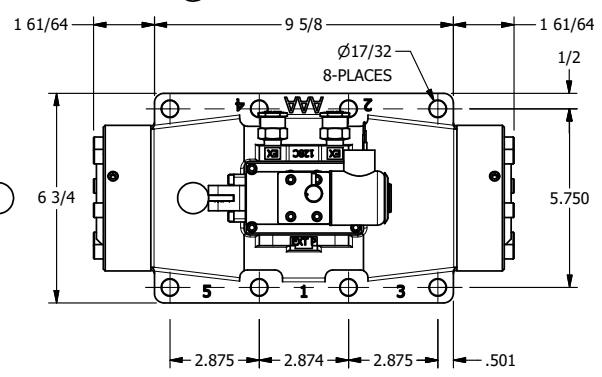

4

3

2

1

B

B

A

A

TITLE: 2" SUBPLATE, SNGL SOL, 2 POS,
SPR RTRN, SOL SHFT, LEVER ASSIST,
EXPL PROOF, N-LCKNG OVRD

DRAWING NO.:
DIM_SAH16PXON

THE INFORMATION CONTAINED WITHIN THIS DOCUMENT IS PROPRIETARY TO AAA PRODUCTS AND MAY NOT BE DISCLOSED WITHOUT PRIOR WRITTEN CONSENT