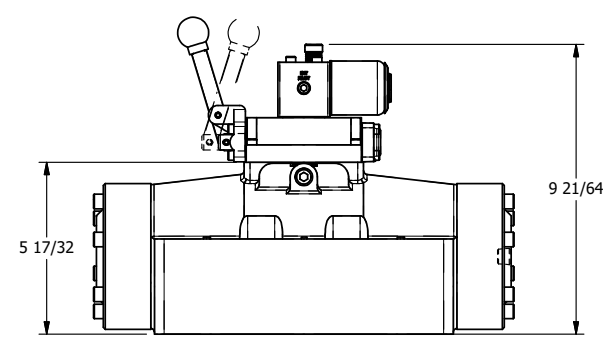

4

3

2

1

B

B

A

A

TITLE: 2" SUBPLATE, SNGL SOL, 2 POS,
SPR RTRN, SOL SHFT, LEVER ASSIST,
EXPL PROOF, N-LCKNG OVRD

DRAWING NO.:
DIM_SAH16PXON

THE INFORMATION CONTAINED WITHIN THIS DOCUMENT IS PROPRIETARY TO AAA PRODUCTS AND MAY NOT BE DISCLOSED WITHOUT PRIOR WRITTEN CONSENT