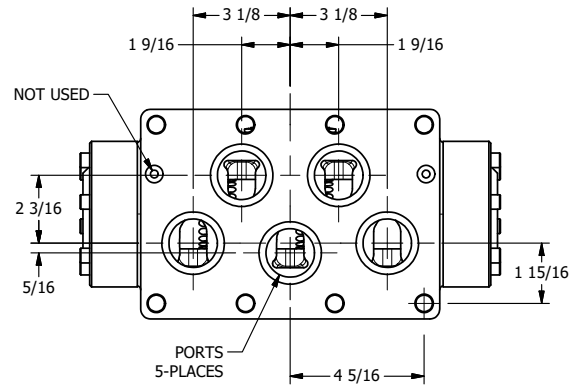

4

3

2

1

**AAA**  
PRODUCTS  
INTERNATIONAL

**AAA PRODUCTS INTERNATIONAL**  
7114 Harry Hines Blvd  
Dallas, TX 75235

TITLE: 2" SUBPLATE, SNGL SOL, 2 POS,  
SPR RTRN, SOL SHFT, LEVER ASSIST,  
EXPL PROOF, LCKNG OVRD

DRAWING NO.:  
DIM\_SAH16PXO

THE INFORMATION CONTAINED WITHIN THIS DOCUMENT IS PROPRIETARY TO AAA PRODUCTS AND MAY NOT BE DISCLOSED WITHOUT PRIOR WRITTEN CONSENT

4

3

2

1

B

B