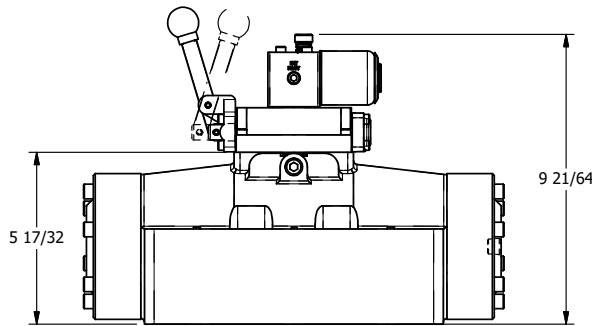

4

3

2

1

**AAA**  
PRODUCTS  
INTERNATIONAL

**AAA PRODUCTS INTERNATIONAL**  
7114 Harry Hines Blvd  
Dallas, TX 75235

TITLE: 2" SUBPLATE, SNGL SOL, 2 POS,  
SPR RTRN, SOL SHFT, LEVER ASSIST,  
EXPL PROOF, LCKNG OVRD

DRAWING NO.:  
DIM\_SAH16PXO

THE INFORMATION CONTAINED WITHIN THIS DOCUMENT IS PROPRIETARY TO AAA PRODUCTS AND MAY NOT BE DISCLOSED WITHOUT PRIOR WRITTEN CONSENT

4

3

2

1

B

B