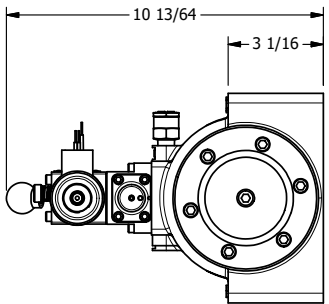

4

3

2

1

**AAA**  
PRODUCTS  
INTERNATIONAL

**AAA PRODUCTS INTERNATIONAL**  
7114 Harry Hines Blvd  
Dallas, TX 75235

TITLE: 2" SUBPLATE, SNGL SOL, 2 POS,  
SPR RTRN, SOL SHFT, LEVER ASSIST,  
EXPL PROOF, LCKNG OVRD

DRAWING NO.:  
DIM\_SAH16PXO

THE INFORMATION CONTAINED WITHIN THIS DOCUMENT IS PROPRIETARY TO AAA PRODUCTS AND MAY NOT BE DISCLOSED WITHOUT PRIOR WRITTEN CONSENT

4

3

2

1

B

B