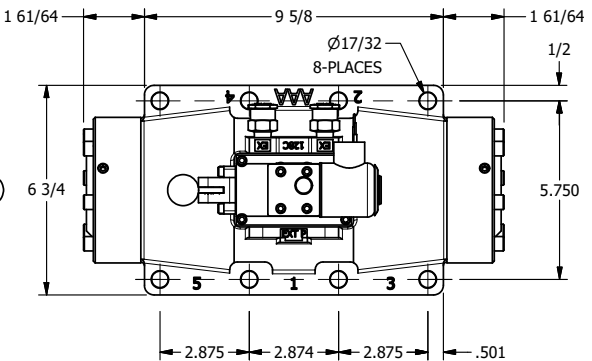

4

3

2

1

**AAA**  
PRODUCTS  
INTERNATIONAL

**AAA PRODUCTS INTERNATIONAL**  
7114 Harry Hines Blvd  
Dallas, TX 75235

TITLE: 2" SUBPLATE, SNGL SOL, 2 POS,  
SPR RTRN, SOL SHFT, LEVER ASSIST,  
EXPL PROOF, LCKNG OVRD

DRAWING NO.:  
DIM\_SAH16PXO

THE INFORMATION CONTAINED WITHIN THIS DOCUMENT IS PROPRIETARY TO AAA PRODUCTS AND MAY NOT BE DISCLOSED WITHOUT PRIOR WRITTEN CONSENT

4

3

2

1

B

B