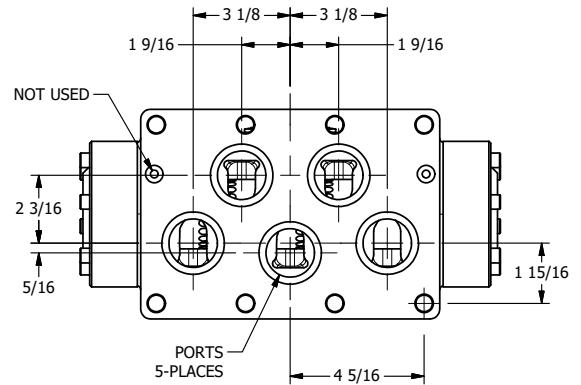

4

3

2

1

AAA
PRODUCTS
INTERNATIONAL

AAA PRODUCTS INTERNATIONAL
7114 Harry Hines Blvd
Dallas, TX 75235

TITLE: 2" SUBPLATE, SNGL SOL, 2 POS,
SPR RTRN, SOL SHFT, LEVER ASSIST,
CLASSIC SOL, TAPPED VENT

DRAWING NO.:
DIM_SAH16PT