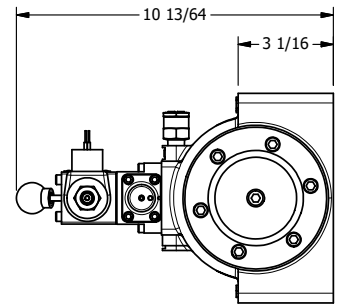

4

3

2

1

AAA
PRODUCTS
INTERNATIONAL

AAA PRODUCTS INTERNATIONAL
7114 Harry Hines Blvd
Dallas, TX 75235

TITLE: 2" SUBPLATE, SNGL SOL, 2 POS,
SPR RTRN, SOL SHFT, LEVER ASSIST,
CLASSIC SOL, TAPPED VENT

DRAWING NO.:
DIM_SAH16PT