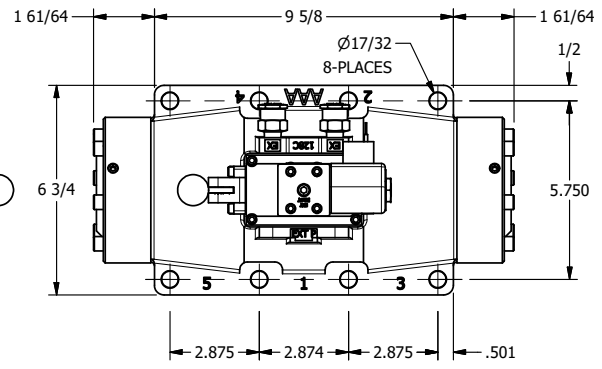

4

3

2

1

AAA
PRODUCTS
INTERNATIONAL

AAA PRODUCTS INTERNATIONAL
7114 Harry Hines Blvd
Dallas, TX 75235

TITLE: 2" SUBPLATE, SNGL SOL, 2 POS,
SPR RTRN, SOL SHFT, LEVER ASSIST,
CLASSIC SOL, TAPPED VENT

DRAWING NO.:
DIM_SAH16PT