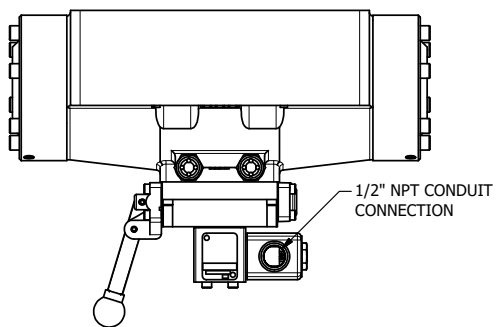

4

3

2

1

AAA
PRODUCTS
INTERNATIONAL

AAA PRODUCTS INTERNATIONAL
7114 Harry Hines Blvd
Dallas, TX 75235

TITLE: 2" SUBPLATE, SNGL SOL, 2 POS,
SPR RTRN, SOL SHFT, LEVER ASSIST,
CLASSIC SOL, TAPPED VENT

DRAWING NO.:
DIM_SAH16PT