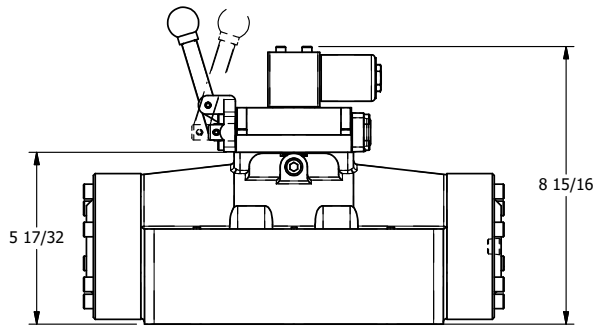

4

3

2

1

AAA
PRODUCTS
INTERNATIONAL

AAA PRODUCTS INTERNATIONAL
7114 Harry Hines Blvd
Dallas, TX 75235

TITLE: 2" SUBPLATE, SNGL SOL, 2 POS,
SPR RTRN, SOL SHFT, LEVER ASSIST,
CLASSIC SOL, TAPPED VENT

DRAWING NO.:
DIM_SAH16PT