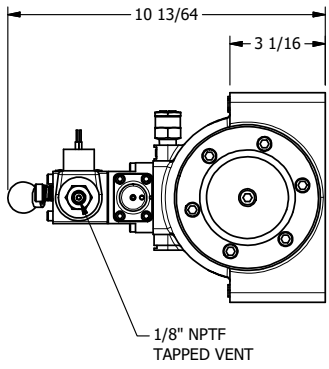

4

3

2

1

AAA
PRODUCTS
INTERNATIONAL

AAA PRODUCTS INTERNATIONAL
7114 Harry Hines Blvd
Dallas, TX 75235

TITLE: 2" SUBPLATE, SNGL SOL, 2 POS,
SPR RTRN, CLASSIC, LVR ASST,
LCKNG OVRD, TAPPED VENT

DRAWING NO.:
DIM_SAH16POT