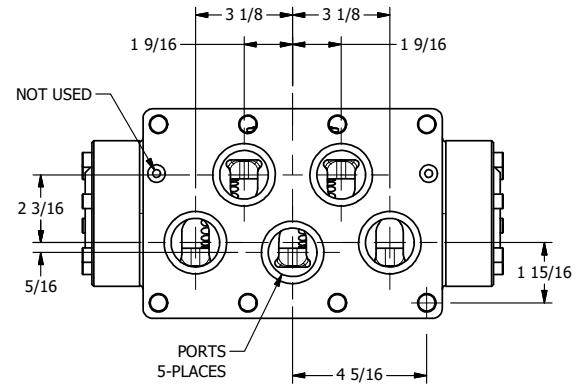

4

3

2

1

AAA
PRODUCTS
INTERNATIONAL

AAA PRODUCTS INTERNATIONAL
7114 Harry Hines Blvd
Dallas, TX 75235

TITLE: 2" SUBPLATE, SNGL SOL, 2 POS,
SPR RTRN, CLASSIC, LVR ASST,
LCKNG OVRD, TAPPED VENT

DRAWING NO.:
DIM_SAH16POT