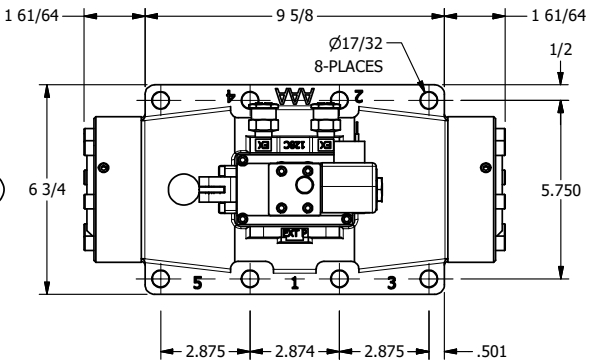

4

3

2

1

AAA
PRODUCTS
INTERNATIONAL

AAA PRODUCTS INTERNATIONAL
7114 Harry Hines Blvd
Dallas, TX 75235

TITLE: 2" SUBPLATE, SNGL SOL, 2 POS,
SPR RTRN, CLASSIC, LVR ASST,
LCKNG OVRD, TAPPED VENT

DRAWING NO.:
DIM_SAH16POT