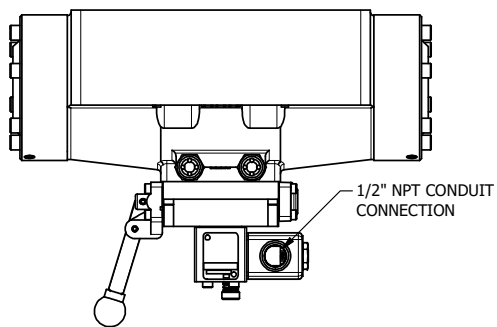

4

3

2

1

AAA
PRODUCTS
INTERNATIONAL

AAA PRODUCTS INTERNATIONAL
7114 Harry Hines Blvd
Dallas, TX 75235

TITLE: 2" SUBPLATE, SNGL SOL, 2 POS,
SPR RTRN, CLASSIC, LVR ASST,
LCKNG OVRD, TAPPED VENT

DRAWING NO.:
DIM_SAH16POT