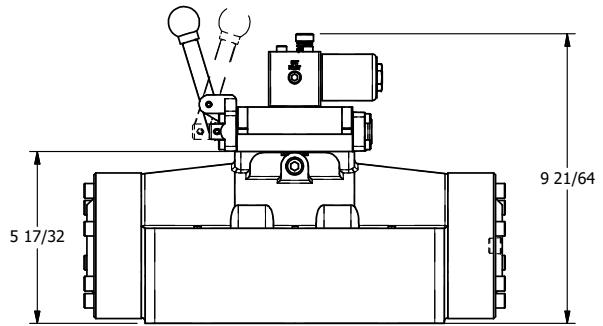

4

3

2

1

AAA
PRODUCTS
INTERNATIONAL

AAA PRODUCTS INTERNATIONAL
7114 Harry Hines Blvd
Dallas, TX 75235

TITLE: 2" SUBPLATE, SNGL SOL, 2 POS,
SPR RTRN, CLASSIC, LVR ASST,
LCKNG OVRD, TAPPED VENT

DRAWING NO.:
DIM_SAH16POT