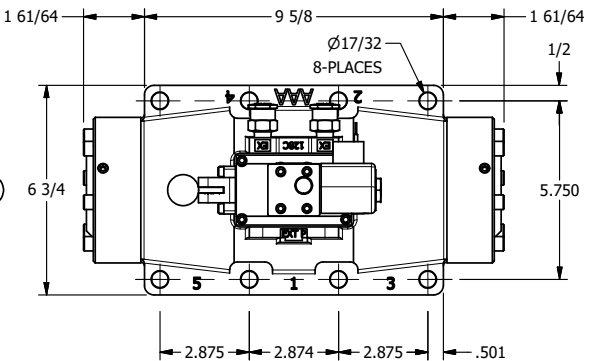

4

3

2

1

B

B

A

A

TITLE: 2" SUBPLATE, SNGL SOL, 2 POS,
SPR RTRN, CLASSIC,
PUSH OVRD, TPD VENT, LVR AST

DRAWING NO.:
DIM_SAH16POPT

THE INFORMATION CONTAINED WITHIN THIS DOCUMENT IS PROPRIETARY TO AAA PRODUCTS AND MAY NOT BE DISCLOSED WITHOUT PRIOR WRITTEN CONSENT