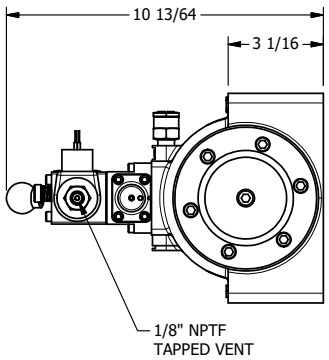

4

3

2

1

B

B

A

A

TITLE: 2" SUBPLATE, SNGL SOL, 2 POS,
SPR RTRN, CLASSIC,
PUSH OVRD, TPD VENT, LVR AST

DRAWING NO.:
DIM_SAH16POPT

THE INFORMATION CONTAINED WITHIN THIS DOCUMENT IS PROPRIETARY TO AAA PRODUCTS AND MAY NOT BE DISCLOSED WITHOUT PRIOR WRITTEN CONSENT