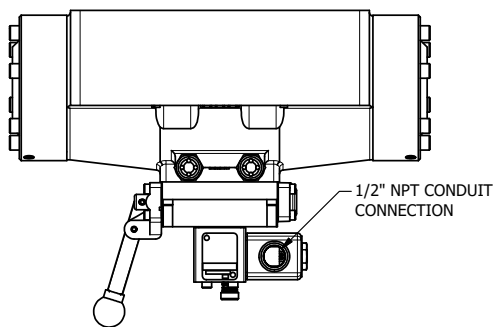

4

3

2

1

B

B

A

A

4

3

2

1

A

A

AAA
PRODUCTS
INTERNATIONAL

AAA PRODUCTS INTERNATIONAL
7114 Harry Hines Blvd
Dallas, TX 75235

TITLE: 2" SUBPLATE, SNGL SOL, 2 POS,
SPR RTRN, CLASSIC,
PUSH OVRD, TPD VENT, LVR AST

DRAWING NO.:
DIM_SAH16POPT

THE INFORMATION CONTAINED WITHIN THIS DOCUMENT IS PROPRIETARY TO AAA PRODUCTS AND MAY NOT BE DISCLOSED WITHOUT PRIOR WRITTEN CONSENT