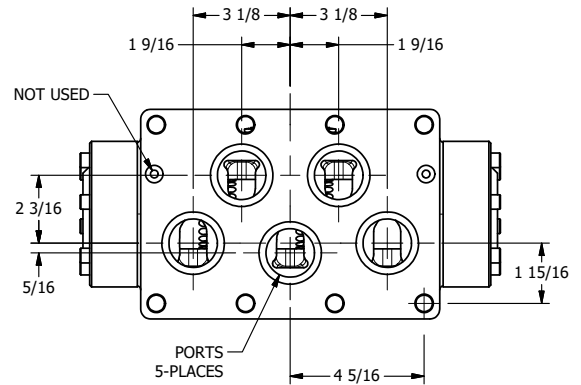

4

3

2

1

B

B

A

A

4

3

2

1

A

A

AAA
PRODUCTS
INTERNATIONAL

AAA PRODUCTS INTERNATIONAL
7114 Harry Hines Blvd
Dallas, TX 75235

TITLE: 2" SUBPLATE, SNGL SOL, 2 POS,
SPR RTRN, CLASSIC,
PUSH OVRD, TPD VENT, LVR AST

DRAWING NO.:
DIM_SAH16POPT

THE INFORMATION CONTAINED WITHIN THIS DOCUMENT IS PROPRIETARY TO AAA PRODUCTS AND MAY NOT BE DISCLOSED WITHOUT PRIOR WRITTEN CONSENT