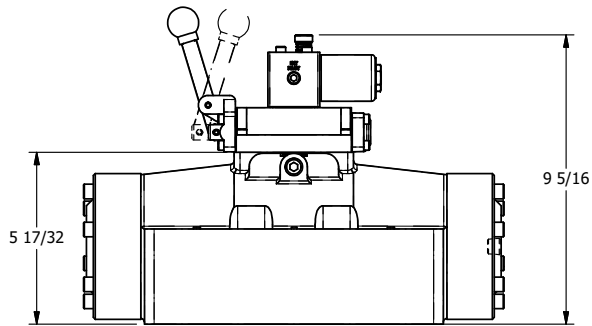

4

3

2

1

B

B

A

A

TITLE: 2" SUBPLATE, SNGL SOL, 2 POS,
SPR RTRN, CLASSIC,
PUSH OVRD, TPD VENT, LVR AST

DRAWING NO.:
DIM_SAH16POPT

THE INFORMATION CONTAINED WITHIN THIS DOCUMENT IS PROPRIETARY TO AAA PRODUCTS AND MAY NOT BE DISCLOSED WITHOUT PRIOR WRITTEN CONSENT