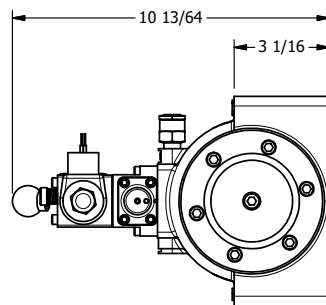

4

3

2

1

AAA
PRODUCTS
INTERNATIONAL

**AAA PRODUCTS
INTERNATIONAL**
7114 Harry Hines Blvd
Dallas, TX 75235

TITLE: 2" SUBPLATE, SNGL SOL, 2 POS,
SPR RTRN, CLASSIC,
PUSH OVRD, EXCLDR, LVR AST

DRAWING NO.:
DIM_SAH16POPL