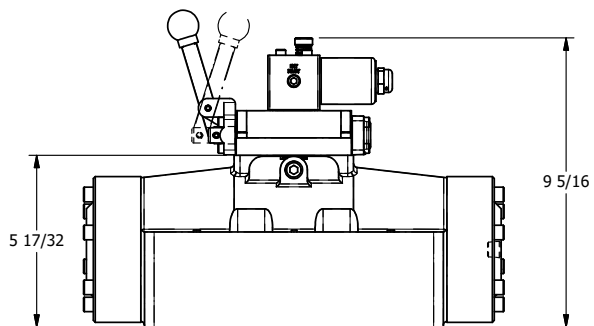

4

3

2

1

AAA
PRODUCTS
INTERNATIONAL

**AAA PRODUCTS
INTERNATIONAL**
7114 Harry Hines Blvd
Dallas, TX 75235

TITLE: 2" SUBPLATE, SNGL SOL, 2 POS,
SPR RTRN, CLASSIC,
PUSH OVRD, EXCLDR, LVR AST

DRAWING NO.:
DIM_SAH16POPL