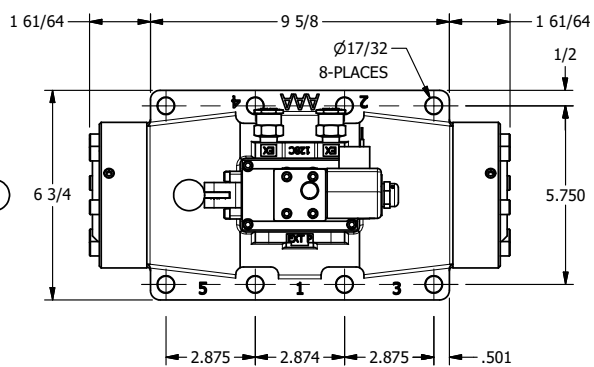

4

3

2

1

AAA
PRODUCTS
INTERNATIONAL

**AAA PRODUCTS
INTERNATIONAL**
7114 Harry Hines Blvd
Dallas, TX 75235

TITLE: 2" SUBPLATE, SNGL SOL, 2 POS,
SPR RTRN, CLASSIC,
PUSH OVRD, EXCLDR, LVR AST

DRAWING NO.:
DIM_SAH16POPL