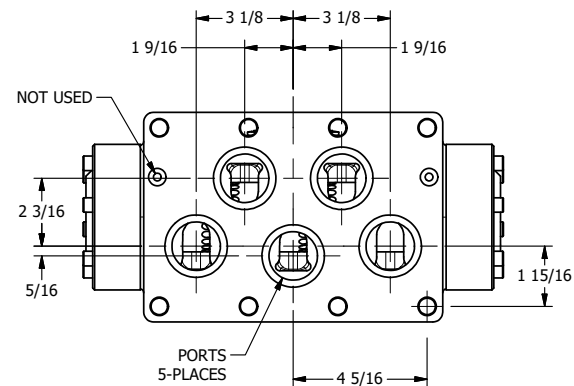

4

3

2

1

AAA
PRODUCTS
INTERNATIONAL

**AAA PRODUCTS
INTERNATIONAL**
7114 Harry Hines Blvd
Dallas, TX 75235

TITLE: 2" SUBPLATE, SNGL SOL, 2 POS,
SPR RTRN, CLASSIC,
PUSH OVRD, EXCLDR, LVR AST

DRAWING NO.:
DIM_SAH16POPL