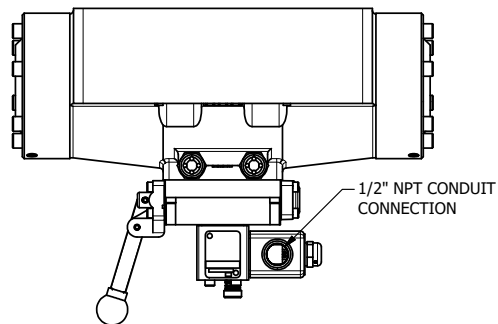

4

3

2

1

AAA
PRODUCTS
INTERNATIONAL

**AAA PRODUCTS
INTERNATIONAL**
7114 Harry Hines Blvd
Dallas, TX 75235

TITLE: 2" SUBPLATE, SNGL SOL, 2 POS,
SPR RTRN, CLASSIC,
PUSH OVRD, EXCLDR, LVR AST

DRAWING NO.:
DIM_SAH16POPL