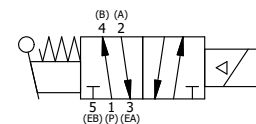

4

3

2

1

B

B

A

A

4

3

2

1

A

A

AAA
PRODUCTS
INTERNATIONAL

AAA PRODUCTS INTERNATIONAL
7114 Harry Hines Blvd
Dallas, TX 75235

TITLE: 2" SUBPLATE, SNGL SOL, 2 POS,
SPR RTRN, SOL SHFT, LEVER ASSIST,
CLASSIC SOL, PUSH OVRD

DRAWING NO.:
DIM_SAH16POP

THE INFORMATION CONTAINED WITHIN THIS DOCUMENT IS PROPRIETARY TO AAA PRODUCTS AND MAY NOT BE DISCLOSED WITHOUT PRIOR WRITTEN CONSENT