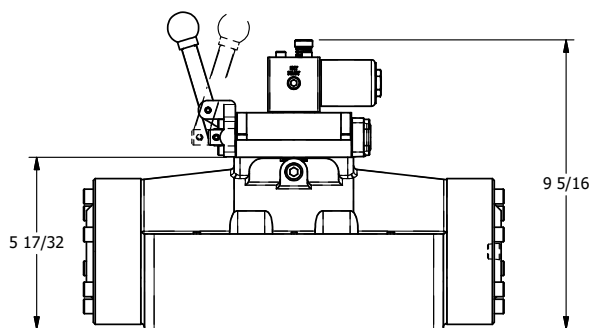

4

3

2

1

A

A

AAA
PRODUCTS
INTERNATIONAL

AAA PRODUCTS INTERNATIONAL
7114 Harry Hines Blvd
Dallas, TX 75235

TITLE: 2" SUBPLATE, SNGL SOL, 2 POS,
SPR RTRN, SOL SHFT, LEVER ASSIST,
CLASSIC SOL, PUSH OVRD

DRAWING NO.:
DIM_SAH16POP

THE INFORMATION CONTAINED WITHIN THIS DOCUMENT IS PROPRIETARY TO AAA PRODUCTS AND MAY NOT BE DISCLOSED WITHOUT PRIOR WRITTEN CONSENT