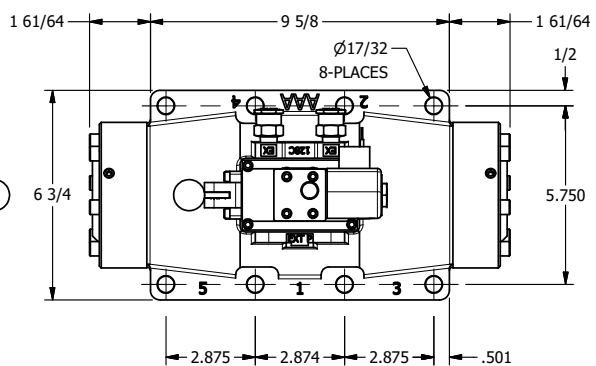

4

3

2

1

B

B

A

A

TITLE: 2" SUBPLATE, SNGL SOL, 2 POS,  
SPR RTRN, SOL SHFT, LEVER ASSIST,  
CLASSIC SOL, PUSH OVRD

DRAWING NO.:  
DIM\_SAH16POP

THE INFORMATION CONTAINED WITHIN THIS DOCUMENT IS PROPRIETARY TO AAA PRODUCTS AND MAY NOT BE DISCLOSED WITHOUT PRIOR WRITTEN CONSENT