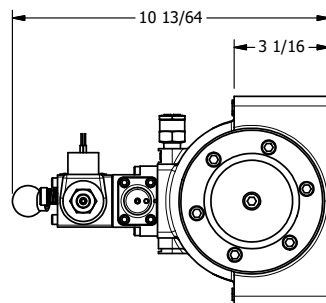

4

3

2

1

B

B

A

A

TITLE: 2" SUBPLATE, SNGL SOL, 2 POS,  
SPR RTRN, SOL SHFT, LEVER ASSIST,  
CLASSIC SOL, PUSH OVRD

DRAWING NO.:  
DIM\_SAH16POP

THE INFORMATION CONTAINED WITHIN THIS DOCUMENT IS PROPRIETARY TO AAA PRODUCTS AND MAY NOT BE DISCLOSED WITHOUT PRIOR WRITTEN CONSENT