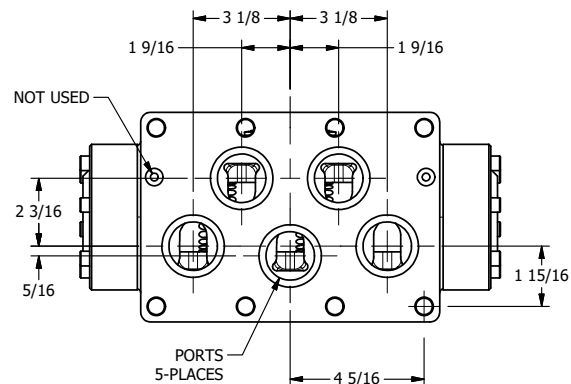

4

3

2

1

B

B

A

A

4

3

2

1

A

A

AAA
PRODUCTS
INTERNATIONAL

AAA PRODUCTS INTERNATIONAL
7114 Harry Hines Blvd
Dallas, TX 75235

TITLE: 2" SUBPLATE, SNGL SOL, 2 POS,
SPR RTRN, SOL SHFT, LEVER ASSIST,
CLASSIC SOL, PUSH OVRD

DRAWING NO.:
DIM_SAH16POP

THE INFORMATION CONTAINED WITHIN THIS DOCUMENT IS PROPRIETARY TO AAA PRODUCTS AND MAY NOT BE DISCLOSED WITHOUT PRIOR WRITTEN CONSENT