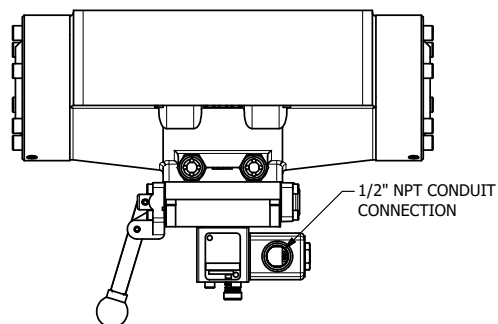

4

3

2

1

B

B

A

A

4

3

2

1

A

A

AAA
PRODUCTS
INTERNATIONAL

AAA PRODUCTS INTERNATIONAL
7114 Harry Hines Blvd
Dallas, TX 75235

TITLE: 2" SUBPLATE, SNGL SOL, 2 POS,
SPR RTRN, SOL SHFT, LEVER ASSIST,
CLASSIC SOL, PUSH OVRD

DRAWING NO.:
DIM_SAH16POP

THE INFORMATION CONTAINED WITHIN THIS DOCUMENT IS PROPRIETARY TO AAA PRODUCTS AND MAY NOT BE DISCLOSED WITHOUT PRIOR WRITTEN CONSENT