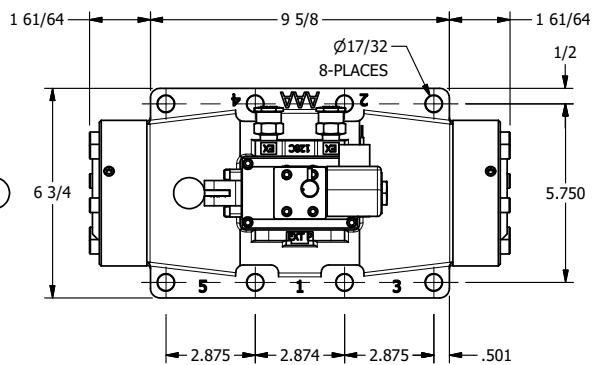

4

3

2

1

B

B

A

A

AAA
PRODUCTS
INTERNATIONAL

AAA PRODUCTS INTERNATIONAL
7114 Harry Hines Blvd
Dallas, TX 75235

TITLE: 2" SUBPLATE, SNGL SOL, 2 POS,
SPR RTRN, CLASSIC SOL,
NON-LCK OVRD, TPD VENT, LVR AST

DRAWING NO.:
DIM_SAH16PONT