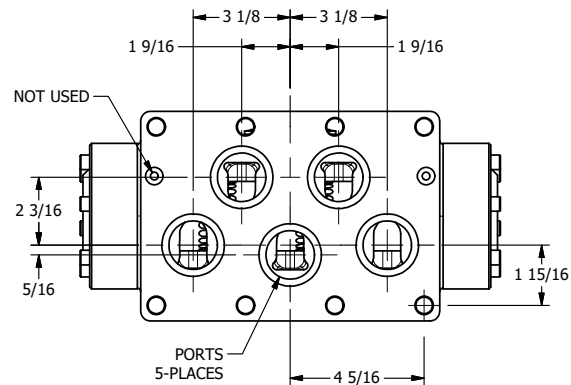

4

3

2

1

B

B

A

A

AAA
PRODUCTS
INTERNATIONAL

AAA PRODUCTS INTERNATIONAL
7114 Harry Hines Blvd
Dallas, TX 75235

TITLE: 2" SUBPLATE, SNGL SOL, 2 POS,
SPR RTRN, CLASSIC SOL,
NON-LCK OVRD, TPD VENT, LVR AST

DRAWING NO.:
DIM_SAH16PONT