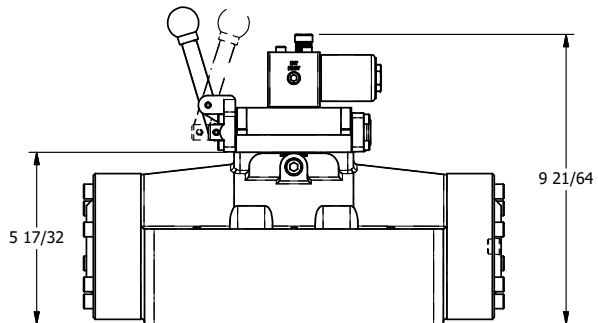

AAA
PRODUCTS
INTERNATIONAL

AAA PRODUCTS INTERNATIONAL
7114 Harry Hines Blvd
Dallas, TX 75235

TITLE: 2" SUBPLATE, SNGL SOL, 2 POS,
SPR RTRN, CLASSIC SOL,
NON-LCK OVRD, TPD VENT, LVR AST

DRAWING NO.:
DIM_SAH16PONT