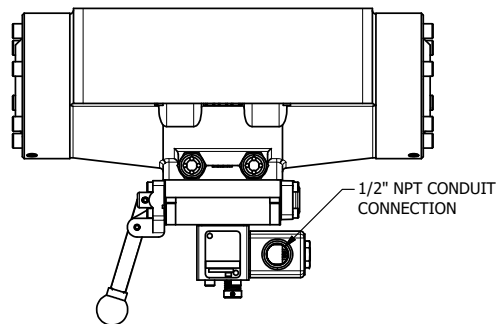

4

3

2

1

B

B

A

A

AAA
PRODUCTS
INTERNATIONAL

AAA PRODUCTS INTERNATIONAL
7114 Harry Hines Blvd
Dallas, TX 75235

TITLE: 2" SUBPLATE, SNGL SOL, 2 POS,
SPR RTRN, CLASSIC SOL,
NON-LCK OVRD, TPD VENT, LVR AST

DRAWING NO.:
DIM_SAH16PONT

4

3

2

1

A

A

THE INFORMATION CONTAINED WITHIN THIS DOCUMENT IS PROPRIETARY TO AAA PRODUCTS AND MAY NOT BE DISCLOSED WITHOUT PRIOR WRITTEN CONSENT