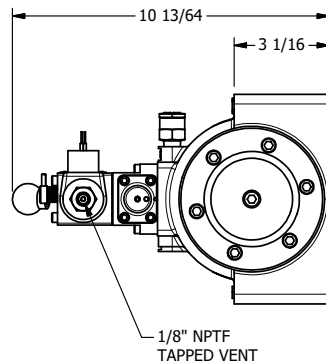

4

3

2

1

B

B

A

A

AAA
PRODUCTS
INTERNATIONAL

AAA PRODUCTS INTERNATIONAL
7114 Harry Hines Blvd
Dallas, TX 75235

TITLE: 2" SUBPLATE, SNGL SOL, 2 POS,
SPR RTRN, CLASSIC SOL,
NON-LCK OVRD, TPD VENT, LVR AST

DRAWING NO.:
DIM_SAH16PONT