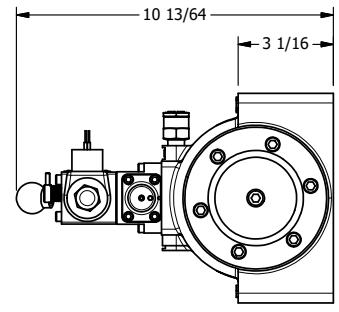

4

3

2

1

B

B

A

A

TITLE: 2" SUBPLATE, SNGL SOL, 2 POS,
SPR RTRN, CLASSIC,
NON-LCK OVRD, EXCLDR, LVR AST

DRAWING NO.:
DIM_SAH16PONL

THE INFORMATION CONTAINED WITHIN THIS DOCUMENT IS PROPRIETARY TO AAA PRODUCTS AND MAY NOT BE DISCLOSED WITHOUT PRIOR WRITTEN CONSENT