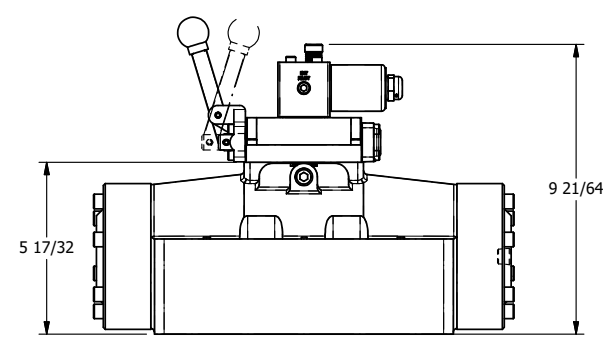

4

3

2

1

B

B

A

A

TITLE: 2" SUBPLATE, SNGL SOL, 2 POS,
SPR RTRN, CLASSIC,
NON-LCK OVRD, EXCLDR, LVR AST

DRAWING NO.:
DIM_SAH16PONL

THE INFORMATION CONTAINED WITHIN THIS DOCUMENT IS PROPRIETARY TO AAA PRODUCTS AND MAY NOT BE DISCLOSED WITHOUT PRIOR WRITTEN CONSENT