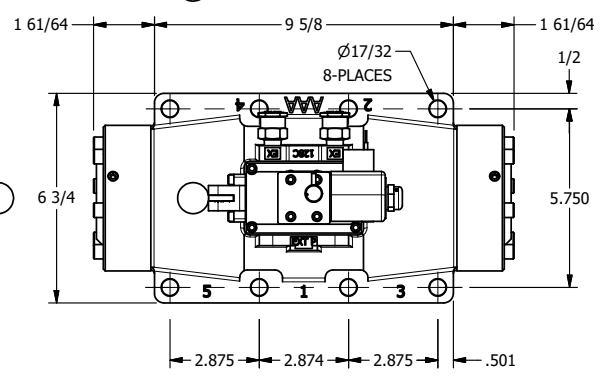

4

3

2

1

B

B

A

A

TITLE: 2" SUBPLATE, SNGL SOL, 2 POS,
SPR RTRN, CLASSIC,
NON-LCK OVRD, EXCLDR, LVR AST

DRAWING NO.:
DIM_SAH16PONL

THE INFORMATION CONTAINED WITHIN THIS DOCUMENT IS PROPRIETARY TO AAA PRODUCTS AND MAY NOT BE DISCLOSED WITHOUT PRIOR WRITTEN CONSENT