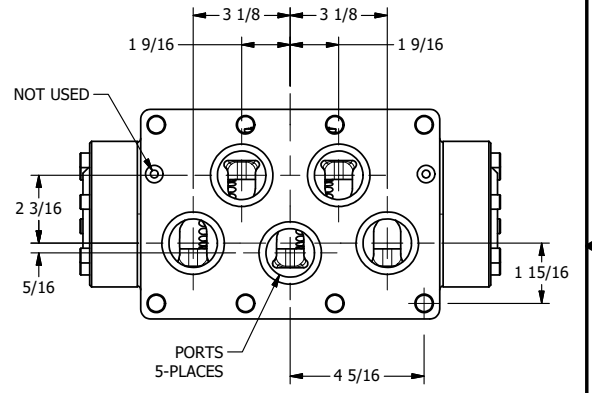

4

3

2

1

B

B

A

A

4

3

2

1

A

A

AAA
PRODUCTS
INTERNATIONAL

AAA PRODUCTS INTERNATIONAL
7114 Harry Hines Blvd
Dallas, TX 75235

TITLE: 2" SUBPLATE, SNGL SOL, 2 POS,
SPR RTRN, CLASSIC,
NON-LCK OVRD, EXCLDR, LVR AST

DRAWING NO.:
DIM_SAH16PONL

THE INFORMATION CONTAINED WITHIN THIS DOCUMENT IS PROPRIETARY TO AAA PRODUCTS AND MAY NOT BE DISCLOSED WITHOUT PRIOR WRITTEN CONSENT