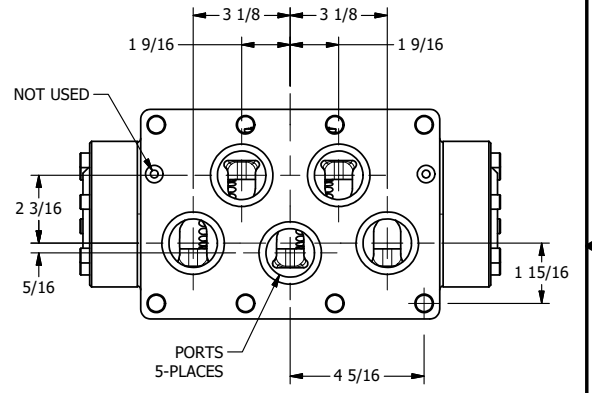

4

3

2

1

B

B

A

A

4

3

2

1

A

A

AAA
PRODUCTS
INTERNATIONAL

AAA PRODUCTS INTERNATIONAL
7114 Harry Hines Blvd
Dallas, TX 75235

TITLE: 2" SUBPLATE, SNGL SOL, 2 POS,
SPR RTRN, SOL SHFT, LEVER ASSIST,
CLASSIC SOL, N-LCKNG OVRD

DRAWING NO.:
DIM_SAH16PON

THE INFORMATION CONTAINED WITHIN THIS DOCUMENT IS PROPRIETARY TO AAA PRODUCTS AND MAY NOT BE DISCLOSED WITHOUT PRIOR WRITTEN CONSENT