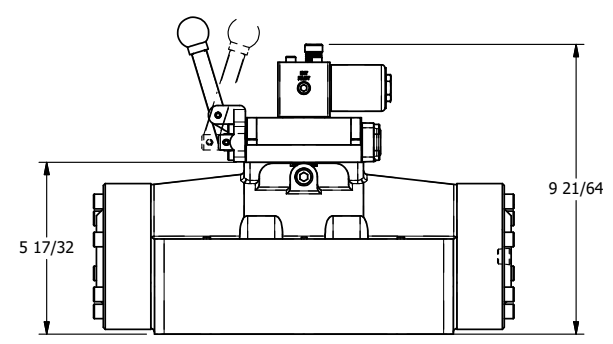

4

3

2

1

B

B

A

A

TITLE: 2" SUBPLATE, SNGL SOL, 2 POS,
SPR RTRN, SOL SHFT, LEVER ASSIST,
CLASSIC SOL, N-LCKNG OVRD

DRAWING NO.:
DIM_SAH16PON

THE INFORMATION CONTAINED WITHIN THIS DOCUMENT IS PROPRIETARY TO AAA PRODUCTS AND MAY NOT BE DISCLOSED WITHOUT PRIOR WRITTEN CONSENT