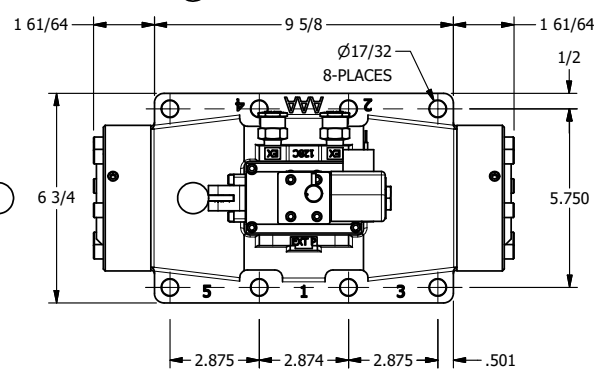

4

3

2

1

B

B

A

A

TITLE: 2" SUBPLATE, SNGL SOL, 2 POS,
SPR RTRN, SOL SHFT, LEVER ASSIST,
CLASSIC SOL, N-LCKNG OVRD

DRAWING NO.:
DIM_SAH16PON

THE INFORMATION CONTAINED WITHIN THIS DOCUMENT IS PROPRIETARY TO AAA PRODUCTS AND MAY NOT BE DISCLOSED WITHOUT PRIOR WRITTEN CONSENT