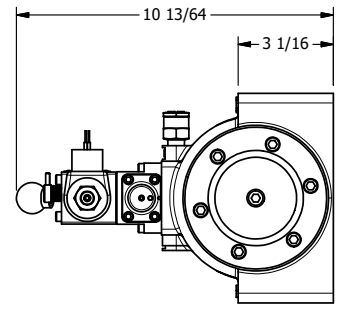

4

3

2

1

B

B

A

A

TITLE: 2" SUBPLATE, SNGL SOL, 2 POS,
SPR RTRN, SOL SHFT, LEVER ASSIST,
CLASSIC SOL, N-LCKNG OVRD

DRAWING NO.:
DIM_SAH16PON

THE INFORMATION CONTAINED WITHIN THIS DOCUMENT IS PROPRIETARY TO AAA PRODUCTS AND MAY NOT BE DISCLOSED WITHOUT PRIOR WRITTEN CONSENT