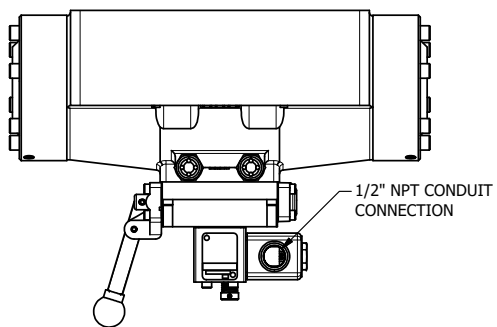

4

3

2

1

B

B

A

A

4

3

2

1

A

A

AAA
PRODUCTS
INTERNATIONAL

AAA PRODUCTS INTERNATIONAL
7114 Harry Hines Blvd
Dallas, TX 75235

TITLE: 2" SUBPLATE, SNGL SOL, 2 POS,
SPR RTRN, SOL SHFT, LEVER ASSIST,
CLASSIC SOL, N-LCKNG OVRD

DRAWING NO.:
DIM_SAH16PON

THE INFORMATION CONTAINED WITHIN THIS DOCUMENT IS PROPRIETARY TO AAA PRODUCTS AND MAY NOT BE DISCLOSED WITHOUT PRIOR WRITTEN CONSENT