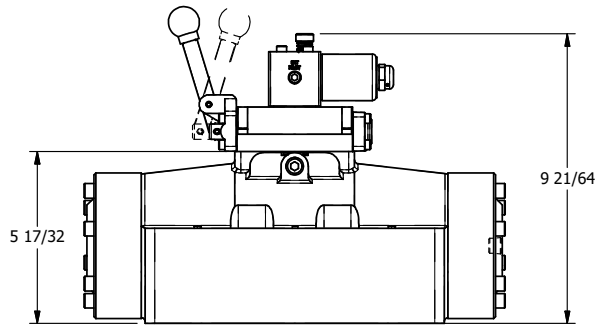

4

3

2

1

AAA
PRODUCTS
INTERNATIONAL

AAA PRODUCTS INTERNATIONAL
7114 Harry Hines Blvd
Dallas, TX 75235

TITLE: 2" SUBPLATE, SNGL SOL, 2 POS,
SPR RTN, LVR AST, CLASSIC,
LCKNG OVRD, DUST EXCLDR

DRAWING NO.:
DIM_SAH16POL