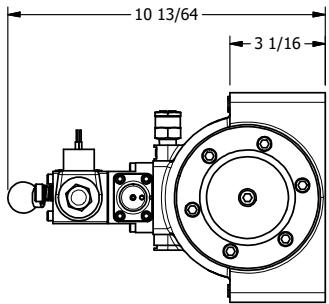

4

3

2

1

AAA
PRODUCTS
INTERNATIONAL

AAA PRODUCTS INTERNATIONAL
7114 Harry Hines Blvd
Dallas, TX 75235

TITLE: 2" SUBPLATE, SNGL SOL, 2 POS,
SPR RTN, LVR AST, CLASSIC,
LCKNG OVRD, DUST EXCLDR

DRAWING NO.:
DIM_SAH16POL