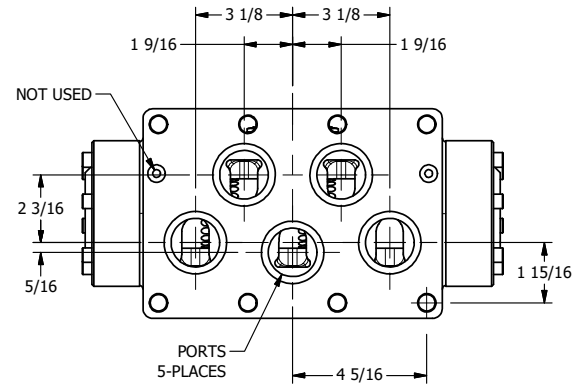

4

3

2

1

AAA
PRODUCTS
INTERNATIONAL

AAA PRODUCTS INTERNATIONAL
7114 Harry Hines Blvd
Dallas, TX 75235

TITLE: 2" SUBPLATE, SNGL SOL, 2 POS,
SPR RTN, LVR AST, CLASSIC,
LCKNG OVRD, DUST EXCLDR

DRAWING NO.:
DIM_SAH16POL