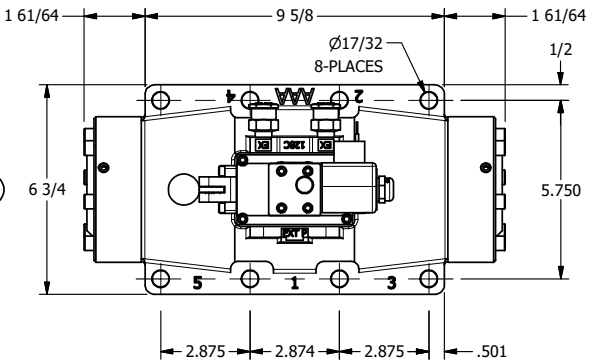

4

3

2

1

AAA
PRODUCTS
INTERNATIONAL

AAA PRODUCTS INTERNATIONAL
7114 Harry Hines Blvd
Dallas, TX 75235

TITLE: 2" SUBPLATE, SNGL SOL, 2 POS,
SPR RTN, LVR AST, CLASSIC,
LCKNG OVRD, DUST EXCLDR

DRAWING NO.:
DIM_SAH16POL