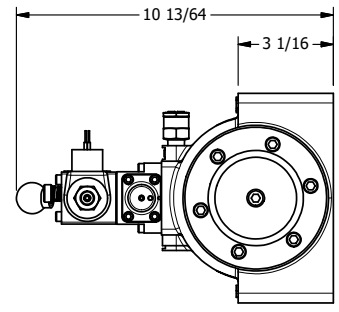

4

3

2

1

B

B

A

A

TITLE: 2" SUBPLATE, SNGL SOL, 2 POS,
SPR RTRN, SOL SHFT, LEVER ASSIST,
CLASSIC SOL, LCKNG OVRD

DRAWING NO.:
DIM_SAH16PO

THE INFORMATION CONTAINED WITHIN THIS DOCUMENT IS PROPRIETARY TO AAA PRODUCTS AND MAY NOT BE DISCLOSED WITHOUT PRIOR WRITTEN CONSENT