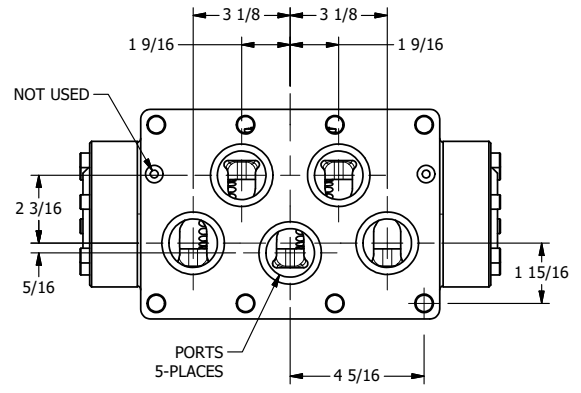

4

3

2

1

B

B

A

A

TITLE: 2" SUBPLATE, SNGL SOL, 2 POS,
SPR RTRN, SOL SHFT, LEVER ASSIST,
CLASSIC SOL, LCKNG OVRD

DRAWING NO.:
DIM_SAH16PO

THE INFORMATION CONTAINED WITHIN THIS DOCUMENT IS PROPRIETARY TO AAA PRODUCTS AND MAY NOT BE DISCLOSED WITHOUT PRIOR WRITTEN CONSENT