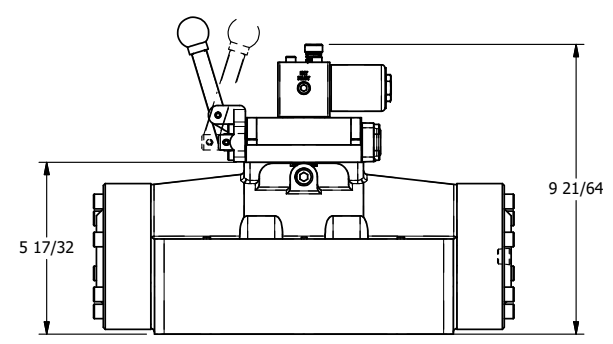

4

3

2

1

B

B

A

A

TITLE: 2" SUBPLATE, SNGL SOL, 2 POS,
SPR RTRN, SOL SHFT, LEVER ASSIST,
CLASSIC SOL, LCKNG OVRD

DRAWING NO.:
DIM_SAH16PO

THE INFORMATION CONTAINED WITHIN THIS DOCUMENT IS PROPRIETARY TO AAA PRODUCTS AND MAY NOT BE DISCLOSED WITHOUT PRIOR WRITTEN CONSENT