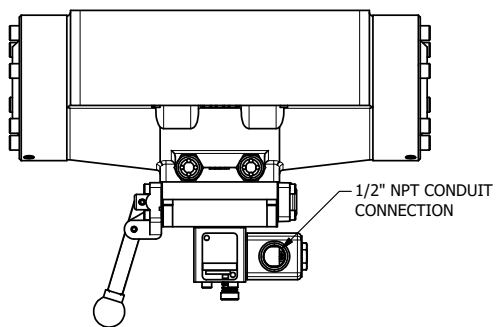

4

3

2

1

B

B

A

A

4

3

2

1

A

A

AAA
PRODUCTS
INTERNATIONAL

AAA PRODUCTS INTERNATIONAL
7114 Harry Hines Blvd
Dallas, TX 75235

TITLE: 2" SUBPLATE, SNGL SOL, 2 POS,
SPR RTRN, SOL SHFT, LEVER ASSIST,
CLASSIC SOL, LCKNG OVRD

DRAWING NO.:
DIM_SAH16PO

THE INFORMATION CONTAINED WITHIN THIS DOCUMENT IS PROPRIETARY TO AAA PRODUCTS AND MAY NOT BE DISCLOSED WITHOUT PRIOR WRITTEN CONSENT