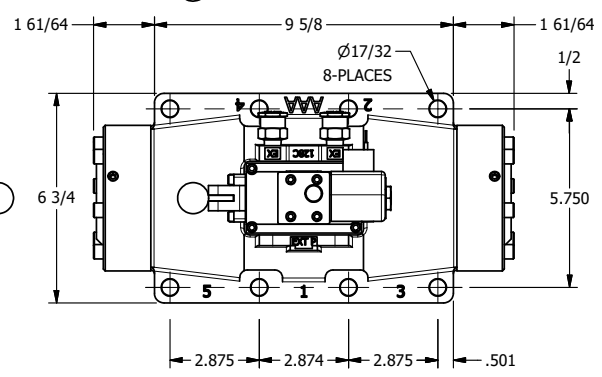

4

3

2

1

B

B

A

A

TITLE: 2" SUBPLATE, SNGL SOL, 2 POS,
SPR RTRN, SOL SHFT, LEVER ASSIST,
CLASSIC SOL, LCKNG OVRD

DRAWING NO.:
DIM_SAH16PO

THE INFORMATION CONTAINED WITHIN THIS DOCUMENT IS PROPRIETARY TO AAA PRODUCTS AND MAY NOT BE DISCLOSED WITHOUT PRIOR WRITTEN CONSENT