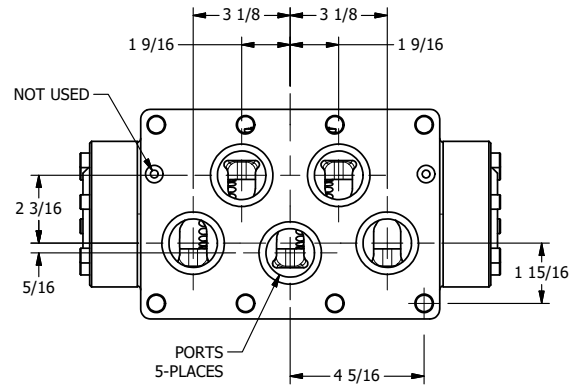

4

3

2

1

AAA
PRODUCTS
INTERNATIONAL

AAA PRODUCTS INTERNATIONAL
7114 Harry Hines Blvd
Dallas, TX 75235

TITLE: 2" SUBPLATE, SNGL SOL, 2 POS,
SPR RTRN, SOL SHFT, LEVER ASSIST,
MOLD-OVER, EXT PILOT

DRAWING NO.:
DIM_SAH16PMZ