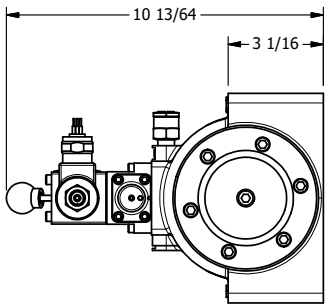

4

3

2

1

AAA
PRODUCTS
INTERNATIONAL

AAA PRODUCTS INTERNATIONAL
7114 Harry Hines Blvd
Dallas, TX 75235

TITLE: 2" SUBPLATE, SNGL SOL, 2 POS,
SPR RTRN, SOL SHFT, LEVER ASSIST,
MOLD-OVER, EXT PILOT

DRAWING NO.:
DIM_SAH16PMZ