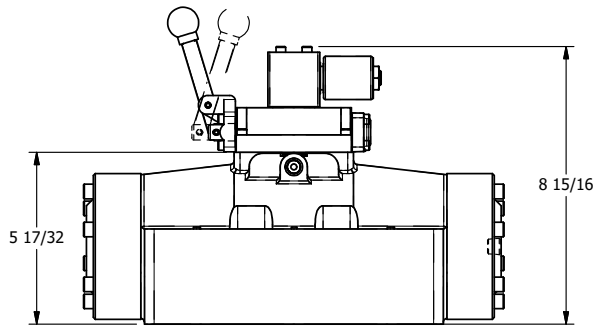

4

3

2

1

AAA
PRODUCTS
INTERNATIONAL

AAA PRODUCTS INTERNATIONAL
7114 Harry Hines Blvd
Dallas, TX 75235

TITLE: 2" SUBPLATE, SNGL SOL, 2 POS,
SPR RTRN, SOL SHFT, LEVER ASSIST,
MOLD-OVER, EXT PILOT

DRAWING NO.:
DIM_SAH16PMZ