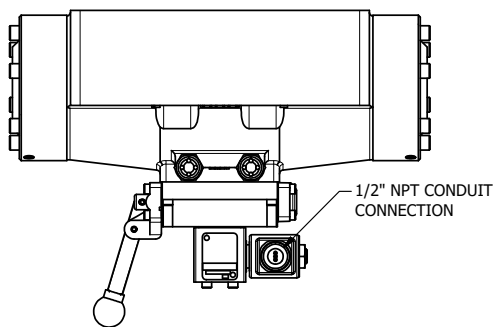

4

3

2

1

AAA
PRODUCTS
INTERNATIONAL

AAA PRODUCTS INTERNATIONAL
7114 Harry Hines Blvd
Dallas, TX 75235

TITLE: 2" SUBPLATE, SNGL SOL, 2 POS,
SPR RTRN, SOL SHFT, LEVER ASSIST,
MOLD-OVER, EXT PILOT

DRAWING NO.:
DIM_SAH16PMZ