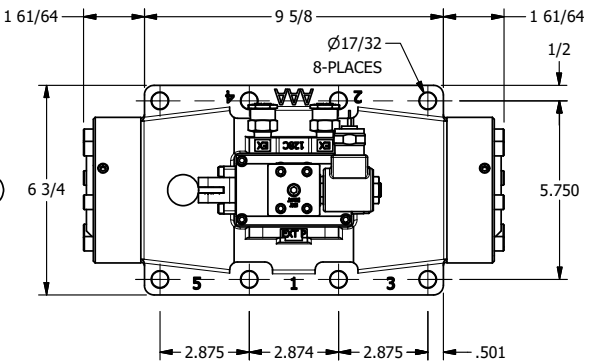

4

3

2

1

AAA
PRODUCTS
INTERNATIONAL

AAA PRODUCTS INTERNATIONAL
7114 Harry Hines Blvd
Dallas, TX 75235

TITLE: 2" SUBPLATE, SNGL SOL, 2 POS,
SPR RTRN, SOL SHFT, LEVER ASSIST,
MOLD-OVER, EXT PILOT

DRAWING NO.:
DIM_SAH16PMZ