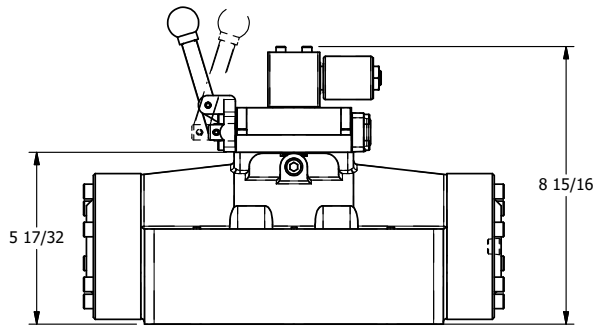

4

3

2

1

AAA
PRODUCTS
INTERNATIONAL

AAA PRODUCTS INTERNATIONAL
7114 Harry Hines Blvd
Dallas, TX 75235

TITLE: 2" SUBPLATE, SNGL SOL, 2 POS,
SPR RTRN, SOL SHFT, LEVER ASSIST,
MOLD-OVER, TAPPED VENT

DRAWING NO.:
DIM_SAH16PMT