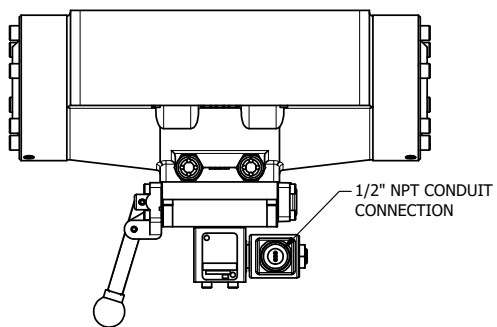

4

3

2

1

AAA
PRODUCTS
INTERNATIONAL

AAA PRODUCTS INTERNATIONAL
7114 Harry Hines Blvd
Dallas, TX 75235

TITLE: 2" SUBPLATE, SNGL SOL, 2 POS,
SPR RTRN, SOL SHFT, LEVER ASSIST,
MOLD-OVER, TAPPED VENT

DRAWING NO.:
DIM_SAH16PMT