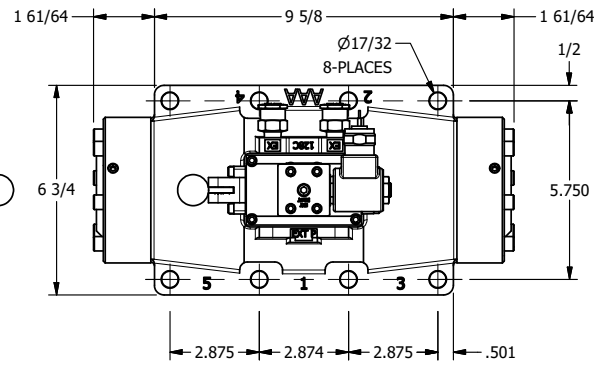

4

3

2

1

AAA
PRODUCTS
INTERNATIONAL

AAA PRODUCTS INTERNATIONAL
7114 Harry Hines Blvd
Dallas, TX 75235

TITLE: 2" SUBPLATE, SNGL SOL, 2 POS,
SPR RTRN, SOL SHFT, LEVER ASSIST,
MOLD-OVER, TAPPED VENT

DRAWING NO.:
DIM_SAH16PMT