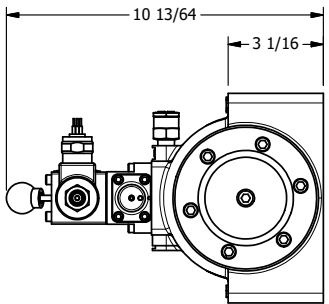

4

3

2

1

AAA
PRODUCTS
INTERNATIONAL

AAA PRODUCTS INTERNATIONAL
7114 Harry Hines Blvd
Dallas, TX 75235

TITLE: 2" SUBPLATE, SNGL SOL, 2 POS,
SPR RTRN, SOL SHFT, LEVER ASSIST,
MOLD-OVER, TAPPED VENT

DRAWING NO.:
DIM_SAH16PMT