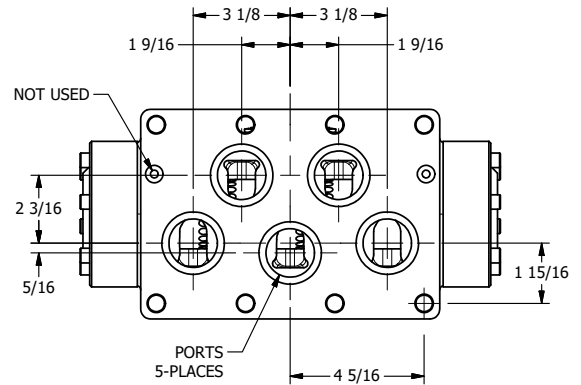

4

3

2

1

AAA
PRODUCTS
INTERNATIONAL

AAA PRODUCTS INTERNATIONAL
7114 Harry Hines Blvd
Dallas, TX 75235

TITLE: 2" SUBPLATE, SNGL SOL, 2 POS,
SPR RTRN, SOL SHFT, LEVER ASSIST,
MOLD-OVER, TAPPED VENT

DRAWING NO.:
DIM_SAH16PMT