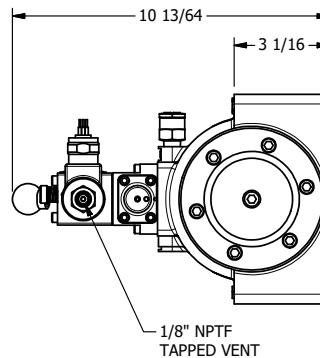

4

3

2

1

B

B

A

A

AAA
PRODUCTS
INTERNATIONAL

AAA PRODUCTS INTERNATIONAL
7114 Harry Hines Blvd
Dallas, TX 75235

TITLE: 2" SUBPLATE, SNGL SOL, 2 POS,
SPR RTRN, MOLD-OVER,
PUSH OVRD, TPD VENT, LVR AST

DRAWING NO.:
DIM_SAH16PMOPT