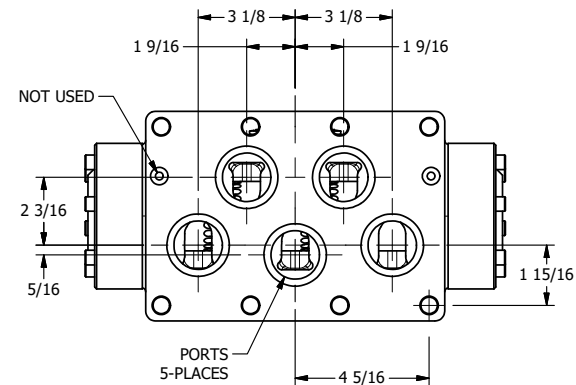

4

3

2

1

B

B

A

A

AAA
PRODUCTS
INTERNATIONAL

AAA PRODUCTS INTERNATIONAL
7114 Harry Hines Blvd
Dallas, TX 75235

TITLE: 2" SUBPLATE, SNGL SOL, 2 POS,
SPR RTRN, MOLD-OVER,
PUSH OVRD, TPD VENT, LVR AST

DRAWING NO.:
DIM_SAH16PMOPT