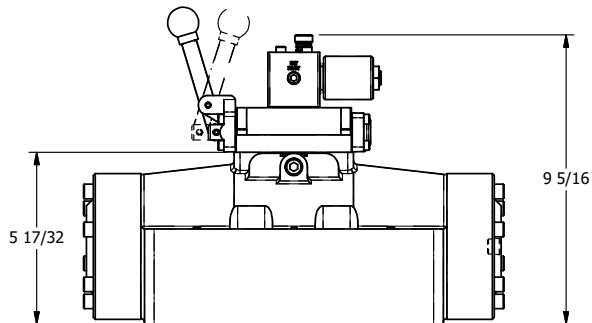

4

3

2

1

B

B

A

A

AAA
PRODUCTS
INTERNATIONAL

AAA PRODUCTS INTERNATIONAL
7114 Harry Hines Blvd
Dallas, TX 75235

TITLE: 2" SUBPLATE, SNGL SOL, 2 POS,
SPR RTRN, MOLD-OVER,
PUSH OVRD, TPD VENT, LVR AST

DRAWING NO.:
DIM_SAH16PMOPT