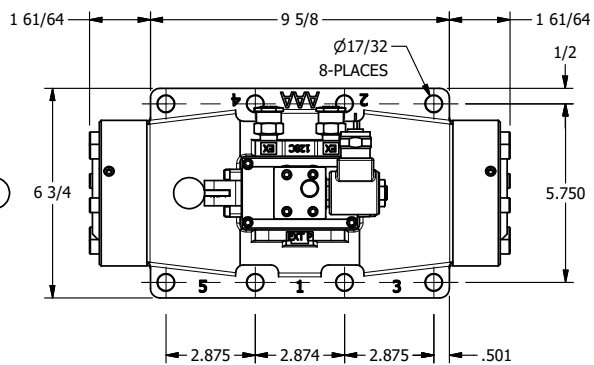

4

3

2

1

B

B

A

A

AAA
PRODUCTS
INTERNATIONAL

AAA PRODUCTS INTERNATIONAL
7114 Harry Hines Blvd
Dallas, TX 75235

TITLE: 2" SUBPLATE, SNGL SOL, 2 POS,
SPR RTRN, MOLD-OVER,
PUSH OVRD, TPD VENT, LVR AST

DRAWING NO.:
DIM_SAH16PMOPT