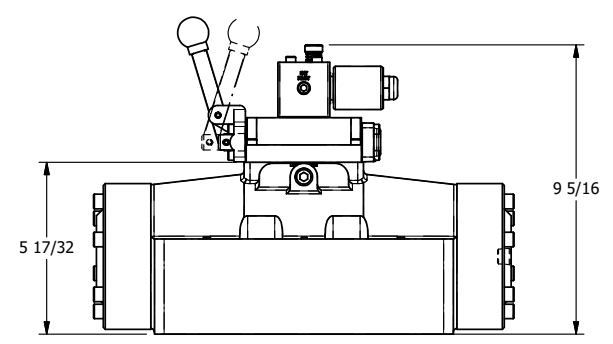

4

3

2

1

B

B

A

A

TITLE: 2" SUBPLATE, SNGL SOL, 2 POS,
SPR RTRN, MOLD-OVER,
PUSH OVRD, EXCLDR, LVR AST

DRAWING NO.:
DIM_SAH16PMOPL

THE INFORMATION CONTAINED WITHIN THIS DOCUMENT IS PROPRIETARY TO AAA PRODUCTS AND MAY NOT BE DISCLOSED WITHOUT PRIOR WRITTEN CONSENT