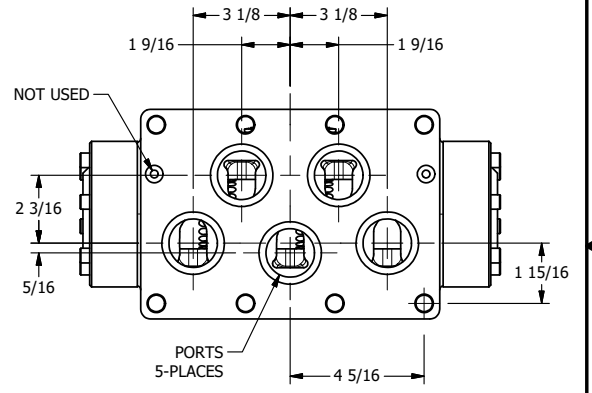

4

3

2

1

B

B

A

A

4

3

2

1

A

A

AAA
PRODUCTS
INTERNATIONAL

AAA PRODUCTS INTERNATIONAL
7114 Harry Hines Blvd
Dallas, TX 75235

TITLE: 2" SUBPLATE, SNGL SOL, 2 POS,
SPR RTRN, MOLD-OVER,
PUSH OVRD, EXCLDR, LVR AST

DRAWING NO.:
DIM_SAH16PMOPL

THE INFORMATION CONTAINED WITHIN THIS DOCUMENT IS PROPRIETARY TO AAA PRODUCTS AND MAY NOT BE DISCLOSED WITHOUT PRIOR WRITTEN CONSENT