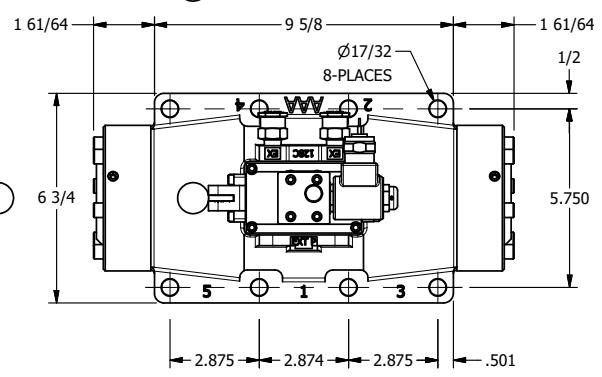

4

3

2

1

B

B

A

A

TITLE: 2" SUBPLATE, SNGL SOL, 2 POS,
SPR RTRN, MOLD-OVER,
PUSH OVRD, EXCLDR, LVR AST

DRAWING NO.:
DIM_SAH16PMOPL

THE INFORMATION CONTAINED WITHIN THIS DOCUMENT IS PROPRIETARY TO AAA PRODUCTS AND MAY NOT BE DISCLOSED WITHOUT PRIOR WRITTEN CONSENT