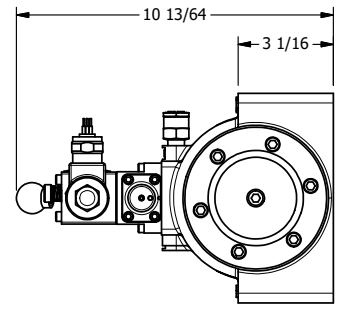

4

3

2

1

B

B

A

A

TITLE: 2" SUBPLATE, SNGL SOL, 2 POS,
SPR RTRN, MOLD-OVER,
PUSH OVRD, EXCLDR, LVR AST

DRAWING NO.:
DIM_SAH16PMOPL

THE INFORMATION CONTAINED WITHIN THIS DOCUMENT IS PROPRIETARY TO AAA PRODUCTS AND MAY NOT BE DISCLOSED WITHOUT PRIOR WRITTEN CONSENT