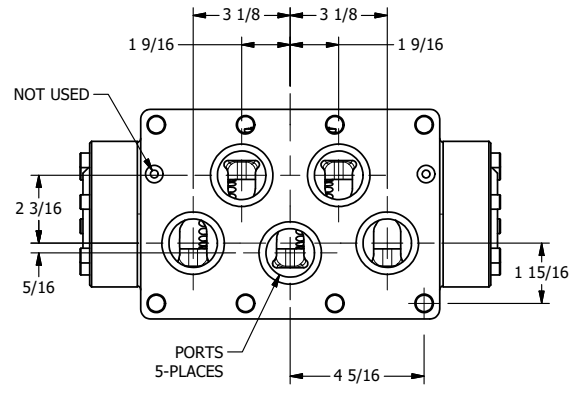

4

3

2

1

**AAA**  
PRODUCTS  
INTERNATIONAL

**AAA PRODUCTS INTERNATIONAL**  
7114 Harry Hines Blvd  
Dallas, TX 75235

TITLE: 2" SUBPLATE, SNGL SOL, 2 POS,  
SPR RTRN, SOL SHFT, LEVER ASSIST,  
MOLD-OVER, PUSH OVRD

DRAWING NO.:  
**DIM\_SAH16PMOP**

THE INFORMATION CONTAINED WITHIN THIS DOCUMENT IS PROPRIETARY TO AAA PRODUCTS AND MAY NOT BE DISCLOSED WITHOUT PRIOR WRITTEN CONSENT

4

3

2

1

B

B