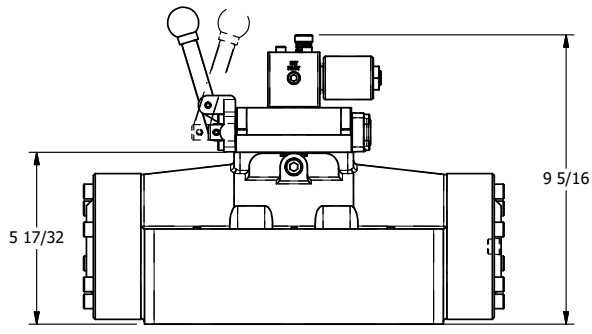

4

3

2

1

**AAA**  
PRODUCTS  
INTERNATIONAL

**AAA PRODUCTS INTERNATIONAL**  
7114 Harry Hines Blvd  
Dallas, TX 75235

TITLE: 2" SUBPLATE, SNGL SOL, 2 POS,  
SPR RTRN, SOL SHFT, LEVER ASSIST,  
MOLD-OVER, PUSH OVRD

DRAWING NO.:  
**DIM\_SAH16PMOP**

THE INFORMATION CONTAINED WITHIN THIS DOCUMENT IS PROPRIETARY TO AAA PRODUCTS AND MAY NOT BE DISCLOSED WITHOUT PRIOR WRITTEN CONSENT

4

3

2

1

B

B