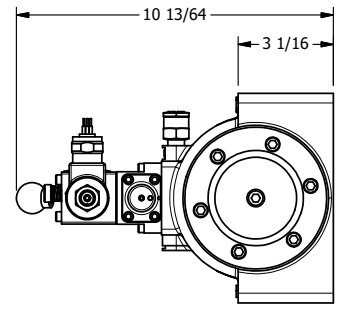

4

3

2

1

**AAA**  
PRODUCTS  
INTERNATIONAL

**AAA PRODUCTS INTERNATIONAL**  
7114 Harry Hines Blvd  
Dallas, TX 75235

TITLE: 2" SUBPLATE, SNGL SOL, 2 POS,  
SPR RTRN, SOL SHFT, LEVER ASSIST,  
MOLD-OVER, PUSH OVRD

DRAWING NO.:  
**DIM\_SAH16PMOP**

THE INFORMATION CONTAINED WITHIN THIS DOCUMENT IS PROPRIETARY TO AAA PRODUCTS AND MAY NOT BE DISCLOSED WITHOUT PRIOR WRITTEN CONSENT

4

3

2

1

B

B