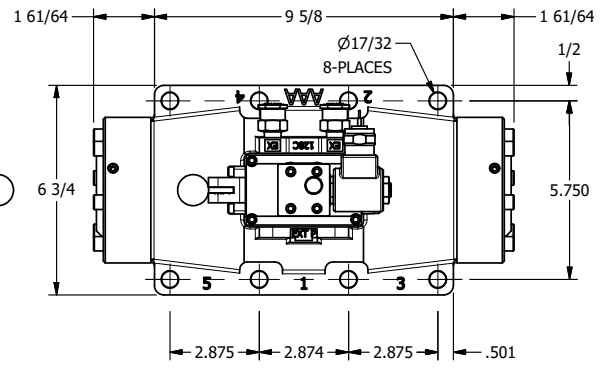

4

3

2

1

**AAA**  
PRODUCTS  
INTERNATIONAL

**AAA PRODUCTS INTERNATIONAL**  
7114 Harry Hines Blvd  
Dallas, TX 75235

TITLE: 2" SUBPLATE, SNGL SOL, 2 POS,  
SPR RTRN, SOL SHFT, LEVER ASSIST,  
MOLD-OVER, PUSH OVRD

DRAWING NO.:  
**DIM\_SAH16PMOP**

THE INFORMATION CONTAINED WITHIN THIS DOCUMENT IS PROPRIETARY TO AAA PRODUCTS AND MAY NOT BE DISCLOSED WITHOUT PRIOR WRITTEN CONSENT

4

3

2

1

B

B