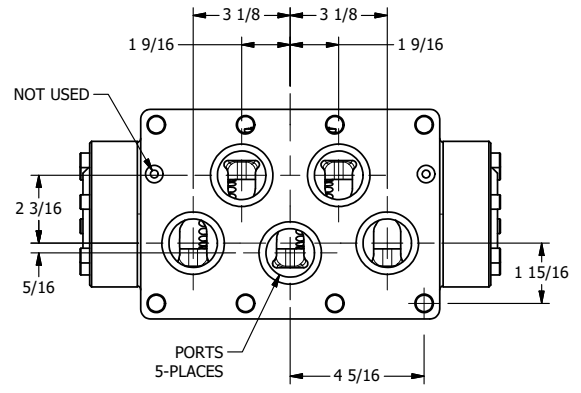

4

3

2

1

B

B

A

A

TITLE: 2" SUBPLATE, SNGL SOL, 2 POS,
SPR RTRN, SOL SHFT, LEVER ASSIST,
MOLD-OVER, N-LCKNG OVRD

DRAWING NO.:
DIM_SAH16PMONT

THE INFORMATION CONTAINED WITHIN THIS DOCUMENT IS PROPRIETARY TO AAA PRODUCTS AND MAY NOT BE DISCLOSED WITHOUT PRIOR WRITTEN CONSENT