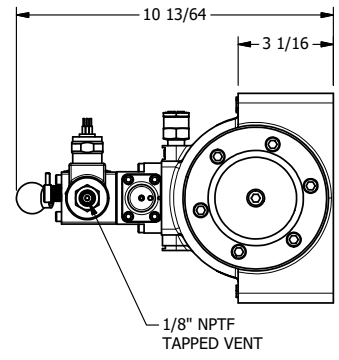

4

3

2

1

B

B

A

A

TITLE: 2" SUBPLATE, SNGL SOL, 2 POS,
SPR RTRN, SOL SHFT, LEVER ASSIST,
MOLD-OVER, N-LCKNG OVRD

DRAWING NO.:
DIM_SAH16PMONT

THE INFORMATION CONTAINED WITHIN THIS DOCUMENT IS PROPRIETARY TO AAA PRODUCTS AND MAY NOT BE DISCLOSED WITHOUT PRIOR WRITTEN CONSENT