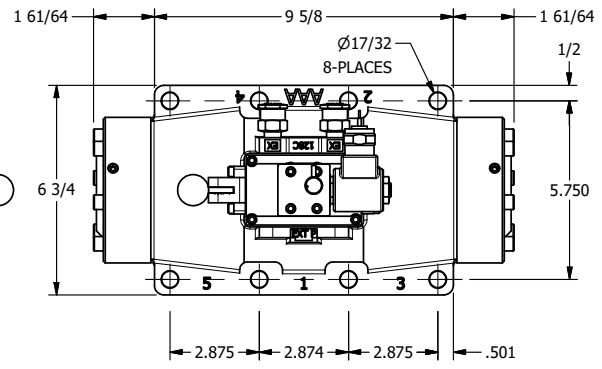

4

3

2

1

B

B

A

A

TITLE: 2" SUBPLATE, SNGL SOL, 2 POS,
SPR RTRN, SOL SHFT, LEVER ASSIST,
MOLD-OVER, N-LCKNG OVRD

DRAWING NO.:
DIM_SAH16PMONT

THE INFORMATION CONTAINED WITHIN THIS DOCUMENT IS PROPRIETARY TO AAA PRODUCTS AND MAY NOT BE DISCLOSED WITHOUT PRIOR WRITTEN CONSENT