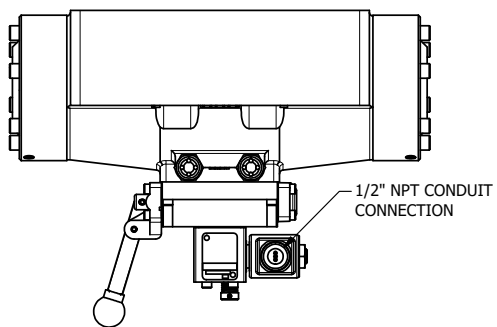

4

3

2

1

B

B

A

A

4

3

2

1

A

A

AAA
PRODUCTS
INTERNATIONAL

AAA PRODUCTS INTERNATIONAL
7114 Harry Hines Blvd
Dallas, TX 75235

TITLE: 2" SUBPLATE, SNGL SOL, 2 POS,
SPR RTRN, SOL SHFT, LEVER ASSIST,
MOLD-OVER, N-LCKNG OVRD

DRAWING NO.:
DIM_SAH16PMONT

THE INFORMATION CONTAINED WITHIN THIS DOCUMENT IS PROPRIETARY TO AAA PRODUCTS AND MAY NOT BE DISCLOSED WITHOUT PRIOR WRITTEN CONSENT