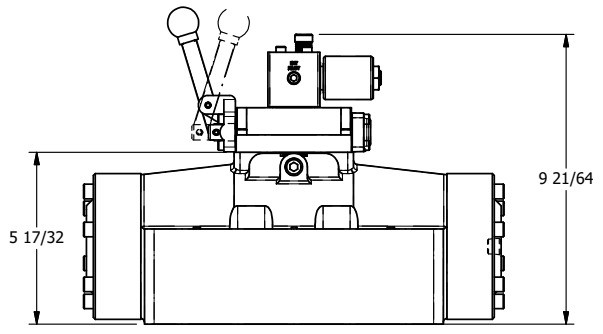

4

3

2

1

B

B

A

A

TITLE: 2" SUBPLATE, SNGL SOL, 2 POS,
SPR RTRN, SOL SHFT, LEVER ASSIST,
MOLD-OVER, N-LCKNG OVRD

DRAWING NO.:
DIM_SAH16PMONT

THE INFORMATION CONTAINED WITHIN THIS DOCUMENT IS PROPRIETARY TO AAA PRODUCTS AND MAY NOT BE DISCLOSED WITHOUT PRIOR WRITTEN CONSENT