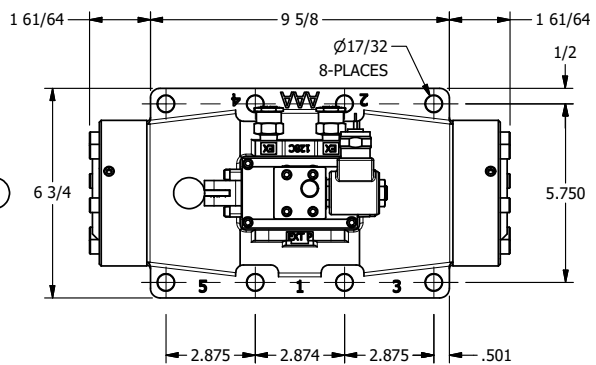

4

3

2

1

**AAA**  
PRODUCTS  
INTERNATIONAL

**AAA PRODUCTS INTERNATIONAL**  
7114 Harry Hines Blvd  
Dallas, TX 75235

TITLE: 2" SUBPLATE, SNGL SOL, 2 POS,  
SPR RTRN, SOL SHFT, LEVER ASSIST,  
MOLD-OVER, LCKNG OVRD

DRAWING NO.:  
DIM\_SAH16PMO

THE INFORMATION CONTAINED WITHIN THIS DOCUMENT IS PROPRIETARY TO AAA PRODUCTS AND MAY NOT BE DISCLOSED WITHOUT PRIOR WRITTEN CONSENT

4

3

2

1

B

B