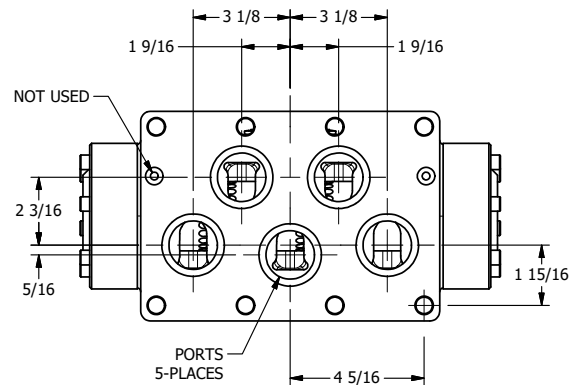

4

3

2

1

**AAA**  
PRODUCTS  
INTERNATIONAL

**AAA PRODUCTS INTERNATIONAL**  
7114 Harry Hines Blvd  
Dallas, TX 75235

TITLE: 2" SUBPLATE, SNGL SOL, 2 POS,  
SPR RTRN, SOL SHFT, LEVER ASSIST,  
MOLD-OVER, LCKNG OVRD

DRAWING NO.:  
DIM\_SAH16PMO

THE INFORMATION CONTAINED WITHIN THIS DOCUMENT IS PROPRIETARY TO AAA PRODUCTS AND MAY NOT BE DISCLOSED WITHOUT PRIOR WRITTEN CONSENT

4

3

2

1

B

B