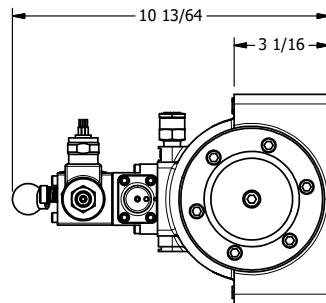

4

3

2

1

**AAA**  
PRODUCTS  
INTERNATIONAL

**AAA PRODUCTS INTERNATIONAL**  
7114 Harry Hines Blvd  
Dallas, TX 75235

TITLE: 2" SUBPLATE, SNGL SOL, 2 POS,  
SPR RTRN, SOL SHFT, LEVER ASSIST,  
MOLD-OVER, LCKNG OVRD

DRAWING NO.:  
DIM\_SAH16PMO

THE INFORMATION CONTAINED WITHIN THIS DOCUMENT IS PROPRIETARY TO AAA PRODUCTS AND MAY NOT BE DISCLOSED WITHOUT PRIOR WRITTEN CONSENT

4

3

2

1

B

B