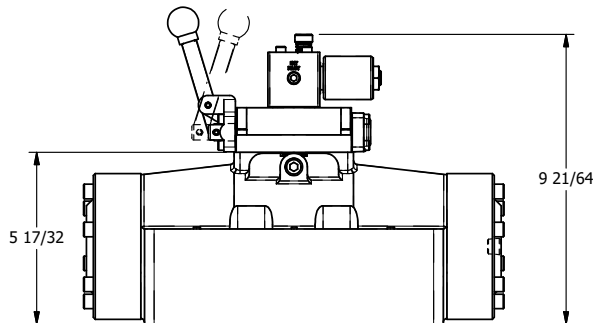

4

3

2

1

**AAA**  
PRODUCTS  
INTERNATIONAL

**AAA PRODUCTS INTERNATIONAL**  
7114 Harry Hines Blvd  
Dallas, TX 75235

TITLE: 2" SUBPLATE, SNGL SOL, 2 POS,  
SPR RTRN, SOL SHFT, LEVER ASSIST,  
MOLD-OVER, LCKNG OVRD