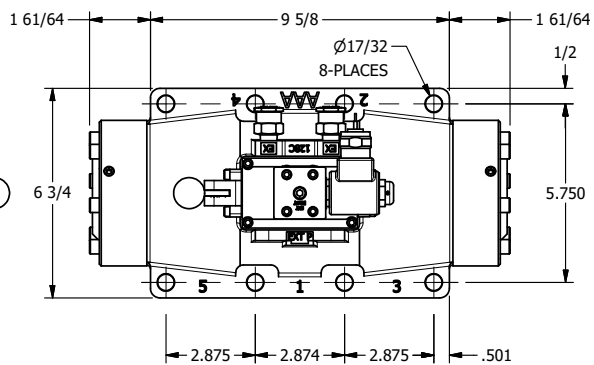

4

3

2

1

**AAA**  
PRODUCTS  
INTERNATIONAL

**AAA PRODUCTS INTERNATIONAL**  
7114 Harry Hines Blvd  
Dallas, TX 75235

TITLE: 2" SUBPLATE, SNGL SOL, 2 POS,  
SPR RTRN, SOL SHFT, LEVER ASSIST,  
MOLD-OVER, DUST EXCLDR

DRAWING NO.:  
DIM\_SAH16PML

THE INFORMATION CONTAINED WITHIN THIS DOCUMENT IS PROPRIETARY TO AAA PRODUCTS AND MAY NOT BE DISCLOSED WITHOUT PRIOR WRITTEN CONSENT

4

3

2

1

B

B