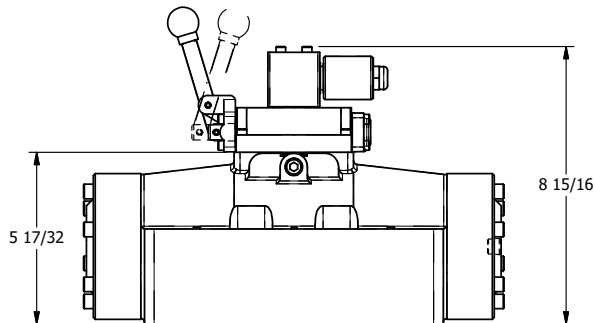

4

3

2

1

**AAA**  
PRODUCTS  
INTERNATIONAL

**AAA PRODUCTS INTERNATIONAL**  
7114 Harry Hines Blvd  
Dallas, TX 75235

TITLE: 2" SUBPLATE, SNGL SOL, 2 POS,  
SPR RTRN, SOL SHFT, LEVER ASSIST,  
MOLD-OVER, DUST EXCLDR

DRAWING NO.:  
DIM\_SAH16PML

THE INFORMATION CONTAINED WITHIN THIS DOCUMENT IS PROPRIETARY TO AAA PRODUCTS AND MAY NOT BE DISCLOSED WITHOUT PRIOR WRITTEN CONSENT

4

3

2

1

B

B