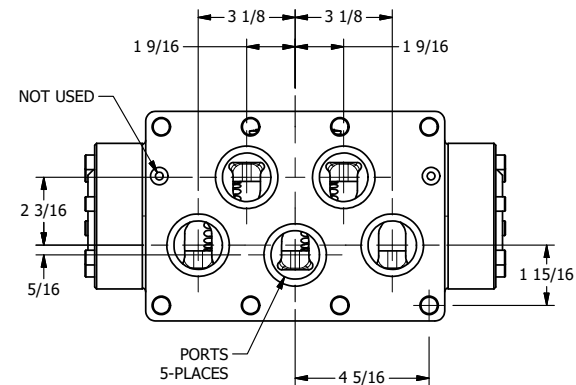

4

3

2

1

**AAA**  
PRODUCTS  
INTERNATIONAL

**AAA PRODUCTS INTERNATIONAL**  
7114 Harry Hines Blvd  
Dallas, TX 75235

TITLE: 2" SUBPLATE, SNGL SOL, 2 POS,  
SPR RTRN, SOL SHFT, LEVER ASSIST,  
MOLD-OVER, DUST EXCLDR

DRAWING NO.:  
DIM\_SAH16PML

THE INFORMATION CONTAINED WITHIN THIS DOCUMENT IS PROPRIETARY TO AAA PRODUCTS AND MAY NOT BE DISCLOSED WITHOUT PRIOR WRITTEN CONSENT

4

3

2

1

B

B