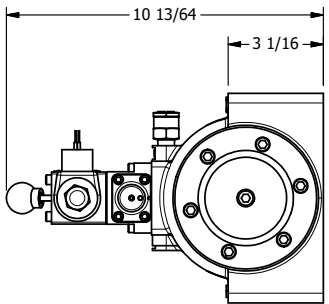

4

3

2

1

AAA
PRODUCTS
INTERNATIONAL

AAA PRODUCTS INTERNATIONAL
7114 Harry Hines Blvd
Dallas, TX 75235

TITLE: 2" SUBPLATE, SNGL SOL, 2 POS,
SPR RTRN, SOL SHFT, LEVER ASSIST,
CLASSIC SOL, DUST EXCLDR

DRAWING NO.:
DIM_SAH16PL