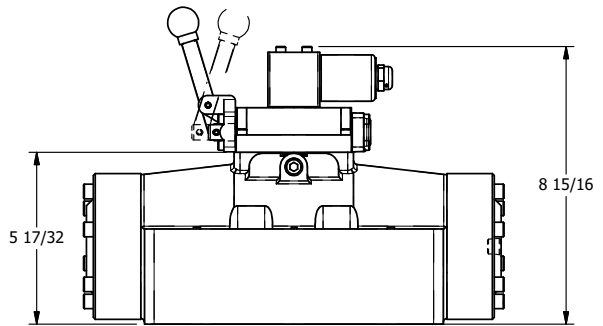

4

3

2

1

AAA
PRODUCTS
INTERNATIONAL

AAA PRODUCTS INTERNATIONAL
7114 Harry Hines Blvd
Dallas, TX 75235

TITLE: 2" SUBPLATE, SNGL SOL, 2 POS,
SPR RTRN, SOL SHFT, LEVER ASSIST,
CLASSIC SOL, DUST EXCLDR

DRAWING NO.:
DIM_SAH16PL