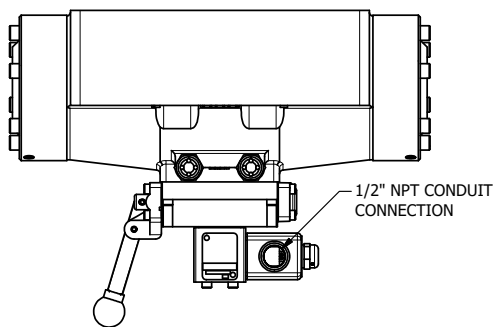

4

3

2

1

AAA
PRODUCTS
INTERNATIONAL

AAA PRODUCTS INTERNATIONAL
7114 Harry Hines Blvd
Dallas, TX 75235

TITLE: 2" SUBPLATE, SNGL SOL, 2 POS,
SPR RTRN, SOL SHFT, LEVER ASSIST,
CLASSIC SOL, DUST EXCLDR

DRAWING NO.:
DIM_SAH16PL