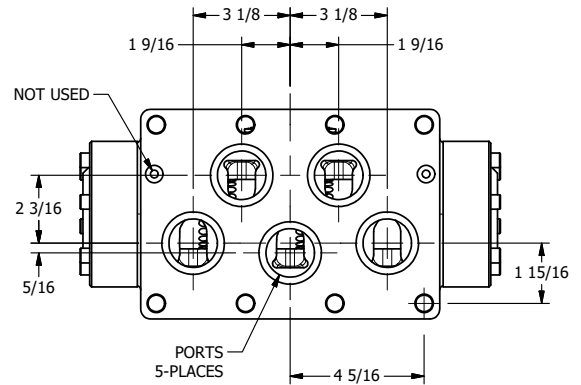

4

3

2

1

AAA
PRODUCTS
INTERNATIONAL

AAA PRODUCTS INTERNATIONAL
7114 Harry Hines Blvd
Dallas, TX 75235

TITLE: 2" SUBPLATE, SNGL SOL, 2 POS,
SPR RTRN, SOL SHFT, LEVER ASSIST,
CLASSIC SOL, DUST EXCLDR

DRAWING NO.:
DIM_SAH16PL