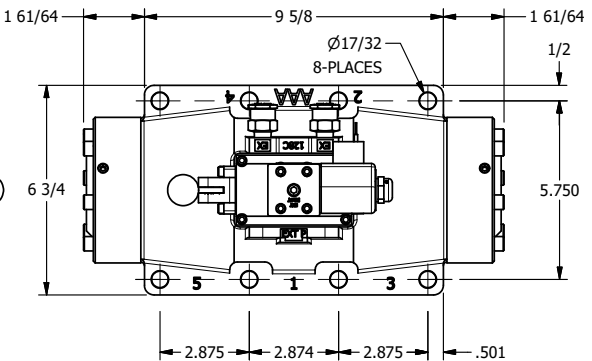

4

3

2

1

AAA
PRODUCTS
INTERNATIONAL

AAA PRODUCTS INTERNATIONAL
7114 Harry Hines Blvd
Dallas, TX 75235

TITLE: 2" SUBPLATE, SNGL SOL, 2 POS,
SPR RTRN, SOL SHFT, LEVER ASSIST,
CLASSIC SOL, DUST EXCLDR

DRAWING NO.:
DIM_SAH16PL