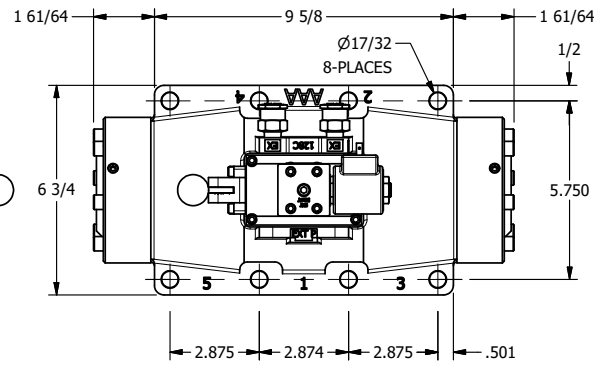

4

3

2

1

AAA
PRODUCTS
INTERNATIONAL

AAA PRODUCTS INTERNATIONAL
7114 Harry Hines Blvd
Dallas, TX 75235

TITLE: 2" SUBPLATE, SNGL SOL, 2 POS,
SPR RTRN, SOL SHFT, LEVER ASSIST,
ISO 4400 DIN, EXT PILOT

DRAWING NO.:
DIM_SAH16PEDZ