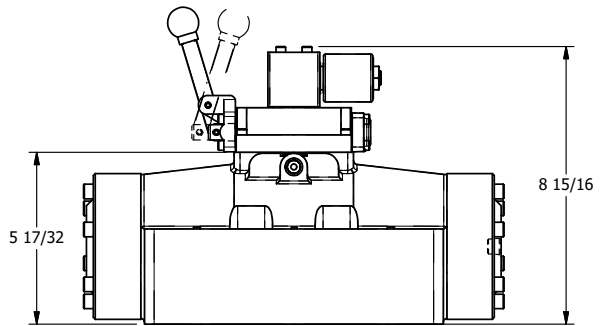

4

3

2

1

AAA
PRODUCTS
INTERNATIONAL

AAA PRODUCTS INTERNATIONAL
7114 Harry Hines Blvd
Dallas, TX 75235

TITLE: 2" SUBPLATE, SNGL SOL, 2 POS,
SPR RTRN, SOL SHFT, LEVER ASSIST,
ISO 4400 DIN, EXT PILOT

DRAWING NO.:
DIM_SAH16PEDZ