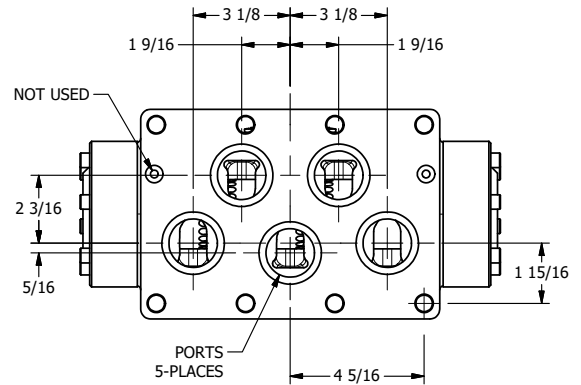

4

3

2

1

AAA
PRODUCTS
INTERNATIONAL

AAA PRODUCTS INTERNATIONAL
7114 Harry Hines Blvd
Dallas, TX 75235

TITLE: 2" SUBPLATE, SNGL SOL, 2 POS,
SPR RTRN, SOL SHFT, LEVER ASSIST,
ISO 4400 DIN, EXT PILOT

DRAWING NO.:
DIM_SAH16PEDZ