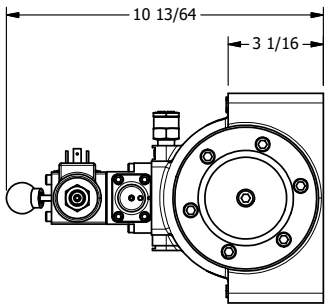

4

3

2

1

AAA
PRODUCTS
INTERNATIONAL

AAA PRODUCTS INTERNATIONAL
7114 Harry Hines Blvd
Dallas, TX 75235

TITLE: 2" SUBPLATE, SNGL SOL, 2 POS,
SPR RTRN, SOL SHFT, LEVER ASSIST,
ISO 4400 DIN, EXT PILOT

DRAWING NO.:
DIM_SAH16PEDZ