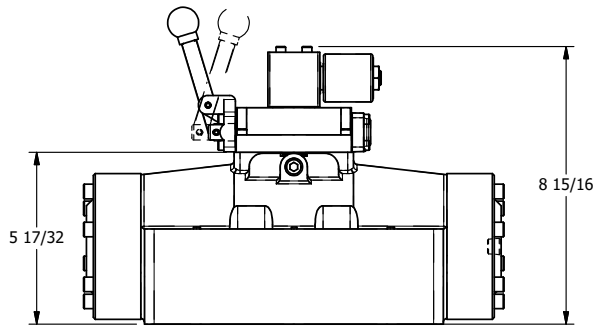

4

3

2

1

ISO 4400 DIN CONNECTION

**AAA**  
PRODUCTS  
INTERNATIONAL

**AAA PRODUCTS INTERNATIONAL**  
7114 Harry Hines Blvd  
Dallas, TX 75235

TITLE: 2" SUBPLATE, SNGL SOL, 2 POS,  
SPR RTRN, SOL SHFT, LEVER ASSIST,  
ISO 4400 DIN, TAPPED VENT

DRAWING NO.:  
DIM\_SAH16PEDT

THE INFORMATION CONTAINED WITHIN THIS DOCUMENT IS PROPRIETARY TO AAA PRODUCTS AND MAY NOT BE DISCLOSED WITHOUT PRIOR WRITTEN CONSENT

4

3

2

1

B

B