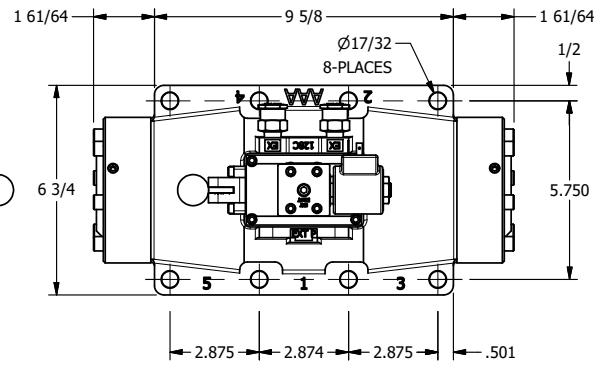

4

3

2

1

ISO 4400 DIN CONNECTION

**AAA**  
PRODUCTS  
INTERNATIONAL

**AAA PRODUCTS INTERNATIONAL**  
7114 Harry Hines Blvd  
Dallas, TX 75235

TITLE: 2" SUBPLATE, SNGL SOL, 2 POS,  
SPR RTRN, SOL SHFT, LEVER ASSIST,  
ISO 4400 DIN, TAPPED VENT

DRAWING NO.:  
DIM\_SAH16PEDT

THE INFORMATION CONTAINED WITHIN THIS DOCUMENT IS PROPRIETARY TO AAA PRODUCTS AND MAY NOT BE DISCLOSED WITHOUT PRIOR WRITTEN CONSENT

4

3

2

1

B

B