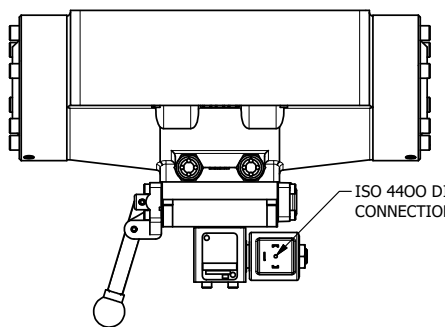

4

3

2

1

ISO 4400 DIN CONNECTION

**AAA**  
PRODUCTS  
INTERNATIONAL

**AAA PRODUCTS INTERNATIONAL**  
7114 Harry Hines Blvd  
Dallas, TX 75235

TITLE: 2" SUBPLATE, SNGL SOL, 2 POS,  
SPR RTRN, SOL SHFT, LEVER ASSIST,  
ISO 4400 DIN, TAPPED VENT