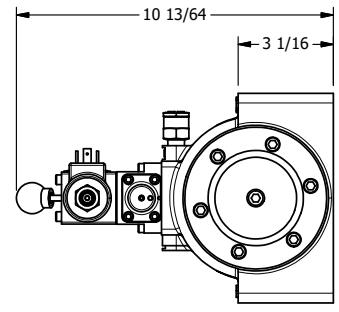

4

3

2

1

ISO 4400 DIN CONNECTION

**AAA**  
PRODUCTS  
INTERNATIONAL

**AAA PRODUCTS INTERNATIONAL**  
7114 Harry Hines Blvd  
Dallas, TX 75235

TITLE: 2" SUBPLATE, SNGL SOL, 2 POS,  
SPR RTRN, SOL SHFT, LEVER ASSIST,  
ISO 4400 DIN, TAPPED VENT

DRAWING NO.:  
DIM\_SAH16PEDT

THE INFORMATION CONTAINED WITHIN THIS DOCUMENT IS PROPRIETARY TO AAA PRODUCTS AND MAY NOT BE DISCLOSED WITHOUT PRIOR WRITTEN CONSENT

4

3

2

1

B

B