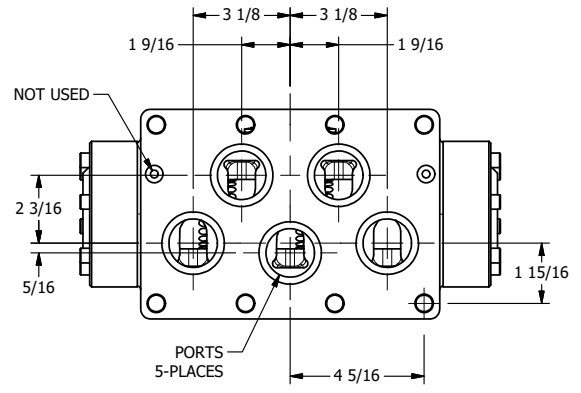

4

3

2

1

ISO 4400 DIN CONNECTION

**AAA**  
PRODUCTS  
INTERNATIONAL

**AAA PRODUCTS INTERNATIONAL**  
7114 Harry Hines Blvd  
Dallas, TX 75235

TITLE: 2" SUBPLATE, SNGL SOL, 2 POS,  
SPR RTRN, SOL SHFT, LEVER ASSIST,  
ISO 4400 DIN, TAPPED VENT

DRAWING NO.:  
DIM\_SAH16PEDT

THE INFORMATION CONTAINED WITHIN THIS DOCUMENT IS PROPRIETARY TO AAA PRODUCTS AND MAY NOT BE DISCLOSED WITHOUT PRIOR WRITTEN CONSENT

4

3

2

1

B

B