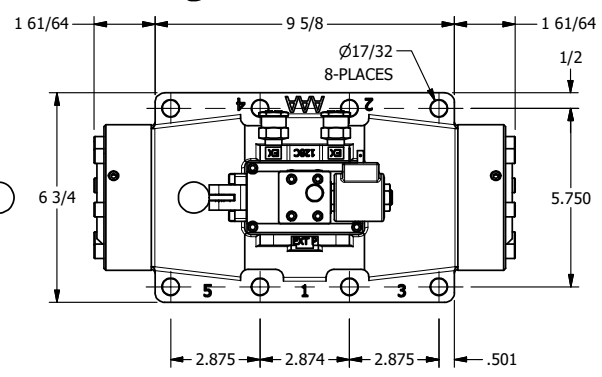

4

3

2

1

**AAA**  
PRODUCTS  
INTERNATIONAL

**AAA PRODUCTS INTERNATIONAL**  
7114 Harry Hines Blvd  
Dallas, TX 75235

TITLE: 2" SUBPLATE, SNGL SOL, 2 POS,  
SPR RTRN, LVR ASST, ISO 4400,  
LCKNG OVRD, TAPPED VENT

DRAWING NO.:  
DIM\_SAH16PEDOT

THE INFORMATION CONTAINED WITHIN THIS DOCUMENT IS PROPRIETARY TO AAA PRODUCTS AND MAY NOT BE DISCLOSED WITHOUT PRIOR WRITTEN CONSENT

4

3

2

B

B

A