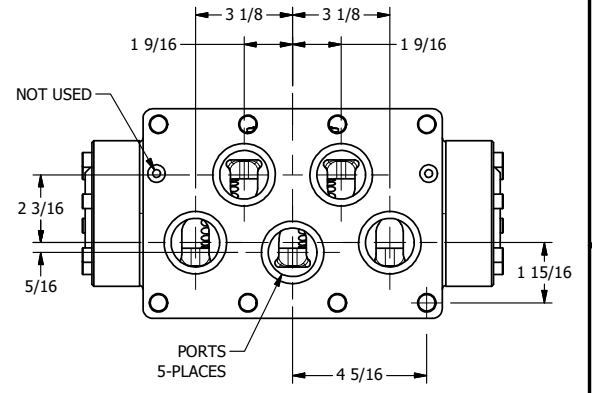

4

3

2

1

**AAA**  
PRODUCTS  
INTERNATIONAL

**AAA PRODUCTS INTERNATIONAL**  
7114 Harry Hines Blvd  
Dallas, TX 75235

TITLE: 2" SUBPLATE, SNGL SOL, 2 POS,  
SPR RTRN, LVR ASST, ISO 4400,  
LCKNG OVRD, TAPPED VENT

DRAWING NO.:  
DIM\_SAH16PEDOT

THE INFORMATION CONTAINED WITHIN THIS DOCUMENT IS PROPRIETARY TO AAA PRODUCTS AND MAY NOT BE DISCLOSED WITHOUT PRIOR WRITTEN CONSENT

4

3

2

B

B

A