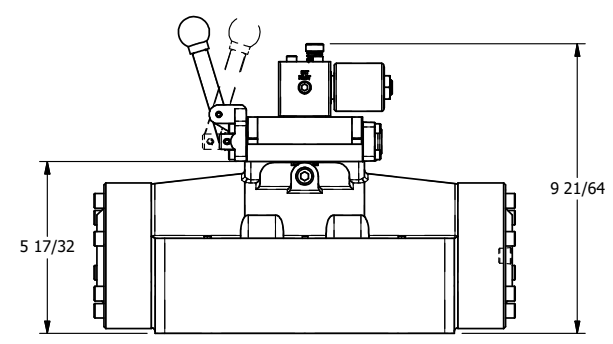

4

3

2

1

**AAA**  
PRODUCTS  
INTERNATIONAL

**AAA PRODUCTS INTERNATIONAL**  
7114 Harry Hines Blvd  
Dallas, TX 75235

TITLE: 2" SUBPLATE, SNGL SOL, 2 POS,  
SPR RTRN, LVR ASST, ISO 4400,  
LCKNG OVRD, TAPPED VENT

DRAWING NO.:  
DIM\_SAH16PEDOT

THE INFORMATION CONTAINED WITHIN THIS DOCUMENT IS PROPRIETARY TO AAA PRODUCTS AND MAY NOT BE DISCLOSED WITHOUT PRIOR WRITTEN CONSENT

4

3

2

B

B

A