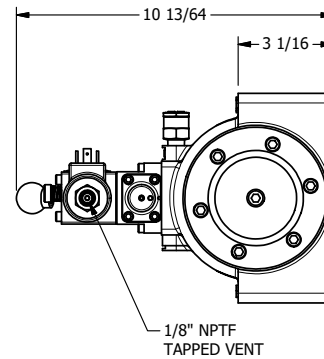

4

3

2

1

AAA
PRODUCTS
INTERNATIONAL

AAA PRODUCTS INTERNATIONAL
7114 Harry Hines Blvd
Dallas, TX 75235

TITLE: 2" SUBPLATE, SNGL SOL, 2 POS,
SPR RTRN, ISO4400 DIN,
PUSH OVRD, TPD VENT, LVR AST

DRAWING NO.:
DIM_SAH16PEDOPT