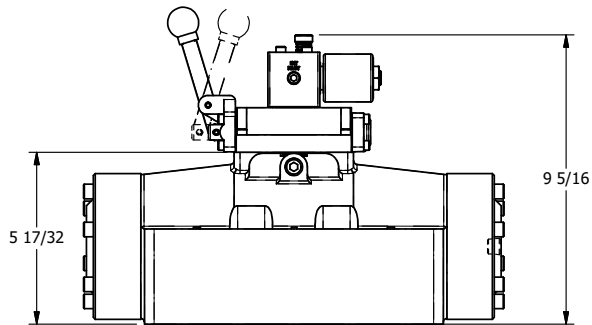

4

3

2

1

AAA
PRODUCTS
INTERNATIONAL

AAA PRODUCTS INTERNATIONAL
7114 Harry Hines Blvd
Dallas, TX 75235

TITLE: 2" SUBPLATE, SNGL SOL, 2 POS,
SPR RTRN, ISO4400 DIN,
PUSH OVRD, TPD VENT, LVR AST

DRAWING NO.:
DIM_SAH16PEDOPT