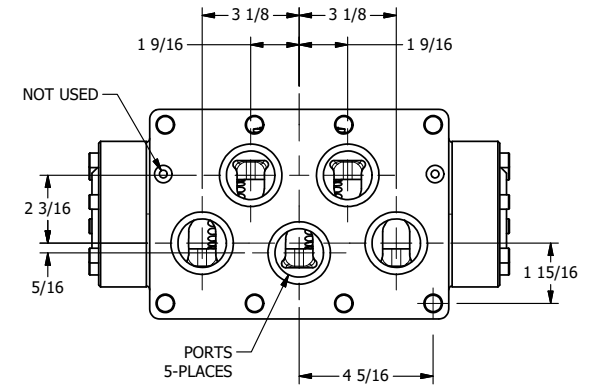

4

3

2

1

AAA
PRODUCTS
INTERNATIONAL

AAA PRODUCTS INTERNATIONAL
7114 Harry Hines Blvd
Dallas, TX 75235

TITLE: 2" SUBPLATE, SNGL SOL, 2 POS,
SPR RTRN, ISO4400 DIN,
PUSH OVRD, TPD VENT, LVR AST

DRAWING NO.:
DIM_SAH16PEDOPT