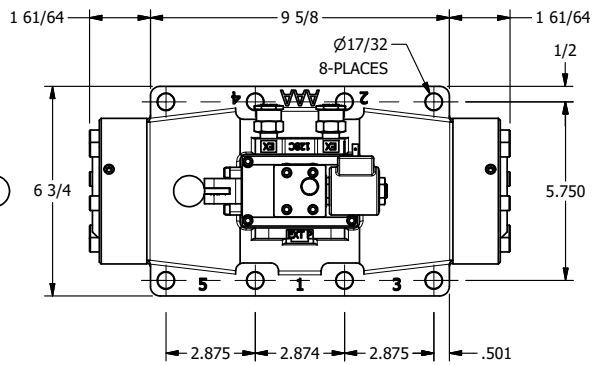

4

3

2

1

AAA
PRODUCTS
INTERNATIONAL

AAA PRODUCTS INTERNATIONAL
7114 Harry Hines Blvd
Dallas, TX 75235

TITLE: 2" SUBPLATE, SNGL SOL, 2 POS,
SPR RTRN, ISO4400 DIN,
PUSH OVRD, TPD VENT, LVR AST

DRAWING NO.:
DIM_SAH16PEDOPT