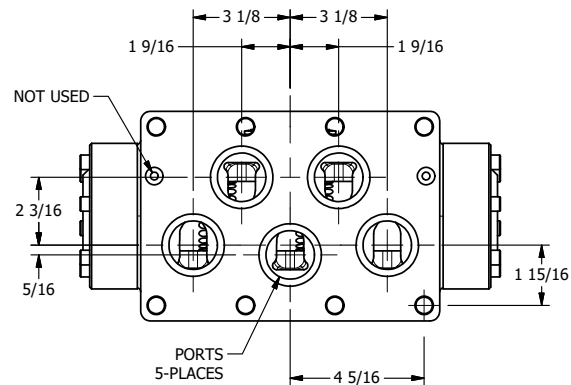

4

3

2

1

ISO4400 DIN CONNECTION

Ø17/32
8-PLACES

NOT USED

PORTS
5-PLACES

AAA
PRODUCTS
INTERNATIONAL

AAA PRODUCTS INTERNATIONAL
7114 Harry Hines Blvd
Dallas, TX 75235

TITLE: 2" SUBPLATE, SNGL SOL, 2 POS,
SPR RTRN, ISO4400 DIN,
PUSH OVRD, EXCLDR, LVR AST

DRAWING NO.:
DIM_SAH16PEDOPL