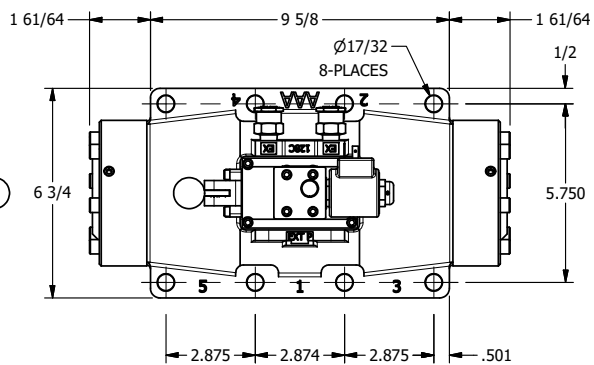

4

3

2

1

ISO4400 DIN CONNECTION

Ø17/32
8-PLACES

NOT USED

PORTS
5-PLACES

AAA
PRODUCTS
INTERNATIONAL

AAA PRODUCTS INTERNATIONAL
7114 Harry Hines Blvd
Dallas, TX 75235

TITLE: 2" SUBPLATE, SNGL SOL, 2 POS,
SPR RTRN, ISO4400 DIN,
PUSH OVRD, EXCLDR, LVR AST

DRAWING NO.:
DIM_SAH16PEDOPL