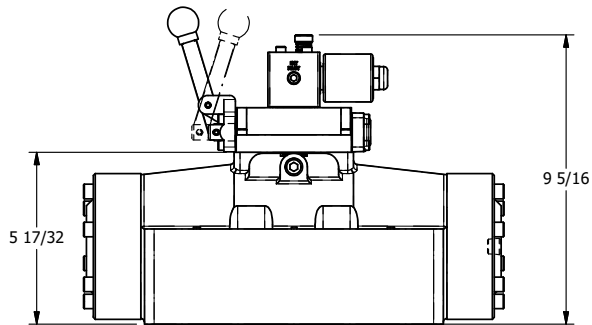

4

3

2

1

ISO4400 DIN CONNECTION

Ø17/32
8-PLACES

NOT USED

PORTS
5-PLACES

AAA
PRODUCTS
INTERNATIONAL

AAA PRODUCTS INTERNATIONAL
7114 Harry Hines Blvd
Dallas, TX 75235

TITLE: 2" SUBPLATE, SNGL SOL, 2 POS,
SPR RTRN, ISO4400 DIN,
PUSH OVRD, EXCLDR, LVR AST

DRAWING NO.:
DIM_SAH16PEDOPL