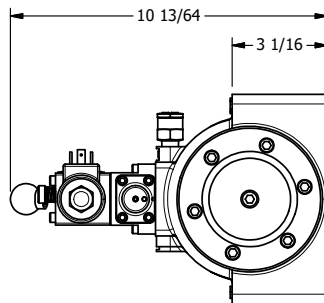

4

3

2

1

ISO4400 DIN CONNECTION

Ø17/32
8-PLACES

NOT USED

PORTS
5-PLACES

AAA
PRODUCTS
INTERNATIONAL

AAA PRODUCTS INTERNATIONAL
7114 Harry Hines Blvd
Dallas, TX 75235

TITLE: 2" SUBPLATE, SNGL SOL, 2 POS,
SPR RTRN, ISO4400 DIN,
PUSH OVRD, EXCLDR, LVR AST

DRAWING NO.:
DIM_SAH16PEDOPL