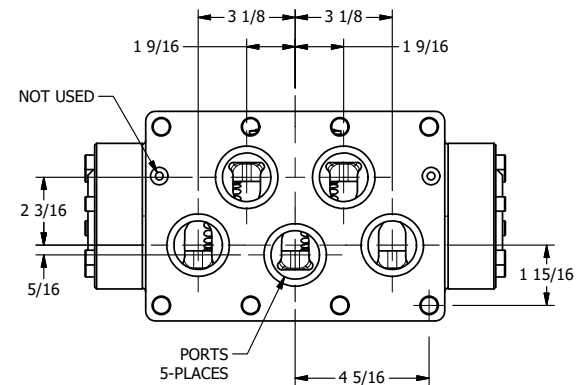

4

3

2

1

AAA
PRODUCTS
INTERNATIONAL

AAA PRODUCTS INTERNATIONAL
7114 Harry Hines Blvd
Dallas, TX 75235

TITLE: 2" SUBPLATE, SNGL SOL, 2 POS,
SPR RTRN, SOL SHFT, LEVER ASSIST,
ISO 4400 DIN, PUSH OVRD

DRAWING NO.:
DIM_SAH16PEDOP