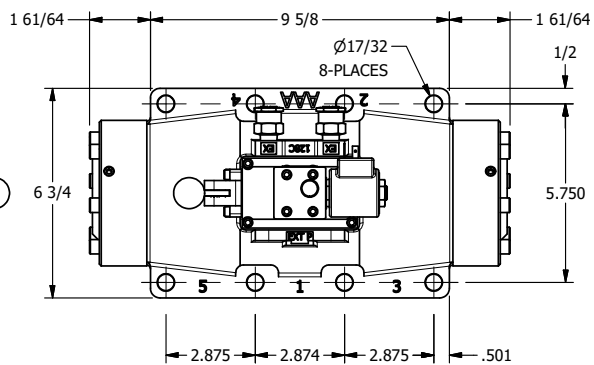

4

3

2

1

AAA
PRODUCTS
INTERNATIONAL

AAA PRODUCTS INTERNATIONAL
7114 Harry Hines Blvd
Dallas, TX 75235

TITLE: 2" SUBPLATE, SNGL SOL, 2 POS,
SPR RTRN, SOL SHFT, LEVER ASSIST,
ISO 4400 DIN, PUSH OVRD

DRAWING NO.:
DIM_SAH16PEDOP