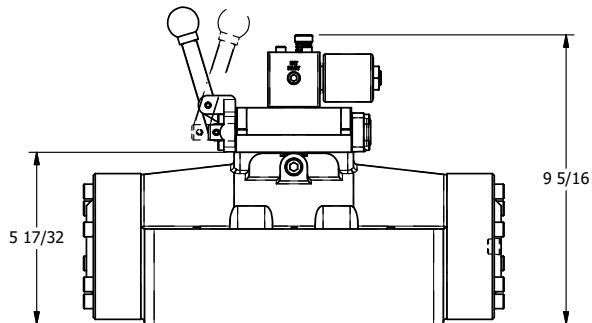

4

3

2

1

AAA
PRODUCTS
INTERNATIONAL

AAA PRODUCTS INTERNATIONAL
7114 Harry Hines Blvd
Dallas, TX 75235

TITLE: 2" SUBPLATE, SNGL SOL, 2 POS,
SPR RTRN, SOL SHFT, LEVER ASSIST,
ISO 4400 DIN, PUSH OVRD

DRAWING NO.:
DIM_SAH16PEDOP