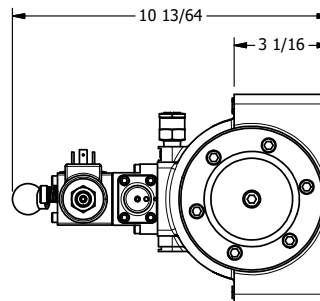

4

3

2

1

AAA
PRODUCTS
INTERNATIONAL

AAA PRODUCTS INTERNATIONAL
7114 Harry Hines Blvd
Dallas, TX 75235

TITLE: 2" SUBPLATE, SNGL SOL, 2 POS,
SPR RTRN, SOL SHFT, LEVER ASSIST,
ISO 4400 DIN, PUSH OVRD

DRAWING NO.:
DIM_SAH16PEDOP