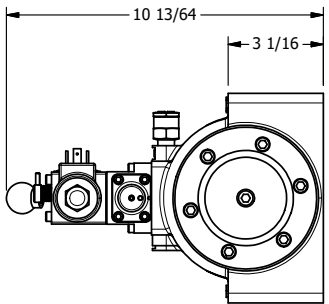

4

3

2

1

B

B

A

A

AAA
PRODUCTS
INTERNATIONAL

AAA PRODUCTS INTERNATIONAL
7114 Harry Hines Blvd
Dallas, TX 75235

TITLE: 2" SUBPLATE, SNGL SOL, 2 POS,
SPR RTRN, ISO4400 DIN,
NON-LCK OVRD, EXCLDR, LVR AST

DRAWING NO.:
DIM_SAH16PEDONL