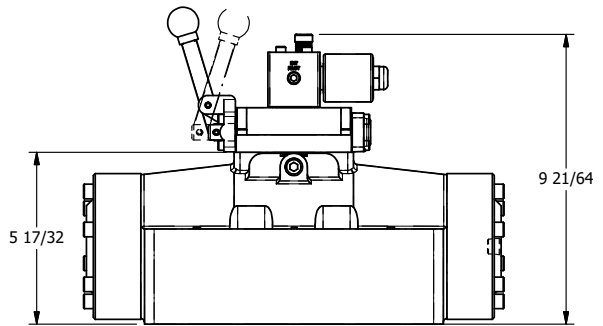

AAA
PRODUCTS
INTERNATIONAL

AAA PRODUCTS INTERNATIONAL
7114 Harry Hines Blvd
Dallas, TX 75235

TITLE: 2" SUBPLATE, SNGL SOL, 2 POS,
SPR RTRN, ISO4400 DIN,
NON-LCK OVRD, EXCLDR, LVR AST

DRAWING NO.:
DIM_SAH16PEDONL