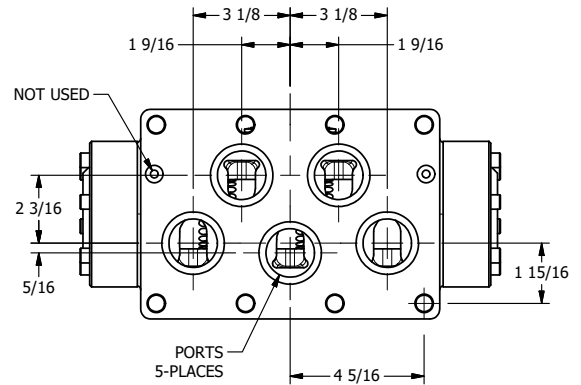

4

3

2

1

B

B

A

A

AAA
PRODUCTS
INTERNATIONAL

AAA PRODUCTS INTERNATIONAL
7114 Harry Hines Blvd
Dallas, TX 75235

TITLE: 2" SUBPLATE, SNGL SOL, 2 POS,
SPR RTRN, ISO4400 DIN,
NON-LCK OVRD, EXCLDR, LVR AST

DRAWING NO.:
DIM_SAH16PEDONL

4

3

2

1

A

A

THE INFORMATION CONTAINED WITHIN THIS DOCUMENT IS PROPRIETARY TO AAA PRODUCTS AND MAY NOT BE DISCLOSED WITHOUT PRIOR WRITTEN CONSENT