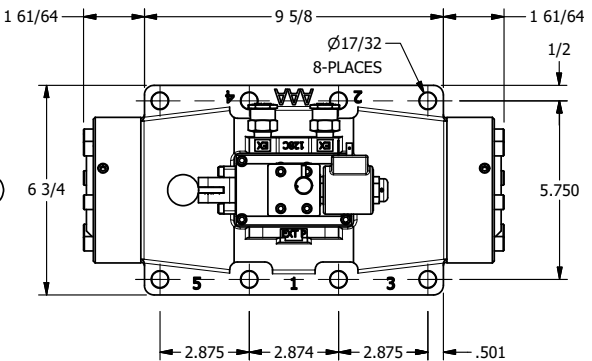

4

3

2

1

B

B

A

A

AAA
PRODUCTS
INTERNATIONAL

AAA PRODUCTS INTERNATIONAL
7114 Harry Hines Blvd
Dallas, TX 75235

TITLE: 2" SUBPLATE, SNGL SOL, 2 POS,
SPR RTRN, ISO4400 DIN,
NON-LCK OVRD, EXCLDR, LVR AST

DRAWING NO.:
DIM_SAH16PEDONL