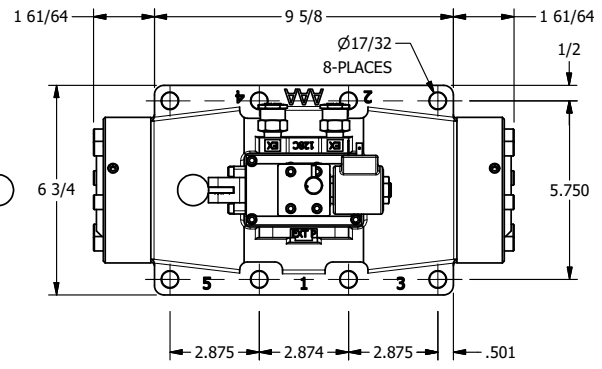

4

3

2

1

**AAA**  
PRODUCTS  
INTERNATIONAL

**AAA PRODUCTS INTERNATIONAL**  
7114 Harry Hines Blvd  
Dallas, TX 75235

TITLE: 2" SUBPLATE, SNGL SOL, 2 POS,  
SPR RTRN, SOL SHFT, LEVER ASSIST,  
ISO 4400 DIN, N-LCKNG OVRD

DRAWING NO.:  
DIM\_SAH16PEDON

THE INFORMATION CONTAINED WITHIN THIS DOCUMENT IS PROPRIETARY TO AAA PRODUCTS AND MAY NOT BE DISCLOSED WITHOUT PRIOR WRITTEN CONSENT

4

3

2

1

B

B