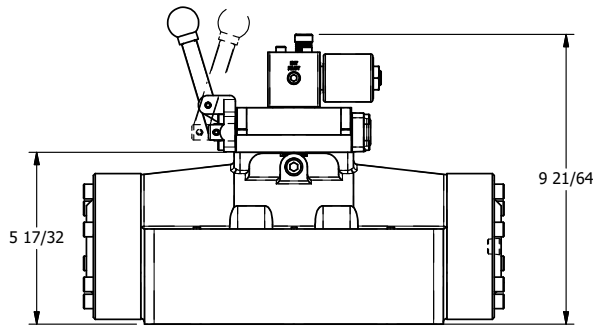

4

3

2

1

**AAA**  
PRODUCTS  
INTERNATIONAL

**AAA PRODUCTS INTERNATIONAL**  
7114 Harry Hines Blvd  
Dallas, TX 75235

TITLE: 2" SUBPLATE, SNGL SOL, 2 POS,  
SPR RTRN, SOL SHFT, LEVER ASSIST,  
ISO 4400 DIN, N-LCKNG OVRD

DRAWING NO.:  
DIM\_SAH16PEDON

THE INFORMATION CONTAINED WITHIN THIS DOCUMENT IS PROPRIETARY TO AAA PRODUCTS AND MAY NOT BE DISCLOSED WITHOUT PRIOR WRITTEN CONSENT

4

3

2

1

B

B