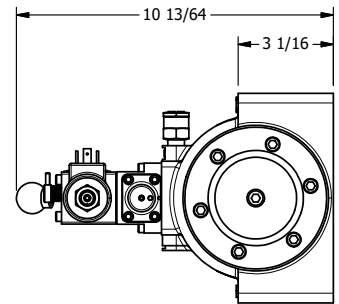

4

3

2

1

**AAA**  
PRODUCTS  
INTERNATIONAL

**AAA PRODUCTS INTERNATIONAL**  
7114 Harry Hines Blvd  
Dallas, TX 75235

TITLE: 2" SUBPLATE, SNGL SOL, 2 POS,  
SPR RTRN, SOL SHFT, LEVER ASSIST,  
ISO 4400 DIN, N-LCKNG OVRD

DRAWING NO.:  
DIM\_SAH16PEDON

THE INFORMATION CONTAINED WITHIN THIS DOCUMENT IS PROPRIETARY TO AAA PRODUCTS AND MAY NOT BE DISCLOSED WITHOUT PRIOR WRITTEN CONSENT

4

3

2

1

B

B