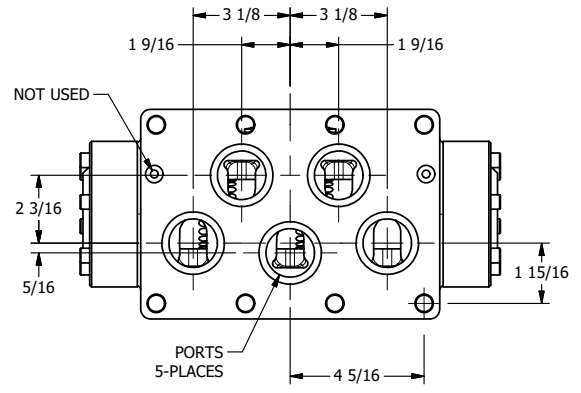

4

3

2

1

**AAA**  
PRODUCTS  
INTERNATIONAL

**AAA PRODUCTS INTERNATIONAL**  
7114 Harry Hines Blvd  
Dallas, TX 75235

TITLE: 2" SUBPLATE, SNGL SOL, 2 POS,  
SPR RTRN, SOL SHFT, LEVER ASSIST,  
ISO 4400 DIN, N-LCKNG OVRD

DRAWING NO.:  
DIM\_SAH16PEDON

THE INFORMATION CONTAINED WITHIN THIS DOCUMENT IS PROPRIETARY TO AAA PRODUCTS AND MAY NOT BE DISCLOSED WITHOUT PRIOR WRITTEN CONSENT

4

3

2

1

B

B