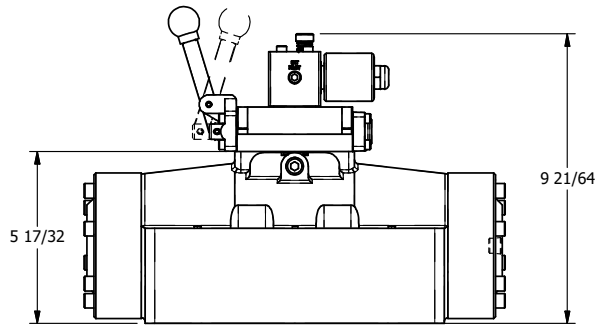

4

3

2

1

ISO 4400 DIN CONNECTION

4

3

2

**AAA**  
PRODUCTS  
INTERNATIONAL

**AAA PRODUCTS INTERNATIONAL**  
7114 Harry Hines Blvd  
Dallas, TX 75235

TITLE: 2" SUBPLATE, SNGL SOL, 2 POS,  
SPR RTN, LVR AST, ISO 4400 DIN,  
LCKNG OVRD, DUST EXCLDR

DRAWING NO.:  
DIM\_SAH16PEDOL

THE INFORMATION CONTAINED WITHIN THIS DOCUMENT IS PROPRIETARY TO AAA PRODUCTS AND MAY NOT BE DISCLOSED WITHOUT PRIOR WRITTEN CONSENT