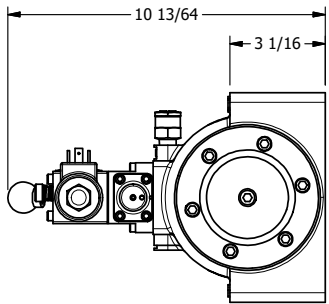

4

3

2

1

ISO 4400 DIN CONNECTION

4

3

2

**AAA**  
PRODUCTS  
INTERNATIONAL

**AAA PRODUCTS INTERNATIONAL**  
7114 Harry Hines Blvd  
Dallas, TX 75235

TITLE: 2" SUBPLATE, SNGL SOL, 2 POS,  
SPR RTN, LVR AST, ISO 4400 DIN,  
LCKNG OVRD, DUST EXCLDR

DRAWING NO.:  
DIM\_SAH16PEDOL

THE INFORMATION CONTAINED WITHIN THIS DOCUMENT IS PROPRIETARY TO AAA PRODUCTS AND MAY NOT BE DISCLOSED WITHOUT PRIOR WRITTEN CONSENT