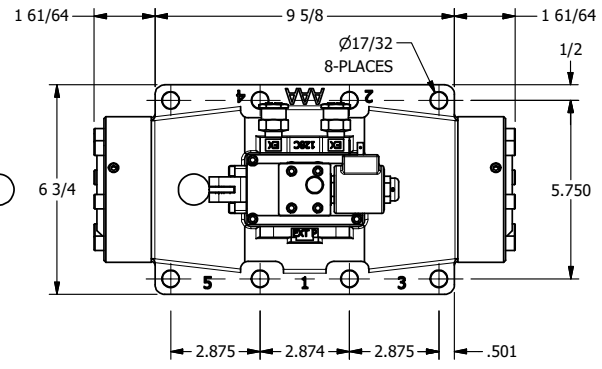

4

3

2

1

ISO 4400 DIN CONNECTION

4

3

2

**AAA**  
PRODUCTS  
INTERNATIONAL

**AAA PRODUCTS INTERNATIONAL**  
7114 Harry Hines Blvd  
Dallas, TX 75235

TITLE: 2" SUBPLATE, SNGL SOL, 2 POS,  
SPR RTN, LVR AST, ISO 4400 DIN,  
LCKNG OVRD, DUST EXCLDR

DRAWING NO.:  
DIM\_SAH16PEDOL

THE INFORMATION CONTAINED WITHIN THIS DOCUMENT IS PROPRIETARY TO AAA PRODUCTS AND MAY NOT BE DISCLOSED WITHOUT PRIOR WRITTEN CONSENT