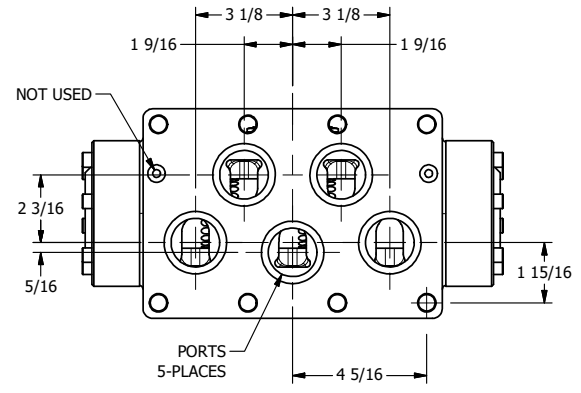

4

3

2

1

ISO 4400 DIN CONNECTION

4

3

2

**AAA**  
PRODUCTS  
INTERNATIONAL

**AAA PRODUCTS INTERNATIONAL**  
7114 Harry Hines Blvd  
Dallas, TX 75235

TITLE: 2" SUBPLATE, SNGL SOL, 2 POS,  
SPR RTN, LVR AST, ISO 4400 DIN,  
LCKNG OVRD, DUST EXCLDR

DRAWING NO.:  
DIM\_SAH16PEDOL

THE INFORMATION CONTAINED WITHIN THIS DOCUMENT IS PROPRIETARY TO AAA PRODUCTS AND MAY NOT BE DISCLOSED WITHOUT PRIOR WRITTEN CONSENT