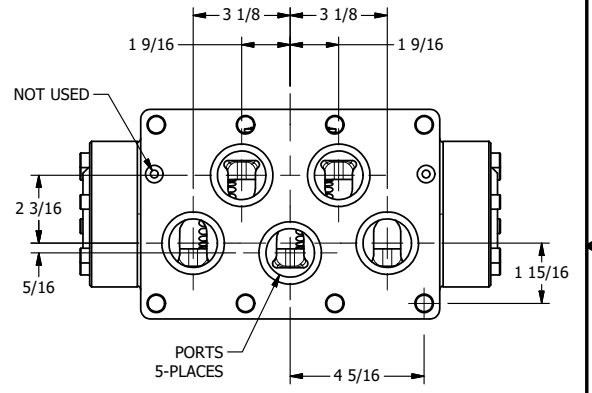

4

3

2

1

ISO 4400 DIN CONNECTION

AAA
PRODUCTS
INTERNATIONAL

AAA PRODUCTS INTERNATIONAL
7114 Harry Hines Blvd
Dallas, TX 75235

TITLE: 2" SUBPLATE, SNGL SOL, 2 POS,
SPR RTRN, SOL SHFT, LEVER ASSIST,
ISO 4400 DIN, DUST EXCLDR

DRAWING NO.:
DIM_SAH16PEDL

THE INFORMATION CONTAINED WITHIN THIS DOCUMENT IS PROPRIETARY TO AAA PRODUCTS AND MAY NOT BE DISCLOSED WITHOUT PRIOR WRITTEN CONSENT

4

3

2

1

B

B