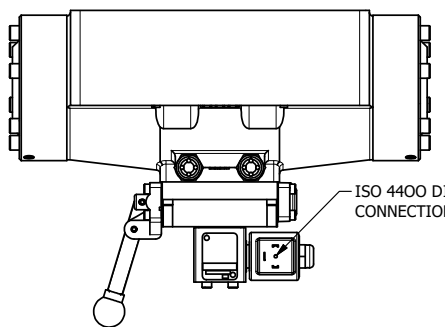

4

3

2

1

ISO 4400 DIN CONNECTION

AAA
PRODUCTS
INTERNATIONAL

AAA PRODUCTS INTERNATIONAL
7114 Harry Hines Blvd
Dallas, TX 75235

TITLE: 2" SUBPLATE, SNGL SOL, 2 POS,
SPR RTRN, SOL SHFT, LEVER ASSIST,
ISO 4400 DIN, DUST EXCLDR

DRAWING NO.:
DIM_SAH16PEDL

THE INFORMATION CONTAINED WITHIN THIS DOCUMENT IS PROPRIETARY TO AAA PRODUCTS AND MAY NOT BE DISCLOSED WITHOUT PRIOR WRITTEN CONSENT

4

3

2

1

B

B