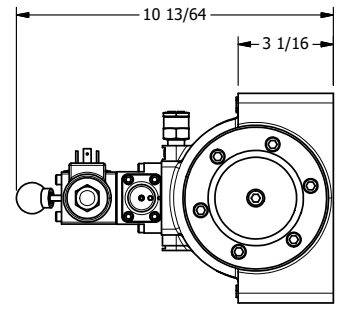

4

3

2

1

ISO 4400 DIN CONNECTION

AAA
PRODUCTS
INTERNATIONAL

AAA PRODUCTS INTERNATIONAL
7114 Harry Hines Blvd
Dallas, TX 75235

TITLE: 2" SUBPLATE, SNGL SOL, 2 POS,
SPR RTRN, SOL SHFT, LEVER ASSIST,
ISO 4400 DIN, DUST EXCLDR

DRAWING NO.:
DIM_SAH16PEDL

THE INFORMATION CONTAINED WITHIN THIS DOCUMENT IS PROPRIETARY TO AAA PRODUCTS AND MAY NOT BE DISCLOSED WITHOUT PRIOR WRITTEN CONSENT

4

3

2

1

B

B