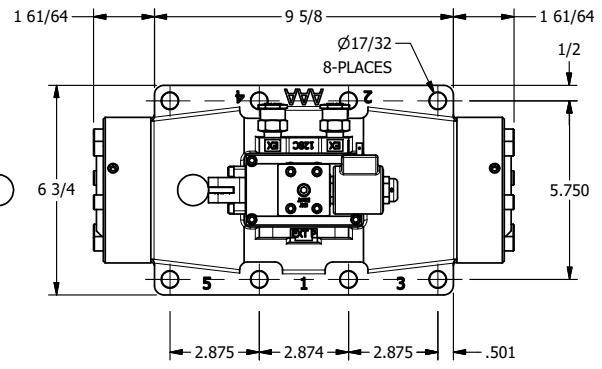

4

3

2

1

ISO 4400 DIN CONNECTION

AAA
PRODUCTS
INTERNATIONAL

AAA PRODUCTS INTERNATIONAL
7114 Harry Hines Blvd
Dallas, TX 75235

TITLE: 2" SUBPLATE, SNGL SOL, 2 POS,
SPR RTRN, SOL SHFT, LEVER ASSIST,
ISO 4400 DIN, DUST EXCLDR

DRAWING NO.:
DIM_SAH16PEDL

THE INFORMATION CONTAINED WITHIN THIS DOCUMENT IS PROPRIETARY TO AAA PRODUCTS AND MAY NOT BE DISCLOSED WITHOUT PRIOR WRITTEN CONSENT

4

3

2

1

B

B