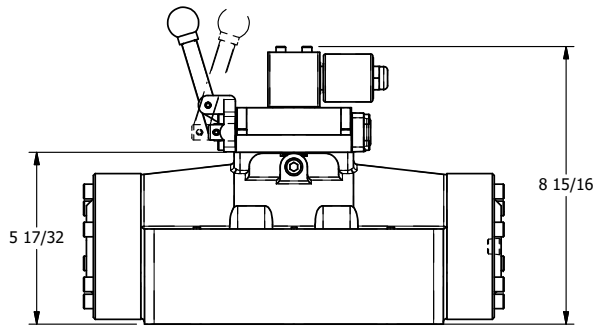

4

3

2

1

ISO 4400 DIN CONNECTION

AAA
PRODUCTS
INTERNATIONAL

AAA PRODUCTS INTERNATIONAL
7114 Harry Hines Blvd
Dallas, TX 75235

TITLE: 2" SUBPLATE, SNGL SOL, 2 POS,
SPR RTRN, SOL SHFT, LEVER ASSIST,
ISO 4400 DIN, DUST EXCLDR

DRAWING NO.:
DIM_SAH16PEDL

THE INFORMATION CONTAINED WITHIN THIS DOCUMENT IS PROPRIETARY TO AAA PRODUCTS AND MAY NOT BE DISCLOSED WITHOUT PRIOR WRITTEN CONSENT

4

3

2

1

B

B