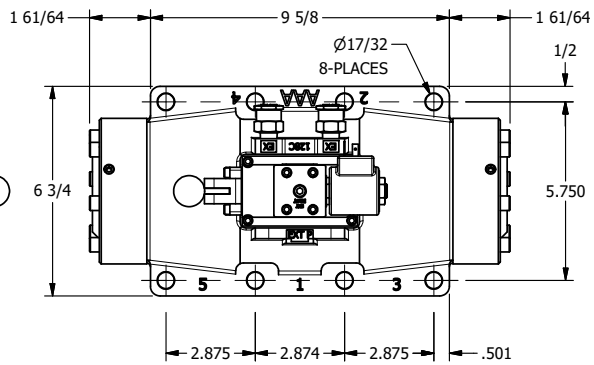

4

3

2

1

ISO 4400 DIN CONNECTION

AAA
PRODUCTS
INTERNATIONAL

AAA PRODUCTS INTERNATIONAL
7114 Harry Hines Blvd
Dallas, TX 75235

TITLE: 2" SUBPLATE, SNGL SOL, 2 POS,
SPR RTRN, SOL SHFT, LEVER ASSIST,
ISO 4400 DIN

DRAWING NO.:
DIM_SAH16PED

THE INFORMATION CONTAINED WITHIN THIS DOCUMENT IS PROPRIETARY TO AAA PRODUCTS AND MAY NOT BE DISCLOSED WITHOUT PRIOR WRITTEN CONSENT

4

3

2

1

B

B