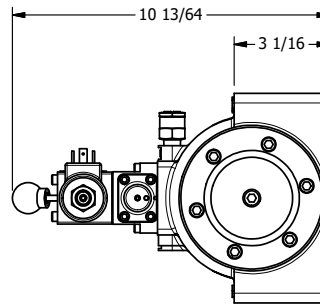

4

3

2

1

ISO 4400 DIN CONNECTION

AAA
PRODUCTS
INTERNATIONAL

AAA PRODUCTS INTERNATIONAL
7114 Harry Hines Blvd
Dallas, TX 75235

TITLE: 2" SUBPLATE, SNGL SOL, 2 POS,
SPR RTRN, SOL SHFT, LEVER ASSIST,
ISO 4400 DIN

DRAWING NO.:
DIM_SAH16PED

THE INFORMATION CONTAINED WITHIN THIS DOCUMENT IS PROPRIETARY TO AAA PRODUCTS AND MAY NOT BE DISCLOSED WITHOUT PRIOR WRITTEN CONSENT

4

3

2

1

B

B