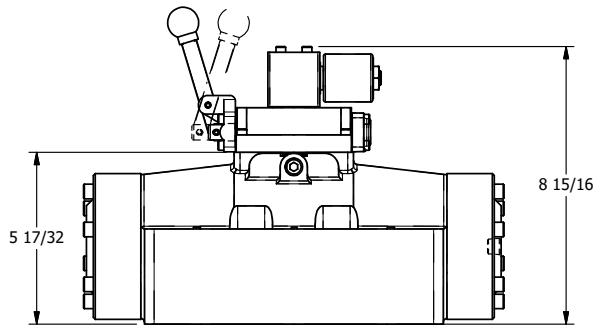

4

3

2

1

ISO 4400 DIN CONNECTION

AAA
PRODUCTS
INTERNATIONAL

AAA PRODUCTS INTERNATIONAL
7114 Harry Hines Blvd
Dallas, TX 75235

TITLE: 2" SUBPLATE, SNGL SOL, 2 POS,
SPR RTRN, SOL SHFT, LEVER ASSIST,
ISO 4400 DIN

DRAWING NO.:
DIM_SAH16PED

THE INFORMATION CONTAINED WITHIN THIS DOCUMENT IS PROPRIETARY TO AAA PRODUCTS AND MAY NOT BE DISCLOSED WITHOUT PRIOR WRITTEN CONSENT

4

3

2

1

B

B