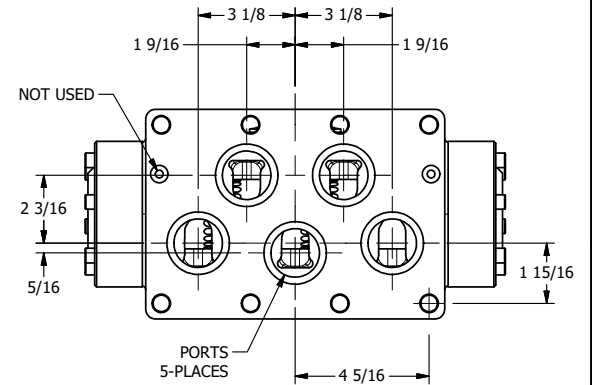

4

3

2

1

ISO 4400 DIN CONNECTION

AAA
PRODUCTS
INTERNATIONAL

AAA PRODUCTS INTERNATIONAL
7114 Harry Hines Blvd
Dallas, TX 75235

TITLE: 2" SUBPLATE, SNGL SOL, 2 POS,
SPR RTRN, SOL SHFT, LEVER ASSIST,
ISO 4400 DIN

DRAWING NO.:
DIM_SAH16PED

THE INFORMATION CONTAINED WITHIN THIS DOCUMENT IS PROPRIETARY TO AAA PRODUCTS AND MAY NOT BE DISCLOSED WITHOUT PRIOR WRITTEN CONSENT

4

3

2

1

B

B