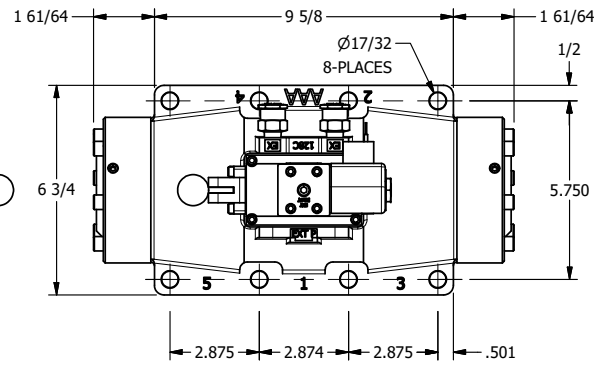

4

3

2

1

**AAA**  
PRODUCTS  
INTERNATIONAL

**AAA PRODUCTS INTERNATIONAL**  
7114 Harry Hines Blvd  
Dallas, TX 75235

TITLE: 2" SUBPLATE, SNGL SOL, 2 POS,  
SPR RTRN, SOL SHFT, LEVER ASSIST,  
CLASSIC SOL

DRAWING NO.:  
DIM\_SAH16P