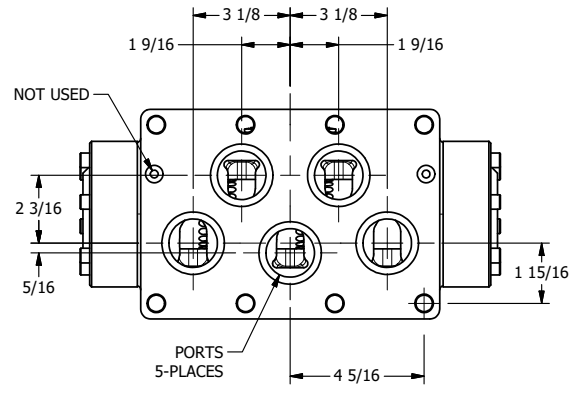

4

3

2

1

**AAA**  
PRODUCTS  
INTERNATIONAL

**AAA PRODUCTS INTERNATIONAL**  
7114 Harry Hines Blvd  
Dallas, TX 75235

TITLE: 2" SUBPLATE, SNGL SOL, 2 POS,  
SPR RTRN, SOL SHFT, LEVER ASSIST,  
CLASSIC SOL

DRAWING NO.:  
DIM\_SAH16P