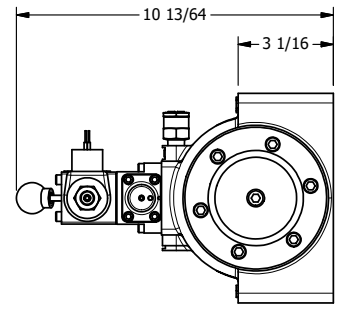

4

3

2

1

**AAA**  
PRODUCTS  
INTERNATIONAL

**AAA PRODUCTS INTERNATIONAL**  
7114 Harry Hines Blvd  
Dallas, TX 75235

TITLE: 2" SUBPLATE, SNGL SOL, 2 POS,  
SPR RTRN, SOL SHFT, LEVER ASSIST,  
CLASSIC SOL

DRAWING NO.:  
DIM\_SAH16P