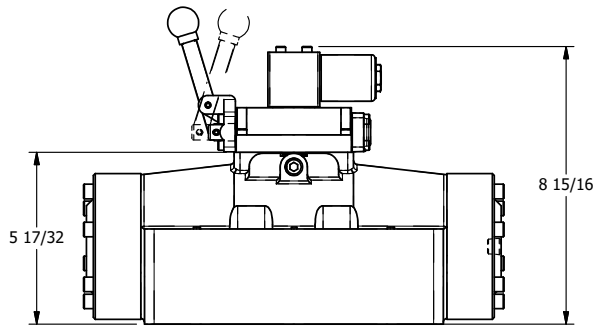

4

3

2

1

**AAA**  
PRODUCTS  
INTERNATIONAL

**AAA PRODUCTS INTERNATIONAL**  
7114 Harry Hines Blvd  
Dallas, TX 75235

TITLE: 2" SUBPLATE, SNGL SOL, 2 POS,  
SPR RTRN, SOL SHFT, LEVER ASSIST,  
CLASSIC SOL

DRAWING NO.:  
DIM\_SAH16P