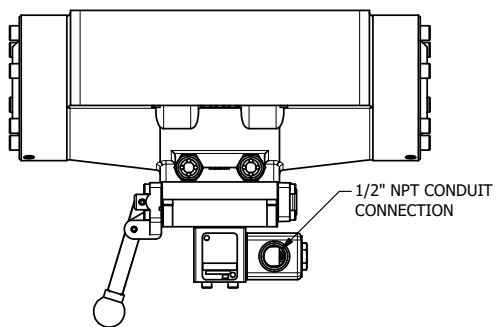

4

3

2

1

**AAA**  
PRODUCTS  
INTERNATIONAL

**AAA PRODUCTS INTERNATIONAL**  
7114 Harry Hines Blvd  
Dallas, TX 75235

TITLE: 2" SUBPLATE, SNGL SOL, 2 POS,  
SPR RTRN, SOL SHFT, LEVER ASSIST,  
CLASSIC SOL

DRAWING NO.:  
DIM\_SAH16P