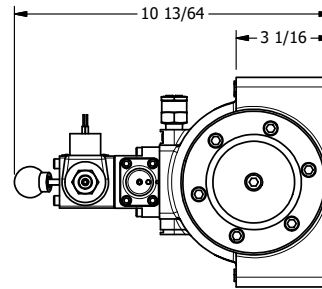

4

3

2

1

AAA
PRODUCTS
INTERNATIONAL

**AAA PRODUCTS
INTERNATIONAL**
7114 Harry Hines Blvd
Dallas, TX 75235

TITLE 1-1/2" SIDE PORT, SNGL SOL, 2 POS,
SPR RTRN, SOL SHFT, LEVER ASSIST,
CLASSIC SOL, EXT PILOT

DRAWING NO.:
DIM_SAH12Z