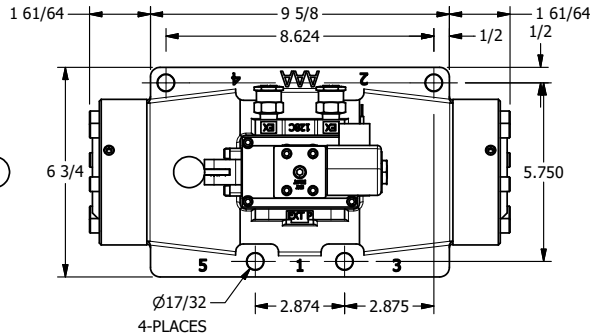

4

3

2

1

AAA
PRODUCTS
INTERNATIONAL

**AAA PRODUCTS
INTERNATIONAL**
7114 Harry Hines Blvd
Dallas, TX 75235

TITLE 1-1/2" SIDE PORT, SNGL SOL, 2 POS,
SPR RTRN, SOL SHFT, LEVER ASSIST,
CLASSIC SOL, EXT PILOT

DRAWING NO.:
DIM_SAH12Z