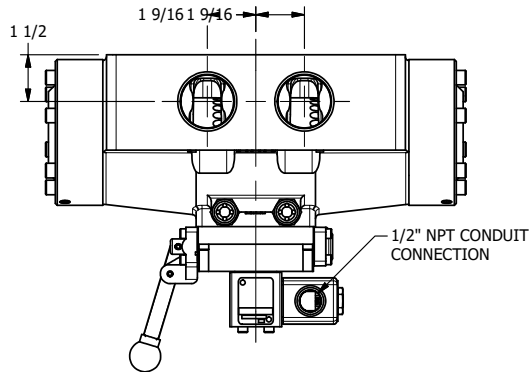

4

3

2

1

AAA
PRODUCTS
INTERNATIONAL

**AAA PRODUCTS
INTERNATIONAL**
7114 Harry Hines Blvd
Dallas, TX 75235

TITLE 1-1/2" SIDE PORT, SNGL SOL, 2 POS,
SPR RTRN, SOL SHFT, LEVER ASSIST,
CLASSIC SOL, EXT PILOT

DRAWING NO.:
DIM_SAH12Z