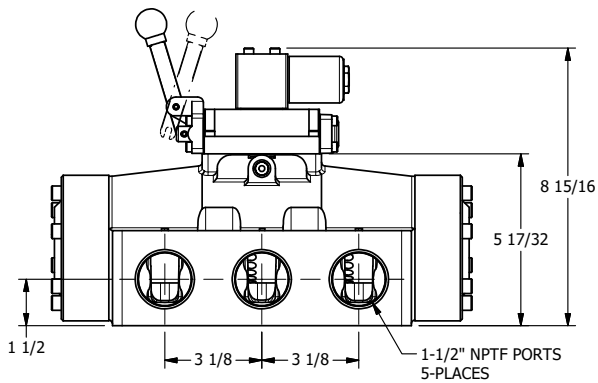

4

3

2

1

AAA
PRODUCTS
INTERNATIONAL

**AAA PRODUCTS
INTERNATIONAL**
7114 Harry Hines Blvd
Dallas, TX 75235

TITLE 1-1/2" SIDE PORT, SNGL SOL, 2 POS,
SPR RTRN, SOL SHFT, LEVER ASSIST,
CLASSIC SOL, EXT PILOT

DRAWING NO.:
DIM_SAH12Z