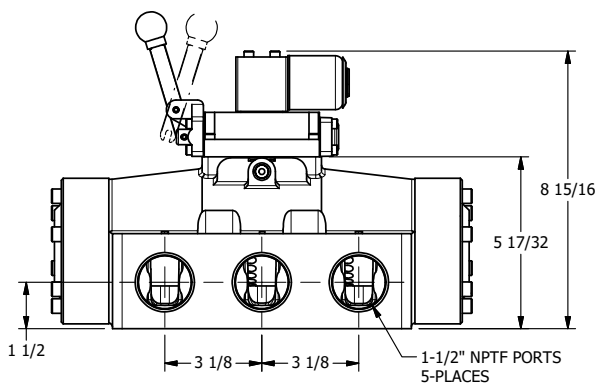

4

3

2

1

AAA
PRODUCTS
INTERNATIONAL

**AAA PRODUCTS
INTERNATIONAL**
7114 Harry Hines Blvd
Dallas, TX 75235

**1-1/2" SIDE PORT, SNGL SOL, 2 POS,
SPR RTRN, SOL SHFT, LEVER ASSIST,
EXPL PROOF, EXT PILOT**

DRAWING NO.:
DIM_SAH12XZ