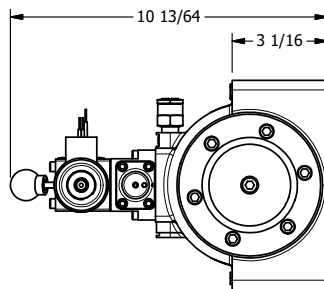

4

3

2

1

AAA
PRODUCTS
INTERNATIONAL

**AAA PRODUCTS
INTERNATIONAL**
7114 Harry Hines Blvd
Dallas, TX 75235

**1-1/2" SIDE PORT, SNGL SOL, 2 POS,
SPR RTRN, SOL SHFT, LEVER ASSIST,
EXPL PROOF, EXT PILOT**

DRAWING NO.:
DIM_SAH12XZ