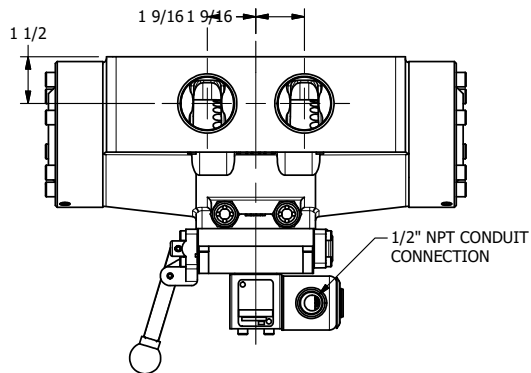

4

3

2

1

AAA
PRODUCTS
INTERNATIONAL

**AAA PRODUCTS
INTERNATIONAL**
7114 Harry Hines Blvd
Dallas, TX 75235

**1-1/2" SIDE PORT, SNGL SOL, 2 POS,
SPR RTRN, SOL SHFT, LEVER ASSIST,
EXPL PROOF, EXT PILOT**

DRAWING NO.:
DIM_SAH12XZ