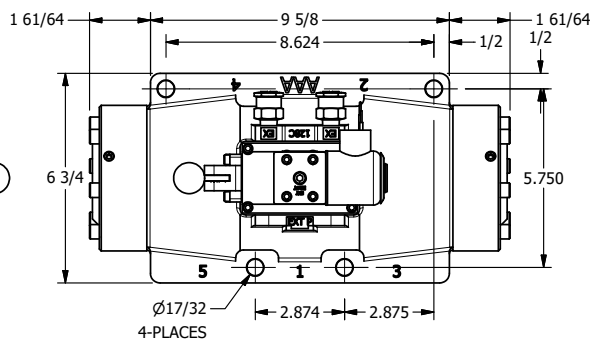

4

3

2

1

AAA
PRODUCTS
INTERNATIONAL

**AAA PRODUCTS
INTERNATIONAL**
7114 Harry Hines Blvd
Dallas, TX 75235

**1-1/2" SIDE PORT, SNGL SOL, 2 POS,
SPR RTRN, SOL SHFT, LEVER ASSIST,
EXPL PROOF, EXT PILOT**

DRAWING NO.:
DIM_SAH12XZ