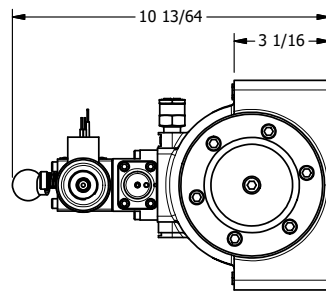

4

3

2

1

AAA
PRODUCTS
INTERNATIONAL

**AAA PRODUCTS
INTERNATIONAL**
7114 Harry Hines Blvd
Dallas, TX 75235

**1-1/2" SIDE PORT, SNGL SOL, 2 POS,
SPR RTRN, SOL SHFT, LEVER ASSIST,
EXPL PROOF, PUSH OVRD**

DRAWING NO.:
DIM_SAH12XOP