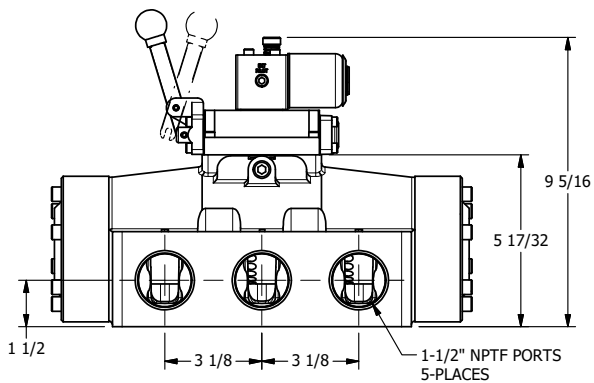

4

3

2

1

AAA
PRODUCTS
INTERNATIONAL

**AAA PRODUCTS
INTERNATIONAL**
7114 Harry Hines Blvd
Dallas, TX 75235

**1-1/2" SIDE PORT, SNGL SOL, 2 POS,
SPR RTRN, SOL SHFT, LEVER ASSIST,
EXPL PROOF, PUSH OVRD**

DRAWING NO.:
DIM_SAH12XOP