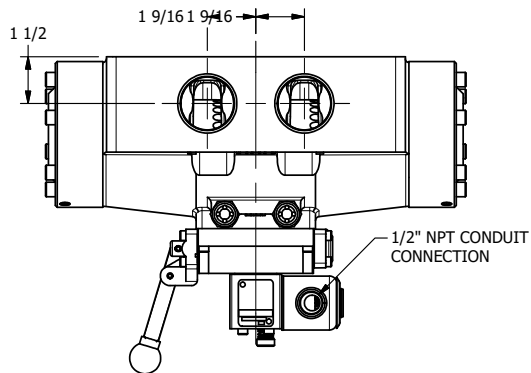

4

3

2

1

AAA
PRODUCTS
INTERNATIONAL

**AAA PRODUCTS
INTERNATIONAL**
7114 Harry Hines Blvd
Dallas, TX 75235

**1-1/2" SIDE PORT, SNGL SOL, 2 POS,
SPR RTRN, SOL SHFT, LEVER ASSIST,
EXPL PROOF, PUSH OVRD**

DRAWING NO.:
DIM_SAH12XOP