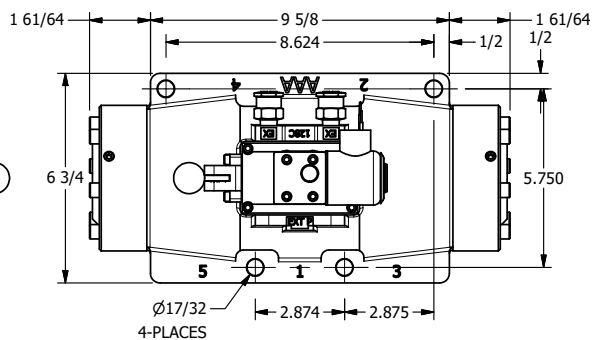

4

3

2

1

AAA
PRODUCTS
INTERNATIONAL

**AAA PRODUCTS
INTERNATIONAL**
7114 Harry Hines Blvd
Dallas, TX 75235

**1-1/2" SIDE PORT, SNGL SOL, 2 POS,
SPR RTRN, SOL SHFT, LEVER ASSIST,
EXPL PROOF, PUSH OVRD**

DRAWING NO.:
DIM_SAH12XOP