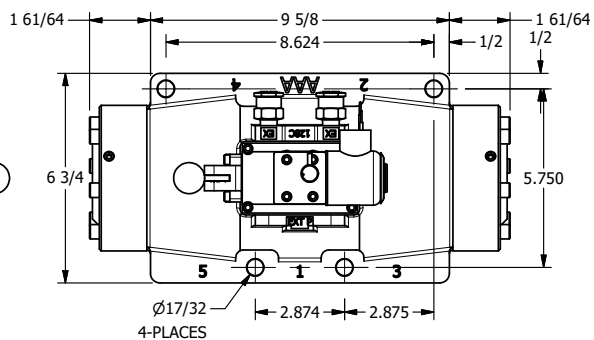

4

3

2

1

**AAA**  
PRODUCTS  
INTERNATIONAL

**AAA PRODUCTS  
INTERNATIONAL**  
7114 Harry Hines Blvd  
Dallas, TX 75235

**TITLE** 1-1/2" SIDE PORT, SNGL SOL, 2 POS,  
SPR RTRN, SOL SHFT, LEVER ASSIST,  
EXPL PROOF, N-LCKNG OVRD

**DRAWING NO.:**  
DIM\_SAH12XON

THE INFORMATION CONTAINED WITHIN THIS DOCUMENT IS PROPRIETARY TO AAA PRODUCTS AND MAY NOT BE DISCLOSED WITHOUT PRIOR WRITTEN CONSENT

4

3

2

1

B

B