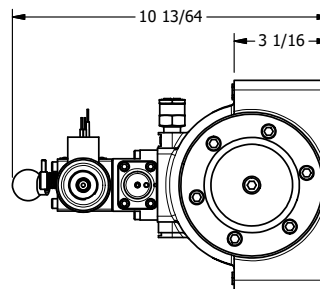

4

3

2

1

**AAA**  
PRODUCTS  
INTERNATIONAL

**AAA PRODUCTS  
INTERNATIONAL**  
7114 Harry Hines Blvd  
Dallas, TX 75235

**TITLE** 1-1/2" SIDE PORT, SNGL SOL, 2 POS,  
SPR RTRN, SOL SHFT, LEVER ASSIST,  
EXPL PROOF, N-LCKNG OVRD

**DRAWING NO.:**  
DIM\_SAH12XON

THE INFORMATION CONTAINED WITHIN THIS DOCUMENT IS PROPRIETARY TO AAA PRODUCTS AND MAY NOT BE DISCLOSED WITHOUT PRIOR WRITTEN CONSENT

4

3

2

1

B

B