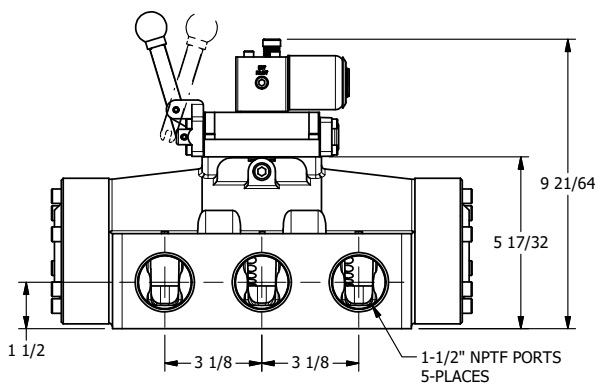

4

3

2

1

**AAA**  
PRODUCTS  
INTERNATIONAL

**AAA PRODUCTS  
INTERNATIONAL**  
7114 Harry Hines Blvd  
Dallas, TX 75235

**TITLE** 1-1/2" SIDE PORT, SNGL SOL, 2 POS,  
SPR RTRN, SOL SHFT, LEVER ASSIST,  
EXPL PROOF, N-LCKNG OVRD

**DRAWING NO.:**  
DIM\_SAH12XON

THE INFORMATION CONTAINED WITHIN THIS DOCUMENT IS PROPRIETARY TO AAA PRODUCTS AND MAY NOT BE DISCLOSED WITHOUT PRIOR WRITTEN CONSENT

4

3

2

1

B

B