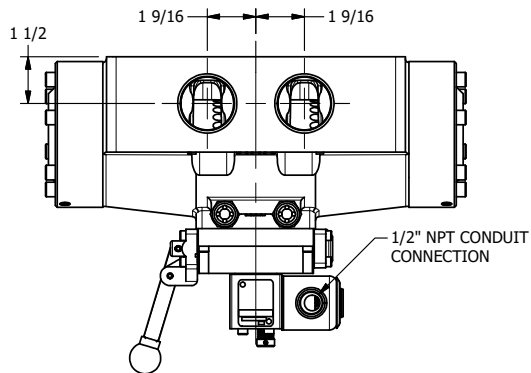

4

3

2

1

**AAA**  
PRODUCTS  
INTERNATIONAL

**AAA PRODUCTS  
INTERNATIONAL**  
7114 Harry Hines Blvd  
Dallas, TX 75235

**TITLE** 1-1/2" SIDE PORT, SNGL SOL, 2 POS,  
SPR RTRN, SOL SHFT, LEVER ASSIST,  
EXPL PROOF, N-LCKNG OVRD

**DRAWING NO.:**  
DIM\_SAH12XON

THE INFORMATION CONTAINED WITHIN THIS DOCUMENT IS PROPRIETARY TO AAA PRODUCTS AND MAY NOT BE DISCLOSED WITHOUT PRIOR WRITTEN CONSENT

4

3

2

1

B

B