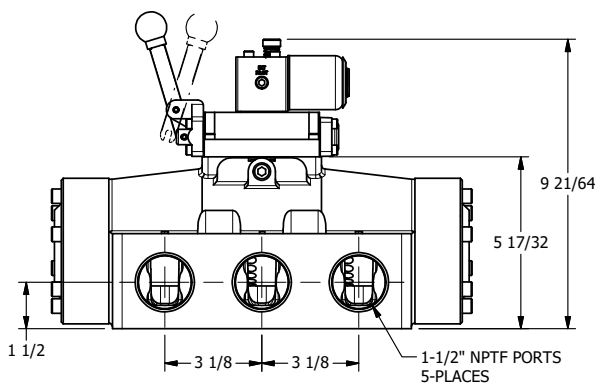

4

3

2

1

AAA
PRODUCTS
INTERNATIONAL

**AAA PRODUCTS
INTERNATIONAL**
7114 Harry Hines Blvd
Dallas, TX 75235

**1-1/2" SIDE PORT, SNGL SOL, 2 POS,
SPR RTRN, SOL SHFT, LEVER ASSIST,
EXPL PROOF, LCKNG OVRD**

DRAWING NO.:
DIM_SAH12XO