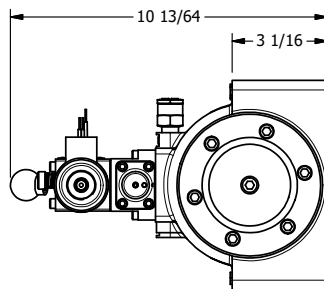

4

3

2

1

AAA
PRODUCTS
INTERNATIONAL

**AAA PRODUCTS
INTERNATIONAL**
7114 Harry Hines Blvd
Dallas, TX 75235

**1-1/2" SIDE PORT, SNGL SOL, 2 POS,
SPR RTRN, SOL SHFT, LEVER ASSIST,
EXPL PROOF, LCKNG OVRD**

DRAWING NO.:
DIM_SAH12XO