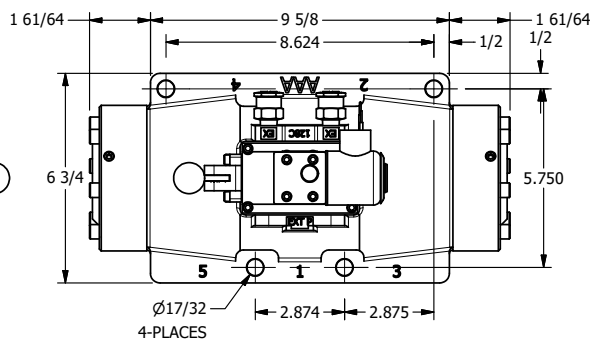

4

3

2

1

AAA
PRODUCTS
INTERNATIONAL

**AAA PRODUCTS
INTERNATIONAL**
7114 Harry Hines Blvd
Dallas, TX 75235

**1-1/2" SIDE PORT, SNGL SOL, 2 POS,
SPR RTRN, SOL SHFT, LEVER ASSIST,
EXPL PROOF, LCKNG OVRD**

DRAWING NO.:
DIM_SAH12XO