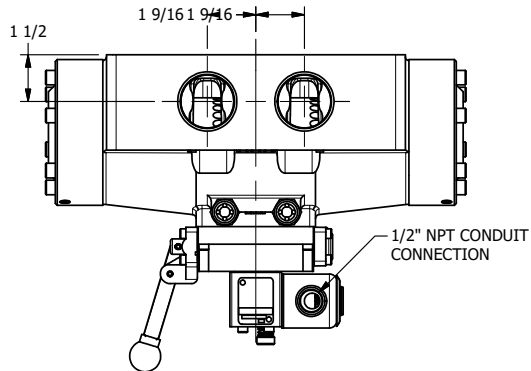

4

3

2

1

AAA
PRODUCTS
INTERNATIONAL

**AAA PRODUCTS
INTERNATIONAL**
7114 Harry Hines Blvd
Dallas, TX 75235

**1-1/2" SIDE PORT, SNGL SOL, 2 POS,
SPR RTRN, SOL SHFT, LEVER ASSIST,
EXPL PROOF, LCKNG OVRD**

DRAWING NO.:
DIM_SAH12XO