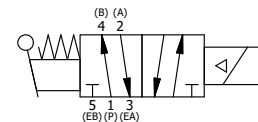

4

3

2

1

AAA
PRODUCTS
INTERNATIONAL

**AAA PRODUCTS
INTERNATIONAL**
7114 Harry Hines Blvd
Dallas, TX 75235

TITLE: 1-1/2" SIDE PORT, SNGL SOL, 2 POS,
SPR RTRN, SOL SHFT, LEVER ASSIST,
EXPL PROOF

DRAWING NO.:
DIM_SAH12X