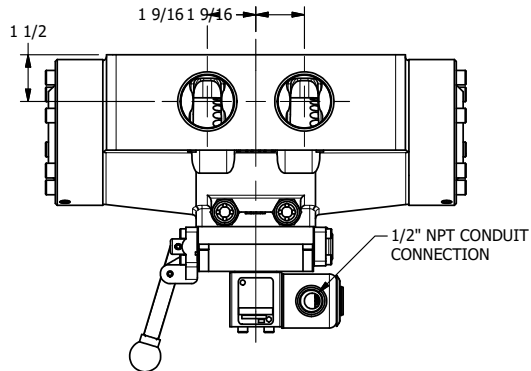

4

3

2

1

AAA
PRODUCTS
INTERNATIONAL

**AAA PRODUCTS
INTERNATIONAL**
7114 Harry Hines Blvd
Dallas, TX 75235

TITLE: 1-1/2" SIDE PORT, SNGL SOL, 2 POS,
SPR RTRN, SOL SHFT, LEVER ASSIST,
EXPL PROOF

DRAWING NO.:
DIM_SAH12X