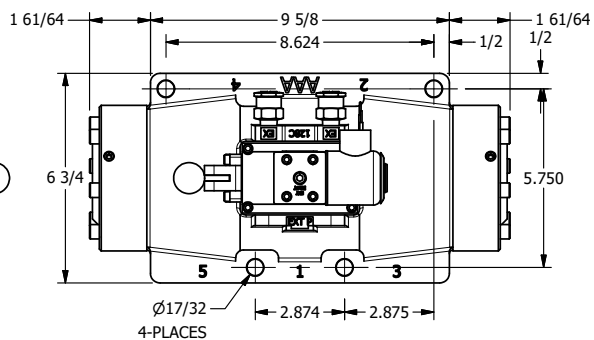

4

3

2

1

AAA
PRODUCTS
INTERNATIONAL

**AAA PRODUCTS
INTERNATIONAL**
7114 Harry Hines Blvd
Dallas, TX 75235

TITLE: 1-1/2" SIDE PORT, SNGL SOL, 2 POS,
SPR RTRN, SOL SHFT, LEVER ASSIST,
EXPL PROOF

DRAWING NO.:
DIM_SAH12X