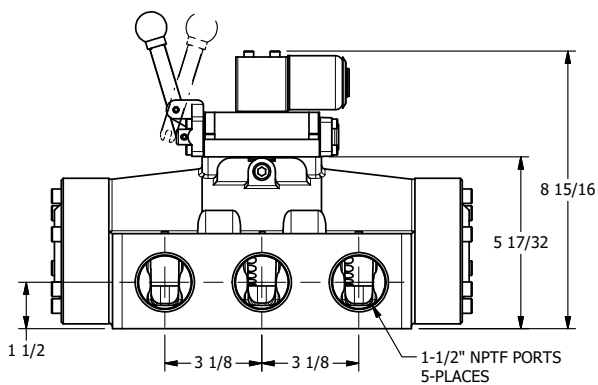

4

3

2

1

AAA
PRODUCTS
INTERNATIONAL

**AAA PRODUCTS
INTERNATIONAL**
7114 Harry Hines Blvd
Dallas, TX 75235

TITLE: 1-1/2" SIDE PORT, SNGL SOL, 2 POS,
SPR RTRN, SOL SHFT, LEVER ASSIST,
EXPL PROOF

DRAWING NO.:
DIM_SAH12X