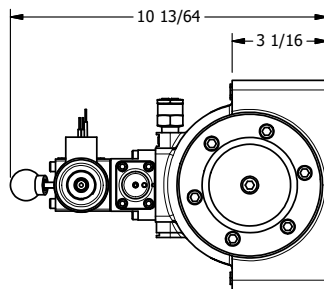

4

3

2

1

AAA
PRODUCTS
INTERNATIONAL

**AAA PRODUCTS
INTERNATIONAL**
7114 Harry Hines Blvd
Dallas, TX 75235

TITLE: 1-1/2" SIDE PORT, SNGL SOL, 2 POS,
SPR RTRN, SOL SHFT, LEVER ASSIST,
EXPL PROOF

DRAWING NO.:
DIM_SAH12X