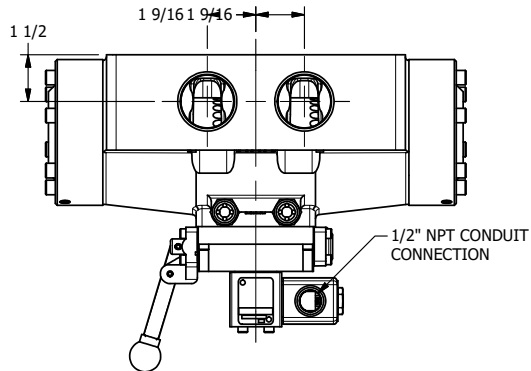

4

3

2

1

**AAA**  
PRODUCTS  
INTERNATIONAL

**AAA PRODUCTS  
INTERNATIONAL**  
7114 Harry Hines Blvd  
Dallas, TX 75235

**1-1/2" SIDE PORT, SNGL SOL, 2 POS,  
SPR RTRN, SOL SHFT, LEVER ASSIST,  
CLASSIC SOL, TAPPED VENT**

DRAWING NO.:  
**DIM\_SAH12T**

THE INFORMATION CONTAINED WITHIN THIS DOCUMENT IS PROPRIETARY TO AAA PRODUCTS AND MAY NOT BE DISCLOSED WITHOUT PRIOR WRITTEN CONSENT

4

3

2

1

B

B