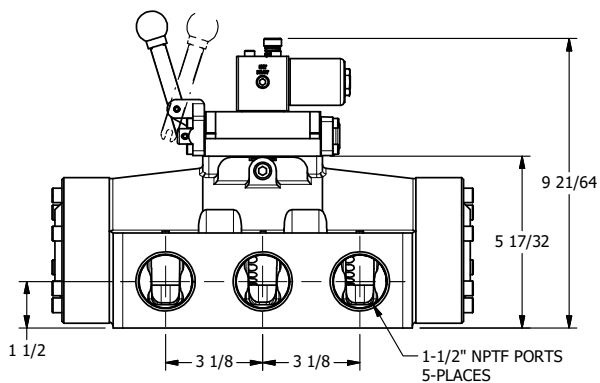

4

3

2

1

**AAA**  
PRODUCTS  
INTERNATIONAL

**AAA PRODUCTS  
INTERNATIONAL**  
7114 Harry Hines Blvd  
Dallas, TX 75235

**TITLE** 1/2" SIDE PORT, SNGL SOL, 2 POS,  
SPR RTRN, CLASSIC, LVR ASST,  
LCKNG OVRD, TAPPED VENT

DRAWING NO.:  
**DIM\_SAH120T**

THE INFORMATION CONTAINED WITHIN THIS DOCUMENT IS PROPRIETARY TO AAA PRODUCTS AND MAY NOT BE DISCLOSED WITHOUT PRIOR WRITTEN CONSENT

4

3

2

B

B

A