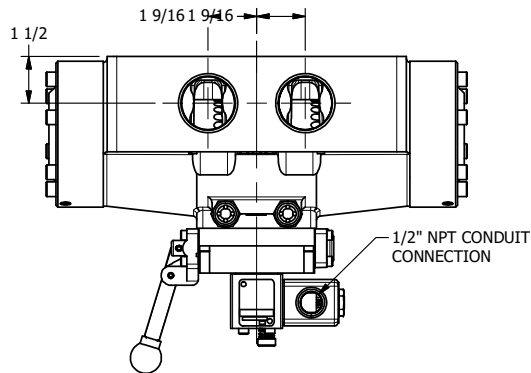

4

3

2

1

**AAA**  
PRODUCTS  
INTERNATIONAL

**AAA PRODUCTS  
INTERNATIONAL**  
7114 Harry Hines Blvd  
Dallas, TX 75235

**TITLE** 1/2" SIDE PORT, SNGL SOL, 2 POS,  
SPR RTRN, CLASSIC, LVR ASST,  
LCKNG OVRD, TAPPED VENT

DRAWING NO.:  
**DIM\_SAH120T**

THE INFORMATION CONTAINED WITHIN THIS DOCUMENT IS PROPRIETARY TO AAA PRODUCTS AND MAY NOT BE DISCLOSED WITHOUT PRIOR WRITTEN CONSENT

4

3

2

B

B

A