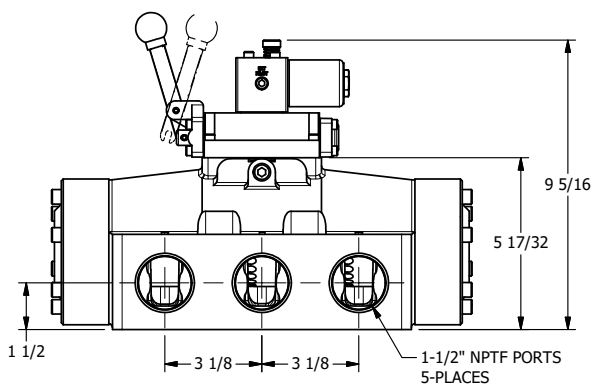

4

3

2

1

**AAA**  
PRODUCTS  
INTERNATIONAL

**AAA PRODUCTS INTERNATIONAL**  
7114 Harry Hines Blvd  
Dallas, TX 75235

**TITLE:** 1/2" SIDE PORT, SNGL SOL, 2 POS,  
SPR RTRN, CLASSIC,  
PUSH OVRD, TPD VENT, LVR AST

DRAWING NO.:  
**DIM\_SAH12OPT**

THE INFORMATION CONTAINED WITHIN THIS DOCUMENT IS PROPRIETARY TO AAA PRODUCTS AND MAY NOT BE DISCLOSED WITHOUT PRIOR WRITTEN CONSENT

4

3

2

1

B

B