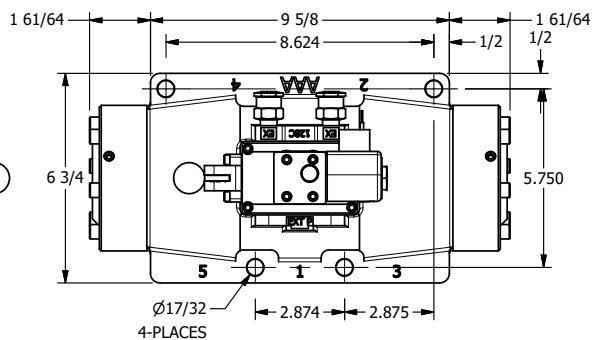

4

3

2

1

**AAA**  
PRODUCTS  
INTERNATIONAL

**AAA PRODUCTS INTERNATIONAL**  
7114 Harry Hines Blvd  
Dallas, TX 75235

**TITLE:** 1/2" SIDE PORT, SNGL SOL, 2 POS,  
SPR RTRN, CLASSIC,  
PUSH OVRD, TPD VENT, LVR AST

DRAWING NO.:  
**DIM\_SAH12OPT**

THE INFORMATION CONTAINED WITHIN THIS DOCUMENT IS PROPRIETARY TO AAA PRODUCTS AND MAY NOT BE DISCLOSED WITHOUT PRIOR WRITTEN CONSENT

4

3

2

1

B

B