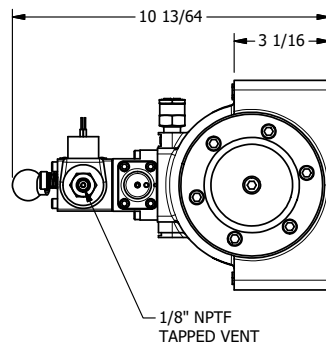

4

3

2

1

**AAA**  
PRODUCTS  
INTERNATIONAL

**AAA PRODUCTS INTERNATIONAL**  
7114 Harry Hines Blvd  
Dallas, TX 75235

**TITLE:** 1/2" SIDE PORT, SNGL SOL, 2 POS,  
SPR RTRN, CLASSIC,  
PUSH OVRD, TPD VENT, LVR AST

DRAWING NO.:  
**DIM\_SAH12OPT**

THE INFORMATION CONTAINED WITHIN THIS DOCUMENT IS PROPRIETARY TO AAA PRODUCTS AND MAY NOT BE DISCLOSED WITHOUT PRIOR WRITTEN CONSENT

4

3

2

1

B

B