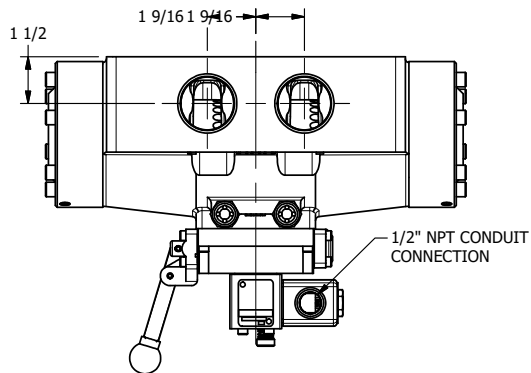

4

3

2

1

**AAA**  
PRODUCTS  
INTERNATIONAL

**AAA PRODUCTS INTERNATIONAL**  
7114 Harry Hines Blvd  
Dallas, TX 75235

**TITLE:** 1/2" SIDE PORT, SNGL SOL, 2 POS,  
SPR RTRN, CLASSIC,  
PUSH OVRD, TPD VENT, LVR AST

DRAWING NO.:  
**DIM\_SAH12OPT**

THE INFORMATION CONTAINED WITHIN THIS DOCUMENT IS PROPRIETARY TO AAA PRODUCTS AND MAY NOT BE DISCLOSED WITHOUT PRIOR WRITTEN CONSENT

4

3

2

1

B

B