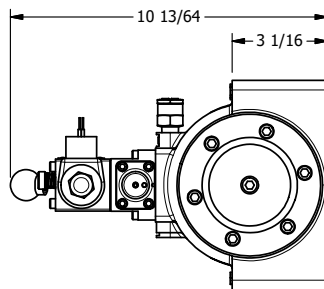

4

3

2

1

AAA
PRODUCTS
INTERNATIONAL

**AAA PRODUCTS
INTERNATIONAL**
7114 Harry Hines Blvd
Dallas, TX 75235

**1-1/2" SIDE PORT, SNGL SOL, 2 POS,
SPR RTRN, CLASSIC,
PUSH OVRD, EXCLDR, LVR AST**

DRAWING NO.:
DIM_SAH12OPL