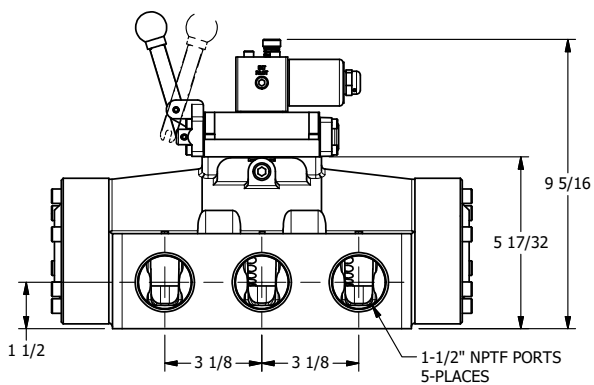

4

3

2

1

AAA
PRODUCTS
INTERNATIONAL

**AAA PRODUCTS
INTERNATIONAL**
7114 Harry Hines Blvd
Dallas, TX 75235

**1-1/2" SIDE PORT, SNGL SOL, 2 POS,
SPR RTRN, CLASSIC,
PUSH OVRD, EXCLDR, LVR AST**

DRAWING NO.:
DIM_SAH12OPL