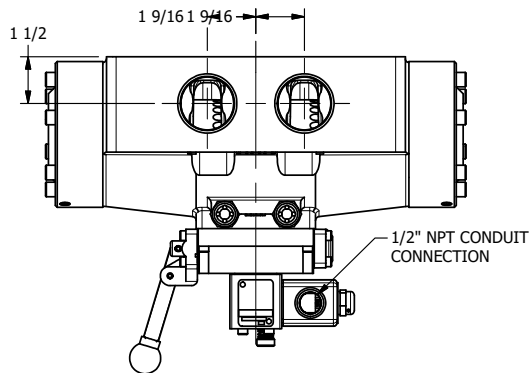

4

3

2

1

AAA
PRODUCTS
INTERNATIONAL

**AAA PRODUCTS
INTERNATIONAL**
7114 Harry Hines Blvd
Dallas, TX 75235

**1-1/2" SIDE PORT, SNGL SOL, 2 POS,
SPR RTRN, CLASSIC,
PUSH OVRD, EXCLDR, LVR AST**

DRAWING NO.:
DIM_SAH12OPL