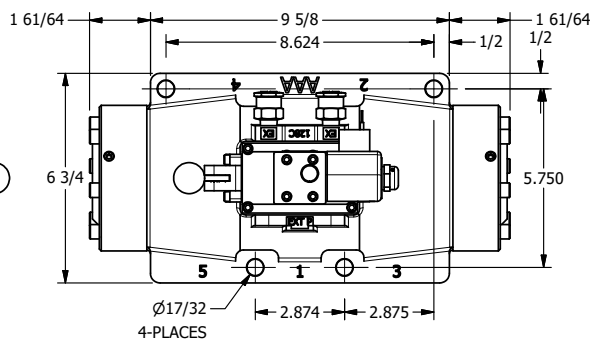

4

3

2

1

AAA
PRODUCTS
INTERNATIONAL

**AAA PRODUCTS
INTERNATIONAL**
7114 Harry Hines Blvd
Dallas, TX 75235

**1-1/2" SIDE PORT, SNGL SOL, 2 POS,
SPR RTRN, CLASSIC,
PUSH OVRD, EXCLDR, LVR AST**

DRAWING NO.:
DIM_SAH12OPL