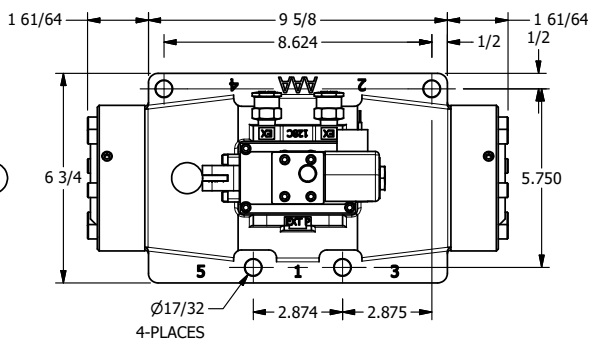

4

3

2

1

**AAA**  
PRODUCTS  
INTERNATIONAL

**AAA PRODUCTS  
INTERNATIONAL**  
7114 Harry Hines Blvd  
Dallas, TX 75235

**1-1/2" SIDE PORT, SNGL SOL, 2 POS,  
SPR RTRN, SOL SHFT, LEVER ASSIST,  
CLASSIC SOL, PUSH OVRD**

DRAWING NO.:  
**DIM\_SAH12OP**

THE INFORMATION CONTAINED WITHIN THIS DOCUMENT IS PROPRIETARY TO AAA PRODUCTS AND MAY NOT BE DISCLOSED WITHOUT PRIOR WRITTEN CONSENT

4

3

2

1

B

B