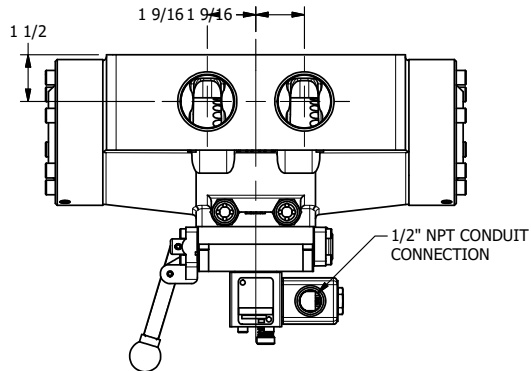

4

3

2

1

**AAA**  
PRODUCTS  
INTERNATIONAL

**AAA PRODUCTS  
INTERNATIONAL**  
7114 Harry Hines Blvd  
Dallas, TX 75235

**1-1/2" SIDE PORT, SNGL SOL, 2 POS,  
SPR RTRN, SOL SHFT, LEVER ASSIST,  
CLASSIC SOL, PUSH OVRD**

DRAWING NO.:  
**DIM\_SAH12OP**

THE INFORMATION CONTAINED WITHIN THIS DOCUMENT IS PROPRIETARY TO AAA PRODUCTS AND MAY NOT BE DISCLOSED WITHOUT PRIOR WRITTEN CONSENT

4

3

2

1

B

B