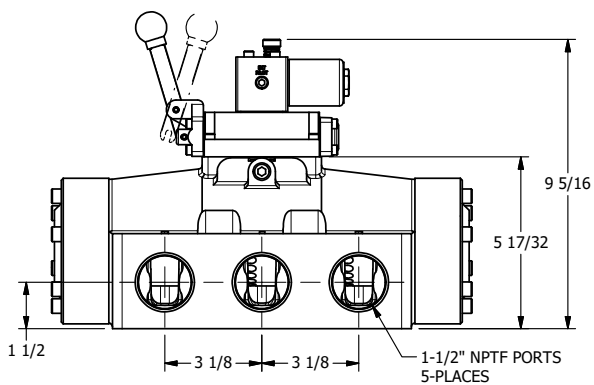

4

3

2

1

**AAA**  
PRODUCTS  
INTERNATIONAL

**AAA PRODUCTS  
INTERNATIONAL**  
7114 Harry Hines Blvd  
Dallas, TX 75235

**1-1/2" SIDE PORT, SNGL SOL, 2 POS,  
SPR RTRN, SOL SHFT, LEVER ASSIST,  
CLASSIC SOL, PUSH OVRD**

DRAWING NO.:  
**DIM\_SAH12OP**

THE INFORMATION CONTAINED WITHIN THIS DOCUMENT IS PROPRIETARY TO AAA PRODUCTS AND MAY NOT BE DISCLOSED WITHOUT PRIOR WRITTEN CONSENT

4

3

2

1

B

B