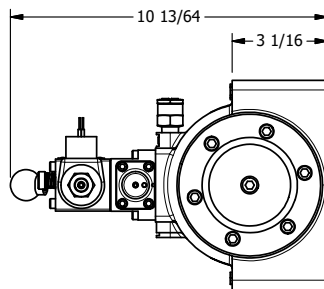

4

3

2

1

**AAA**  
PRODUCTS  
INTERNATIONAL

**AAA PRODUCTS  
INTERNATIONAL**  
7114 Harry Hines Blvd  
Dallas, TX 75235

**1-1/2" SIDE PORT, SNGL SOL, 2 POS,  
SPR RTRN, SOL SHFT, LEVER ASSIST,  
CLASSIC SOL, PUSH OVRD**

DRAWING NO.:  
**DIM\_SAH12OP**

THE INFORMATION CONTAINED WITHIN THIS DOCUMENT IS PROPRIETARY TO AAA PRODUCTS AND MAY NOT BE DISCLOSED WITHOUT PRIOR WRITTEN CONSENT

4

3

2

1

B

B