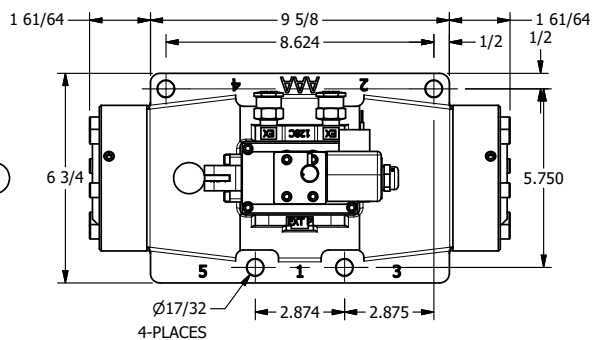

4

3

2

1

**AAA**  
PRODUCTS  
INTERNATIONAL

**AAA PRODUCTS  
INTERNATIONAL**  
7114 Harry Hines Blvd  
Dallas, TX 75235

**1-1/2" SIDE PORT, SNGL SOL, 2 POS,  
SPR RTRN, CLASSIC,  
NON-LCK OVRD, EXCLDR, LVR AST**

DRAWING NO.:  
**DIM\_SAH12ONL**

THE INFORMATION CONTAINED WITHIN THIS DOCUMENT IS PROPRIETARY TO AAA PRODUCTS AND MAY NOT BE DISCLOSED WITHOUT PRIOR WRITTEN CONSENT

4

3

2

1