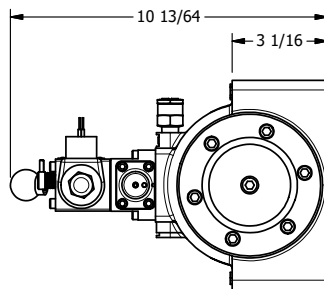

4

3

2

1

**AAA**  
PRODUCTS  
INTERNATIONAL

**AAA PRODUCTS  
INTERNATIONAL**  
7114 Harry Hines Blvd  
Dallas, TX 75235

**1-1/2" SIDE PORT, SNGL SOL, 2 POS,  
SPR RTRN, CLASSIC,  
NON-LCK OVRD, EXCLDR, LVR AST**

DRAWING NO.:  
**DIM\_SAH12ONL**

THE INFORMATION CONTAINED WITHIN THIS DOCUMENT IS PROPRIETARY TO AAA PRODUCTS AND MAY NOT BE DISCLOSED WITHOUT PRIOR WRITTEN CONSENT

4

3

2

1