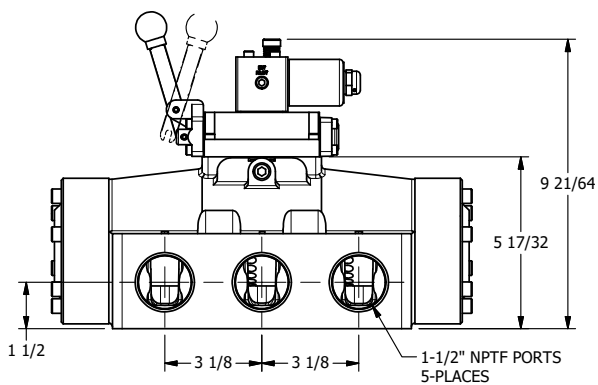

4

3

2

1

**AAA**  
PRODUCTS  
INTERNATIONAL

**AAA PRODUCTS  
INTERNATIONAL**  
7114 Harry Hines Blvd  
Dallas, TX 75235

**1-1/2" SIDE PORT, SNGL SOL, 2 POS,  
SPR RTRN, CLASSIC,  
NON-LCK OVRD, EXCLDR, LVR AST**

DRAWING NO.:  
**DIM\_SAH12ONL**

THE INFORMATION CONTAINED WITHIN THIS DOCUMENT IS PROPRIETARY TO AAA PRODUCTS AND MAY NOT BE DISCLOSED WITHOUT PRIOR WRITTEN CONSENT

4

3

2

1