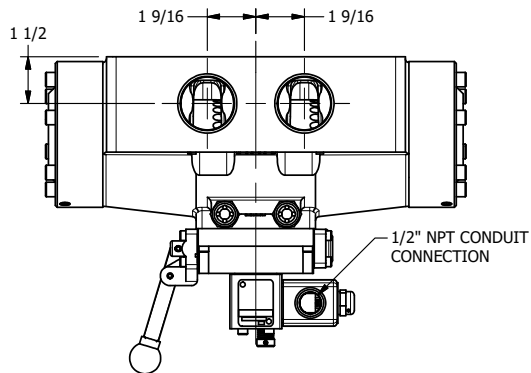

4

3

2

1

**AAA**  
PRODUCTS  
INTERNATIONAL

**AAA PRODUCTS  
INTERNATIONAL**  
7114 Harry Hines Blvd  
Dallas, TX 75235

**1-1/2" SIDE PORT, SNGL SOL, 2 POS,  
SPR RTRN, CLASSIC,  
NON-LCK OVRD, EXCLDR, LVR AST**

DRAWING NO.:  
**DIM\_SAH12ONL**

THE INFORMATION CONTAINED WITHIN THIS DOCUMENT IS PROPRIETARY TO AAA PRODUCTS AND MAY NOT BE DISCLOSED WITHOUT PRIOR WRITTEN CONSENT

4

3

2

1